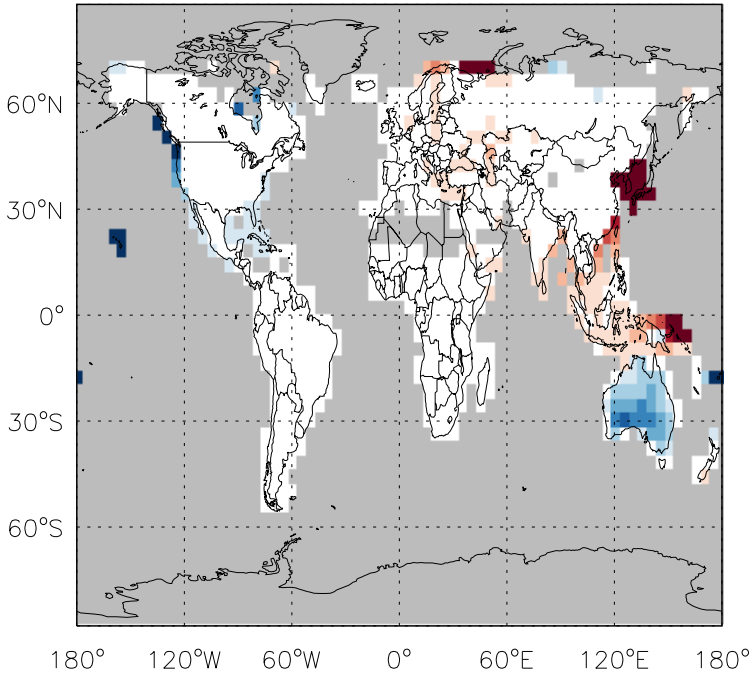

GEOS-Chem Emission Ratio Maps

v11-01g-Run0 / v11-01d-Run1

Ratio: ISOP biogenic emissions for Jan

v11-01g-Run0 / v11-01f-geosp-Run0

Ratio: ISOP biogenic emissions for Jan