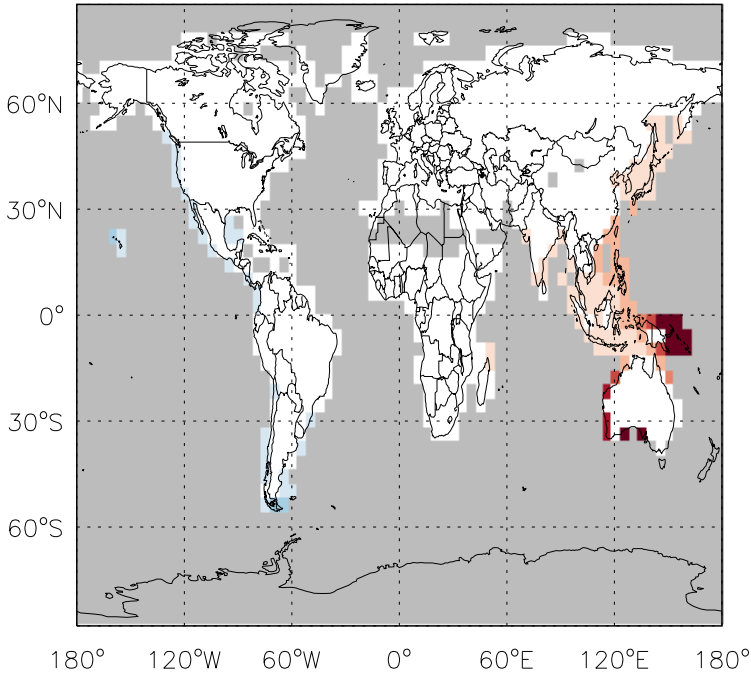

GEOS-Chem Emission Ratio Maps

v11-01g-Run0 / v11-01d-Run1

Ratio: ISOP biogenic emissions for Jul

v11-01g-Run0 / v11-01f-geosp-Run0

Ratio: ISOP biogenic emissions for Jul