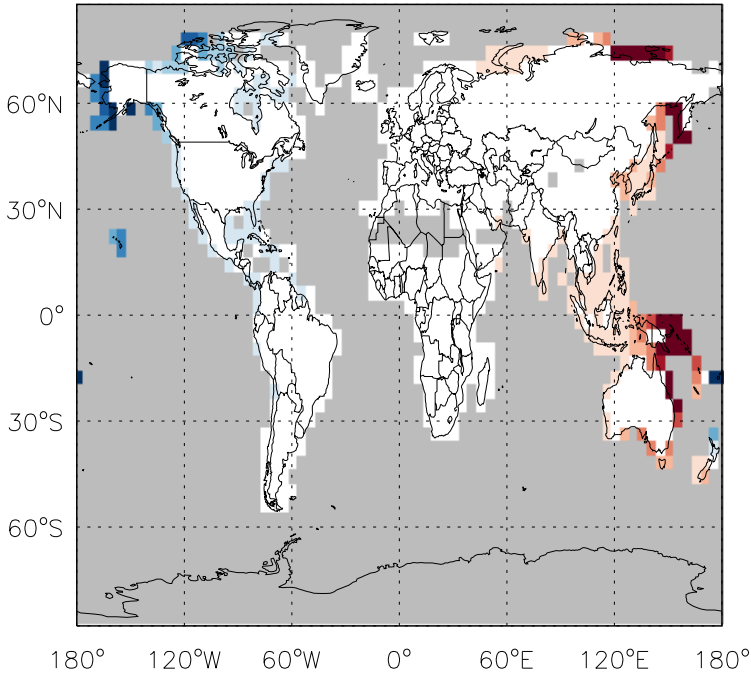

GEOS-Chem Emission Ratio Maps

v11-01g-Run0 / v11-01d-Run1

Ratio: ISOP biogenic emissions for Oct

v11-01g-Run0 / v11-01f-geosp-Run0

Ratio: ISOP biogenic emissions for Oct