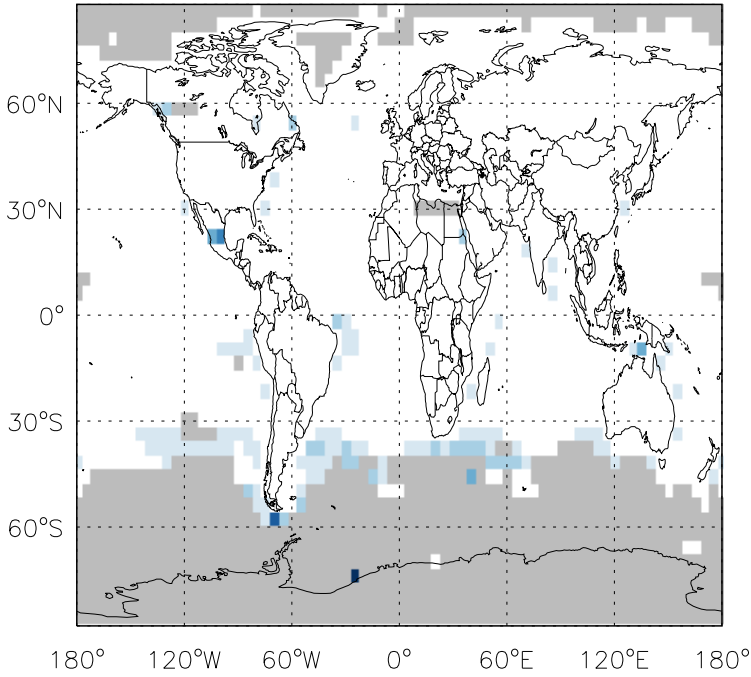

# GEOS-Chem Emission Ratio Maps

v11-01g-Run0 / v11-01d-Run1

Ratio: NO anthro+biofuel emissions for Jul

v11-01g-Run0 / v11-01f-geosp-Run0

Ratio: NO anthro+biofuel emissions for Jul

v11-01g-Run0 / v11-01d-Run1

Ratio: NO column aircraft emissions for Jul

v11-01g-Run0 / v11-01f-geosp-Run0

Ratio: NO column aircraft emissions for Jul

GEOS-Chem Emission Ratio Maps

v11-01g-Run0 / v11-01d-Run1

Ratio: NO biomass emissions for Jul