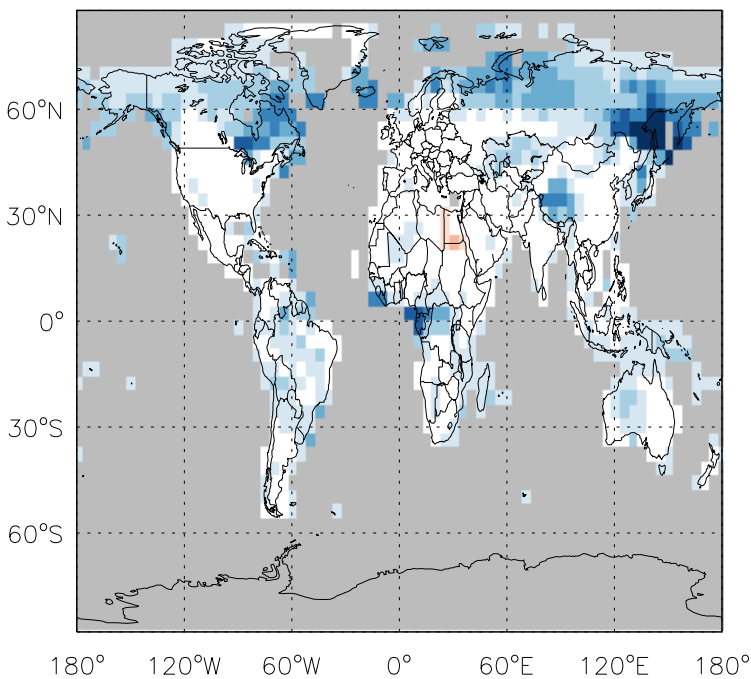

# GEOS-Chem Emission Ratio Maps

v11-01g-Run0 / v11-01d-Run1

Ratio: NO anthro+biofuel emissions for Jul

v11-01g-Run0 / v11-01f-geosp-Run0

Ratio: NO anthro+biofuel emissions for Jul

v11-01g-Run0 / v11-01d-Run1

Ratio: NO column aircraft emissions for Jul

v11-01g-Run0 / v11-01f-geosp-Run0

Ratio: NO column aircraft emissions for Jul

GEOS-Chem Emission Ratio Maps

v11-01g-Run0 / v11-01d-Run1

Ratio: NO biomass emissions for Jul

v11-01g-Run0 / v11-01f-geosp-Run0

Ratio: NO biomass emissions for Jul

v11-01g-Run0 / v11-01d-Run1

Ratio: NO fertilizer emissions for Jul

v11-01g-Run0 / v11-01f-geosp-Run0

Ratio: NO fertilizer emissions for Jul