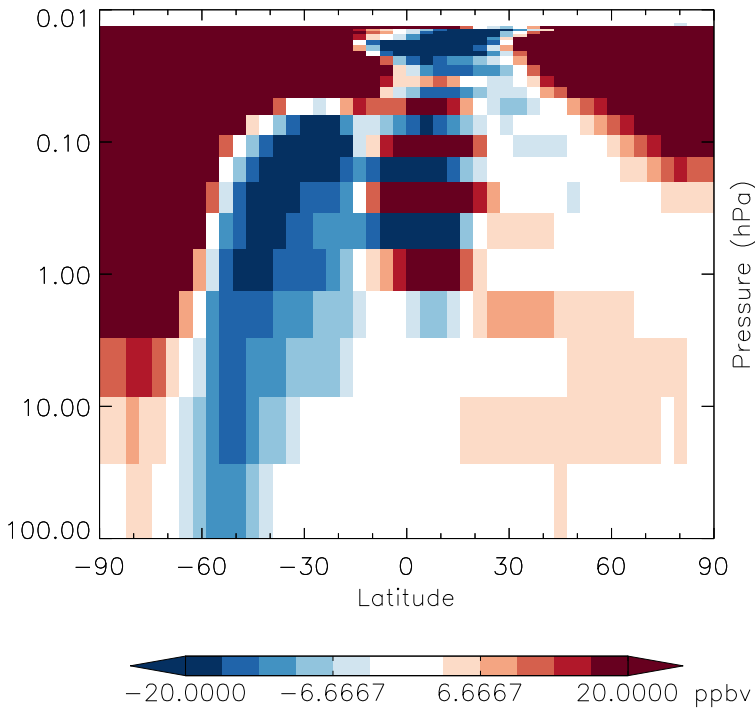

v11-01g-Run0 - v11-01d-Run1
O3 - Strat zonal mean abs diff for Oct