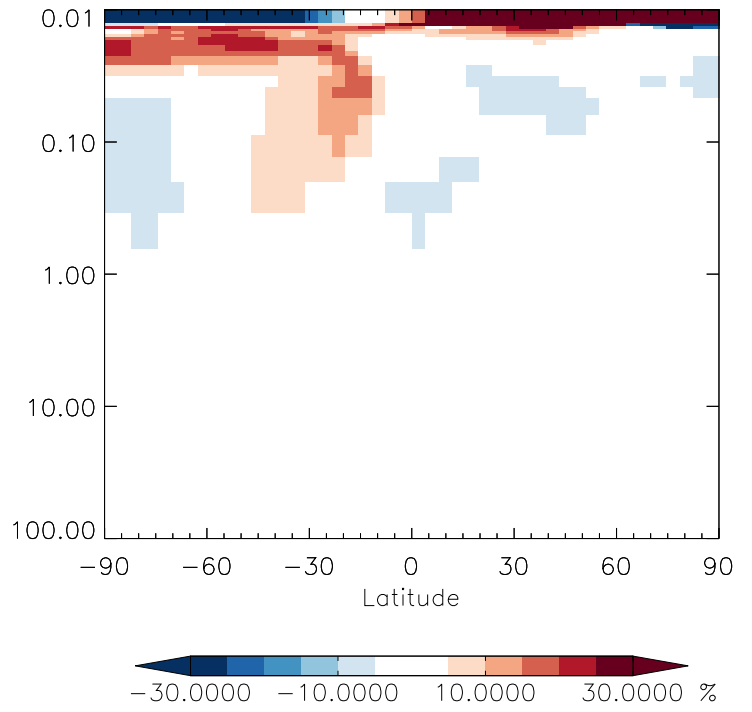

v11-01g-Run0 / v11-01d-Run1
C3H8 - Strat zonal mean % diff for Oct