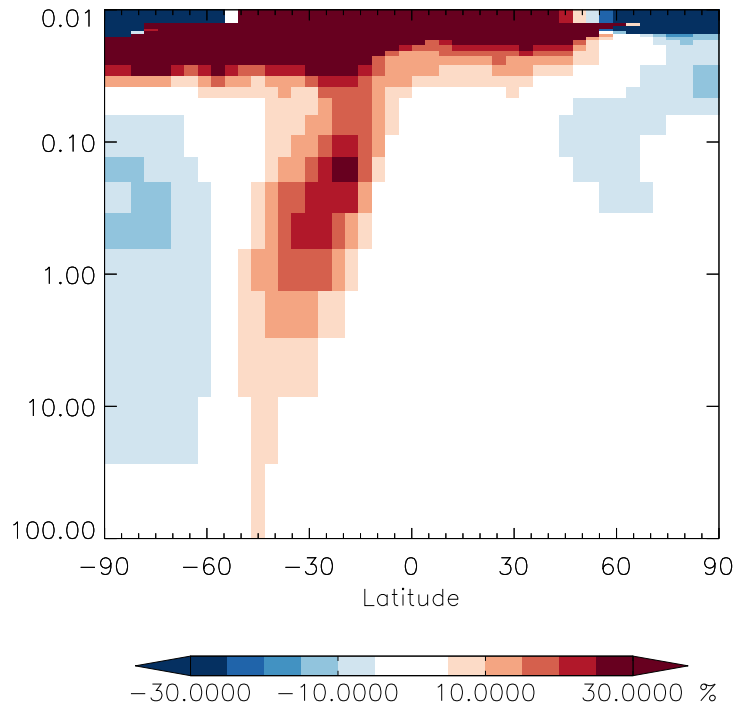

v11-01g-Run0 / v11-01d-Run1
ALK4 - Strat zonal mean % diff for Oct