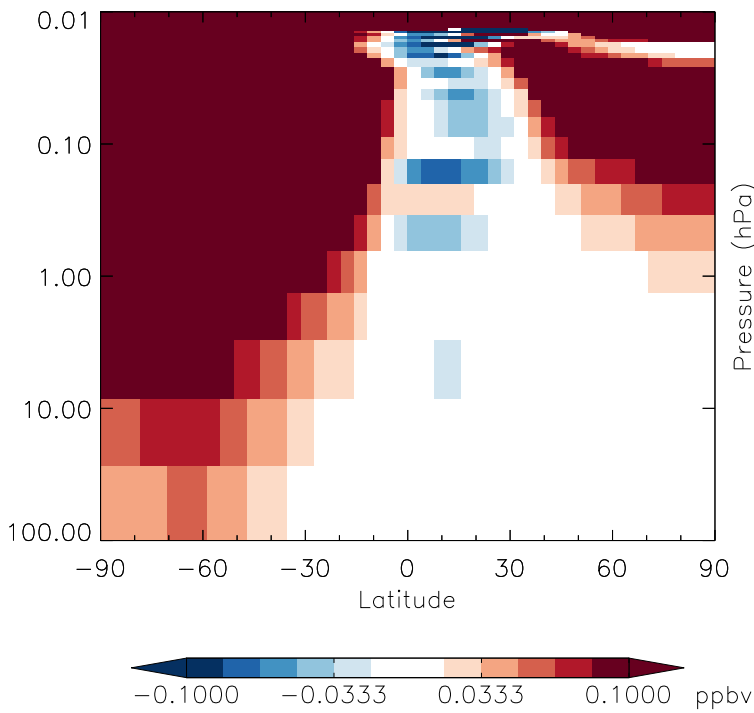

GEOS-Chem Stratospheric Zonal Difference Maps

v11-01g-Run0 - v11-01f-geosp-Run0
N2O - Strat zonal mean abs diff for Oct