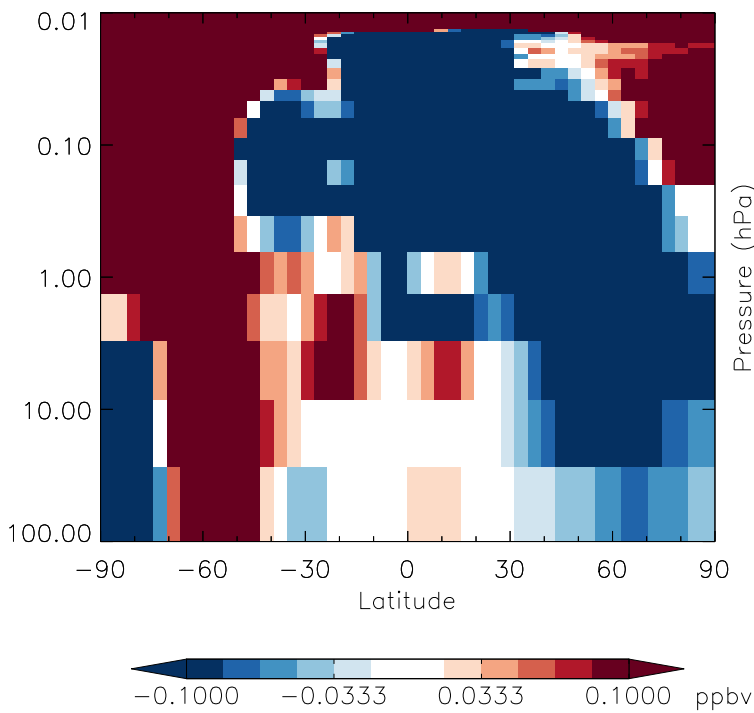

v11-01g-Run0 - v11-01d-Run1
N2O - Strat zonal mean abs diff for Oct