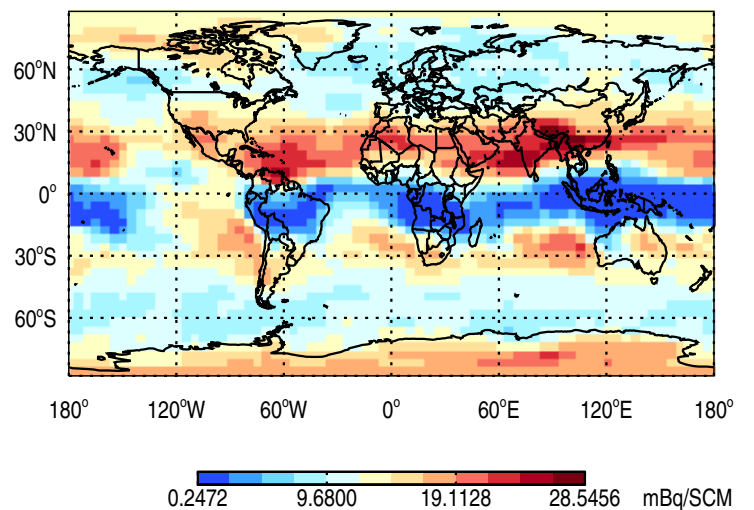

GEOS-Chem v11-01h-RnPbBePasv-TURBDAY Tracer Maps at Surface and 500 hPa

trac_avg.v11-01h-RnPbBePasv-TURBDAY.Jan

Tracer Map @ Surface - Rn

Tracer Map @ 500 hPa - Rn

Tracer Map @ Surface - Pb

Tracer Map @ 500 hPa - Pb

Tracer Map @ Surface - Be7

Tracer Map @ 500 hPa - Be7

GEOS-Chem v11-01h-RnPbBePasv-TURBDAY Tracer Maps at Surface and 500 hPa

trac_avg.v11-01h-RnPbBePasv-TURBDAY.Jan

Tracer Map @ Surface - PASV

Tracer Map @ 500 hPa - PASV