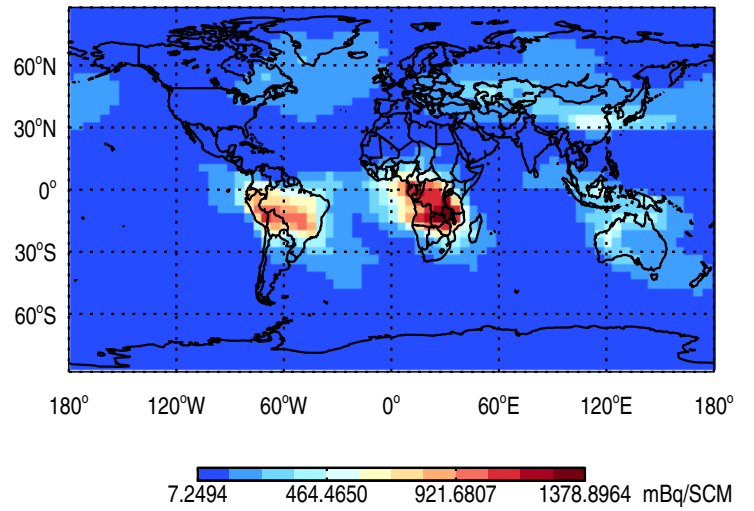

GEOS-Chem v11-01h-RnPbBePasv-TURBDAY Tracer Maps at Surface and 500 hPa

trac_avg.v11-01h-RnPbBePasv-TURBDAY.Jan

Tracer Map @ Surface - Rn

Tracer Map @ 500 hPa - Rn

Tracer Map @ Surface - Pb

Tracer Map @ 500 hPa - Pb

Tracer Map @ Surface - Be7

Tracer Map @ 500 hPa - Be7

GEOS-Chem v11-01h-RnPbBePasv-TURBDAY Tracer Maps at Surface and 500 hPa

trac_avg.v11-01h-RnPbBePasv-TURBDAY.Jan

Tracer Map @ Surface - PASV

Tracer Map @ 500 hPa - PASV