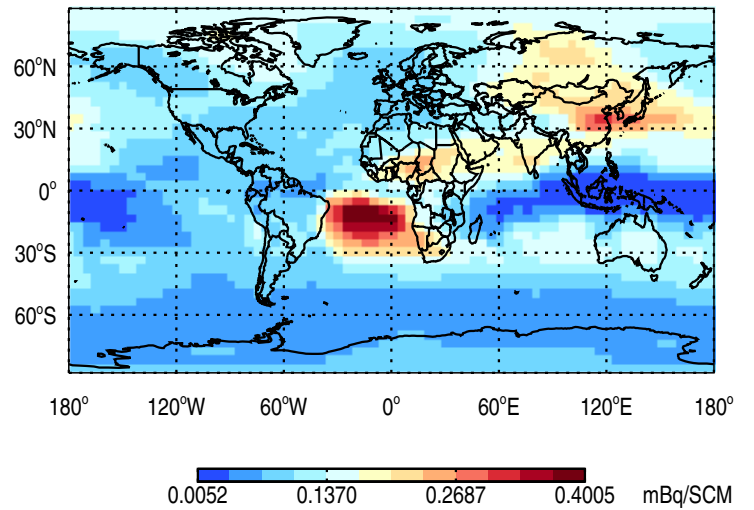

GEOS-Chem v11-01h-RnPbBePasv-TURBDAY Tracer Maps at Surface and 500 hPa

trac_avg.v11-01h-RnPbBePasv-TURBDAY.Jan

Tracer Map @ Surface - Rn

Tracer Map @ 500 hPa - Rn

Tracer Map @ Surface - Pb

Tracer Map @ 500 hPa - Pb

Tracer Map @ Surface - Be7

Tracer Map @ 500 hPa - Be7

GEOS-Chem v11-01h-RnPbBePasv-TURBDAY Tracer Maps at Surface and 500 hPa

trac_avg.v11-01h-RnPbBePasv-TURBDAY.Jan

Tracer Map @ Surface - PASV

Tracer Map @ 500 hPa - PASV