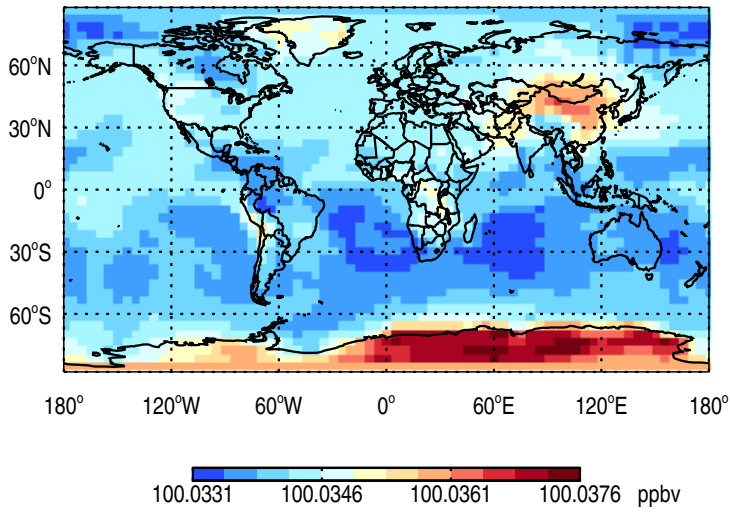

GEOS-Chem v11-01h-RnPbBePasv-TURBDAY Tracer Maps at Surface and 500 hPa

trac_avg.v11-01h-RnPbBePasv-TURBDAY.Jan

Tracer Map @ Surface - Rn

Tracer Map @ 500 hPa - Rn

Tracer Map @ Surface - Pb

Tracer Map @ 500 hPa - Pb

Tracer Map @ Surface - Be7

Tracer Map @ 500 hPa - Be7

GEOS-Chem v11-01h-RnPbBePasv-TURBDAY Tracer Maps at Surface and 500 hPa

trac_avg.v11-01h-RnPbBePasv-TURBDAY.Jan

Tracer Map @ Surface - PASV

Tracer Map @ 500 hPa - PASV