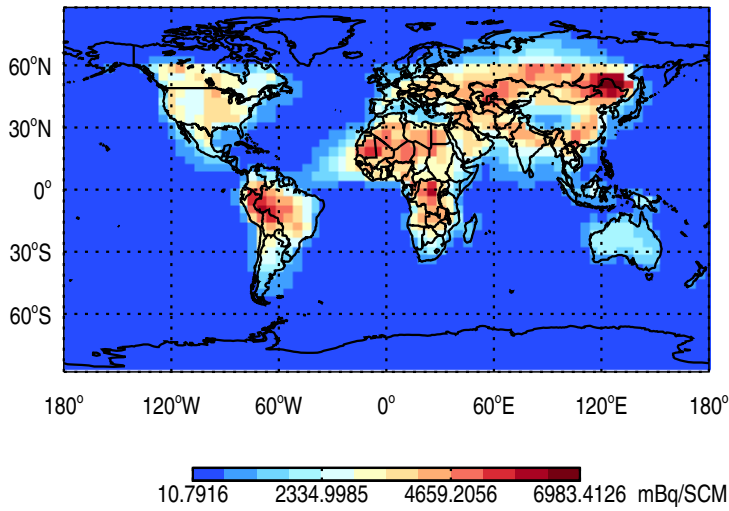

GEOS-Chem v11-01h-RnPbBePasv-TURBDAY Tracer Maps at Surface and 500 hPa

trac_avg.v11-01h-RnPbBePasv-TURBDAY.Jan

Tracer Map @ Surface - Rn

Tracer Map @ 500 hPa - Rn

Tracer Map @ Surface - Pb

Tracer Map @ 500 hPa - Pb

Tracer Map @ Surface - Be7

Tracer Map @ 500 hPa - Be7

GEOS-Chem v11-01h-RnPbBePasv-TURBDAY Tracer Maps at Surface and 500 hPa

trac_avg.v11-01h-RnPbBePasv-TURBDAY.Jan

Tracer Map @ Surface - PASV

Tracer Map @ 500 hPa - PASV