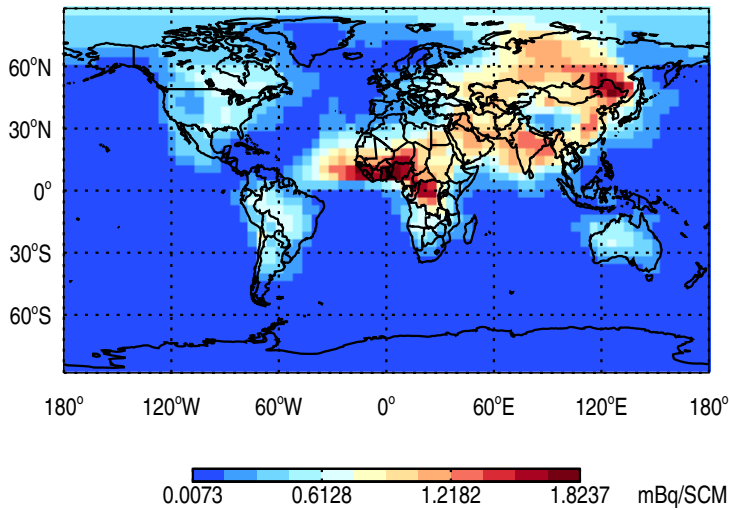

GEOS-Chem v11-01h-RnPbBePasv-TURBDAY Tracer Maps at Surface and 500 hPa

trac_avg.v11-01h-RnPbBePasv-TURBDAY.Jan

Tracer Map @ Surface - Rn

Tracer Map @ 500 hPa - Rn

Tracer Map @ Surface - Pb

Tracer Map @ 500 hPa - Pb

Tracer Map @ Surface - Be7

Tracer Map @ 500 hPa - Be7

GEOS-Chem v11-01h-RnPbBePasv-TURBDAY Tracer Maps at Surface and 500 hPa

trac_avg.v11-01h-RnPbBePasv-TURBDAY.Jan

Tracer Map @ Surface - PASV

Tracer Map @ 500 hPa - PASV