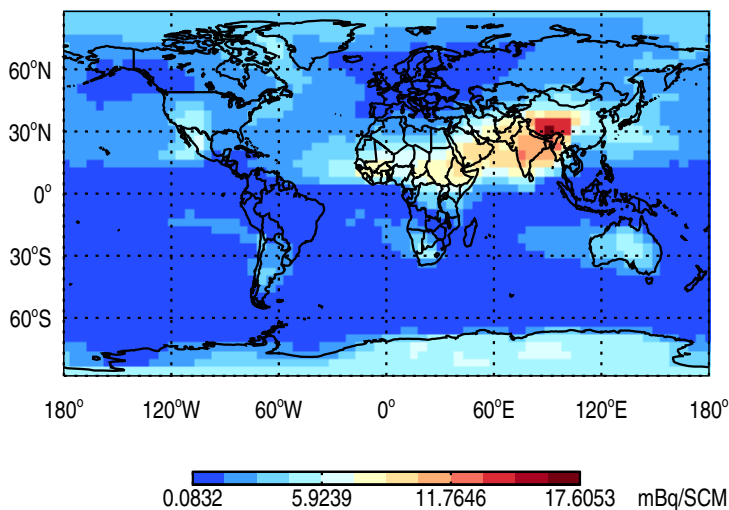

GEOS-Chem v11-01h-RnPbBePasv-TURBDAY Tracer Maps at Surface and 500 hPa

trac_avg.v11-01h-RnPbBePasv-TURBDAY.Jan

Tracer Map @ Surface - Rn

Tracer Map @ 500 hPa - Rn

Tracer Map @ Surface - Pb

Tracer Map @ 500 hPa - Pb

Tracer Map @ Surface - Be7

Tracer Map @ 500 hPa - Be7

GEOS-Chem v11-01h-RnPbBePasv-TURBDAY Tracer Maps at Surface and 500 hPa

trac_avg.v11-01h-RnPbBePasv-TURBDAY.Jan

Tracer Map @ Surface - PASV

Tracer Map @ 500 hPa - PASV