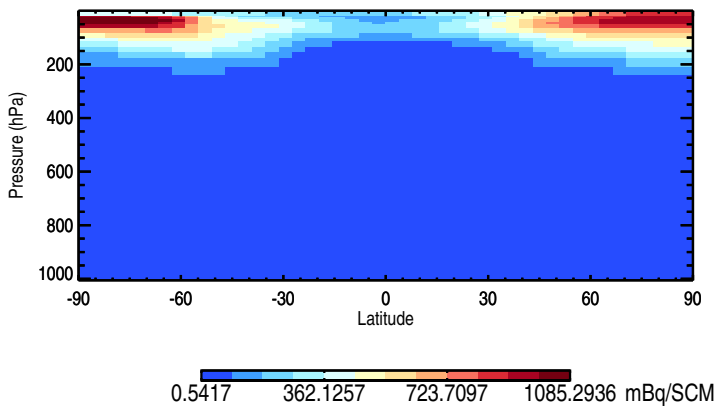

GEOS-Chem v11-01h-RnPbBePasv-TURBDAY Zonal mean and curtain at 180E

trac_avg.v11-01h-RnPbBePasv-TURBDAY.Jul

Tracer Curtain Zonal mean - Rn

Tracer Curtain @ -180.000 - Rn

Tracer Curtain Zonal mean - Pb

Tracer Curtain @ -180.000 - Pb

Tracer Curtain Zonal mean - Be7

Tracer Curtain @ -180.000 - Be7

GEOS-Chem v11-01h-RnPbBePasv-TURBDAY Zonal mean and curtain at 180E

trac_avg.v11-01h-RnPbBePasv-TURBDAY.Jul

Tracer Curtain Zonal mean - PASV