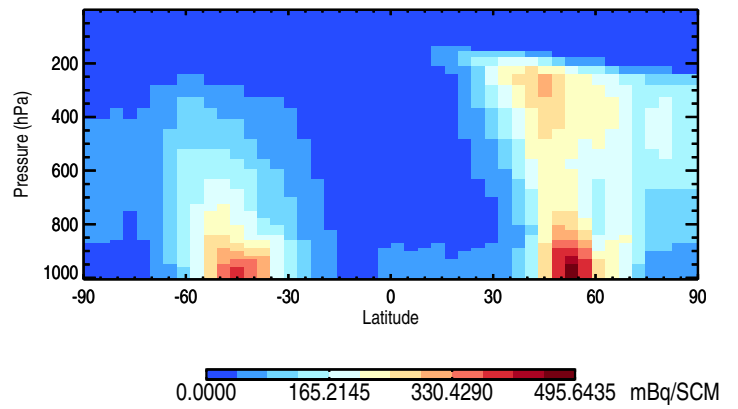

GEOS-Chem v11-01h-RnPbBePasv-TURBDAY Zonal mean and curtain at 180E

trac_avg.v11-01h-RnPbBePasv-TURBDAY.Jul

Tracer Curtain Zonal mean - Rn

Tracer Curtain @ -180.000 - Rn

Tracer Curtain Zonal mean - Pb

Tracer Curtain @ -180.000 - Pb

Tracer Curtain Zonal mean - Be7

Tracer Curtain @ -180.000 - Be7

GEOS-Chem v11-01h-RnPbBePasv-TURBDAY Zonal mean and curtain at 180E

trac_avg.v11-01h-RnPbBePasv-TURBDAY.Jul

Tracer Curtain Zonal mean - PASV