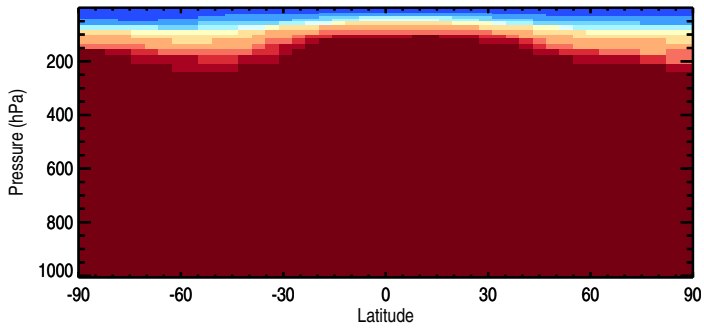

Tracer Curtain Zonal mean - Be7

Tracer Curtain @ -180.000 - Be7

GEOS-Chem v11-01h-RnPbBePasv-TURBDAY Zonal mean and curtain at 180E

trac_avg.v11-01h-RnPbBePasv-TURBDAY.Jul

Tracer Curtain Zonal mean - PASV