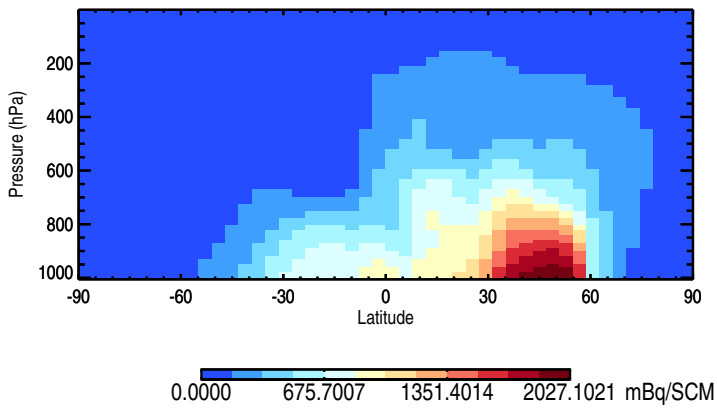

GEOS-Chem v11-01h-RnPbBePasv-TURBDAY Zonal mean and curtain at 180E

trac_avg.v11-01h-RnPbBePasv-TURBDAY.Jul

Tracer Curtain Zonal mean - Rn

Tracer Curtain @ -180.000 - Rn

Tracer Curtain Zonal mean - Pb

Tracer Curtain @ -180.000 - Pb

Tracer Curtain Zonal mean - Be7

Tracer Curtain @ -180.000 - Be7

GEOS-Chem v11-01h-RnPbBePasv-TURBDAY Zonal mean and curtain at 180E

trac_avg.v11-01h-RnPbBePasv-TURBDAY.Jul

Tracer Curtain Zonal mean - PASV