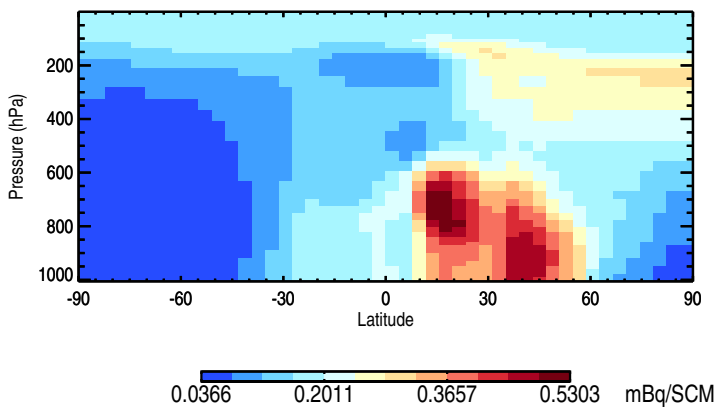

GEOS-Chem v11-01h-RnPbBePasv-TURBDAY Zonal mean and curtain at 180E

trac_avg.v11-01h-RnPbBePasv-TURBDAY.Jul

Tracer Curtain Zonal mean - Rn

Tracer Curtain @ -180.000 - Rn

Tracer Curtain Zonal mean - Pb

Tracer Curtain @ -180.000 - Pb

Tracer Curtain Zonal mean - Be7

Tracer Curtain @ -180.000 - Be7

GEOS-Chem v11-01h-RnPbBePasv-TURBDAY Zonal mean and curtain at 180E

trac_avg.v11-01h-RnPbBePasv-TURBDAY.Jul

Tracer Curtain Zonal mean - PASV