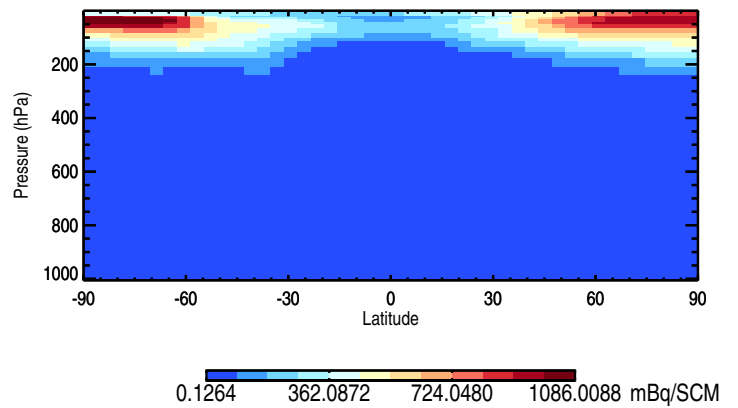

GEOS-Chem v11-01h-RnPbBePasv-TURBDAY Zonal mean and curtain at 180E

trac_avg.v11-01h-RnPbBePasv-TURBDAY.Jul

Tracer Curtain Zonal mean - Rn

Tracer Curtain @ -180.000 - Rn

Tracer Curtain Zonal mean - Pb

Tracer Curtain @ -180.000 - Pb

Tracer Curtain Zonal mean - Be7

Tracer Curtain @ -180.000 - Be7

GEOS-Chem v11-01h-RnPbBePasv-TURBDAY Zonal mean and curtain at 180E

trac_avg.v11-01h-RnPbBePasv-TURBDAY.Jul

Tracer Curtain Zonal mean - PASV