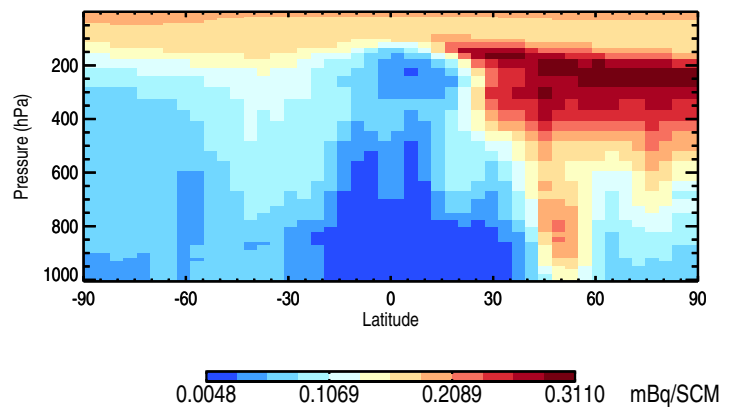

GEOS-Chem v11-01h-RnPbBePasv-TURBDAY Zonal mean and curtain at 180E

trac_avg.v11-01h-RnPbBePasv-TURBDAY.Jul

Tracer Curtain Zonal mean - Rn

Tracer Curtain @ -180.000 - Rn

Tracer Curtain Zonal mean - Pb

Tracer Curtain @ -180.000 - Pb

Tracer Curtain Zonal mean - Be7

Tracer Curtain @ -180.000 - Be7

GEOS-Chem v11-01h-RnPbBePasv-TURBDAY Zonal mean and curtain at 180E

trac_avg.v11-01h-RnPbBePasv-TURBDAY.Jul

Tracer Curtain Zonal mean - PASV