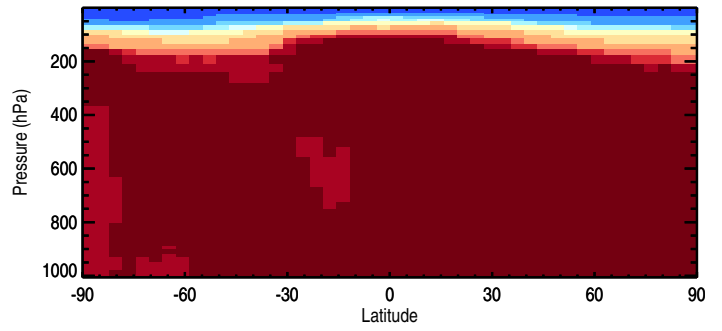

Tracer Curtain @ -180.000 - PASV

100.0103 100.0213 100.0324 100.0434 ppbv