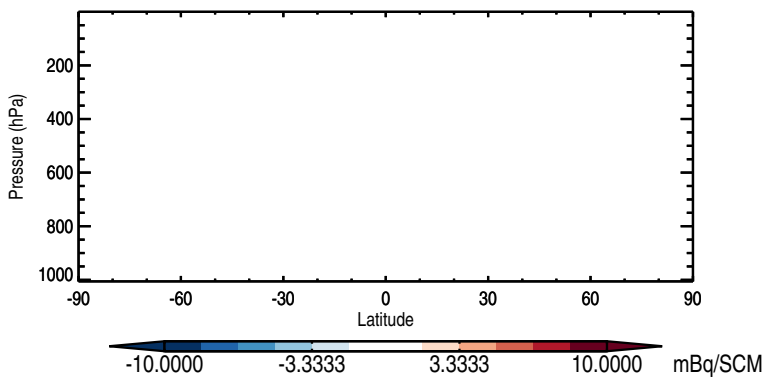

Zonal mean abs diff: Pb