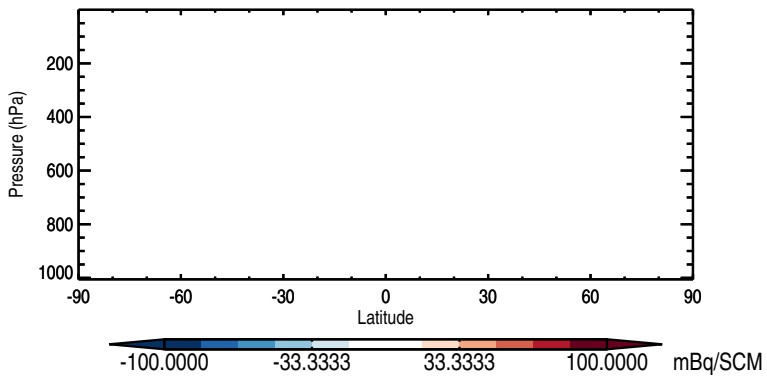

GEOS-Chem v11-01h-RnPbBePasv-TURBDAY Zonal differences

trac_avg.v11-01h-RnPbBePasv-TURBDAY.Jul - trac_avg.v11-01f-geosfp-RnPbBe-TURBDAY.Jul

Zonal mean abs diff: Rn