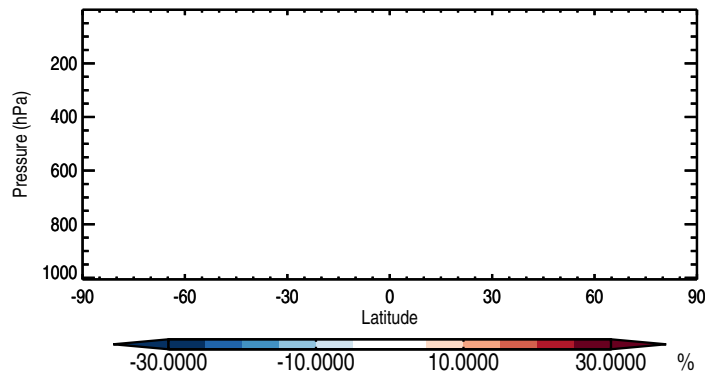

Zonal mean % diff: Rn