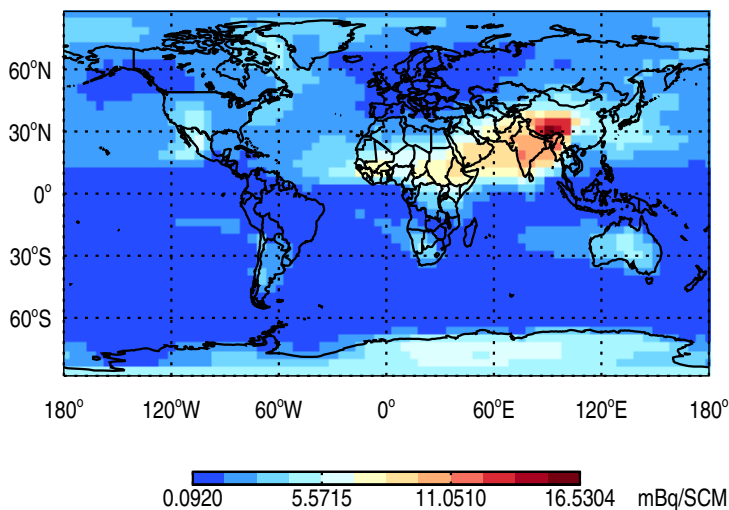

GEOS-Chem v11-01h-RnPbBePasv-VDIFF Tracer Maps at Surface and 500 hPa

trac_avg.v11-01h-RnPbBePasv-VDIFF.Jan

Tracer Map @ Surface - Rn

Tracer Map @ 500 hPa - Rn

Tracer Map @ Surface - Pb

Tracer Map @ 500 hPa - Pb

Tracer Map @ Surface - Be7

Tracer Map @ 500 hPa - Be7

GEOS-Chem v11-01h-RnPbBePasv-VDIFF Tracer Maps at Surface and 500 hPa

trac_avg.v11-01h-RnPbBePasv-VDIFF.Jan

Tracer Map @ Surface - PASV

Tracer Map @ 500 hPa - PASV