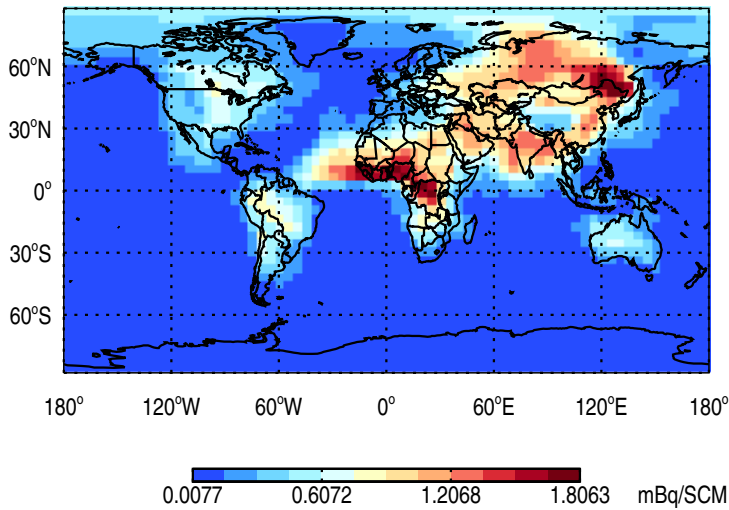

GEOS-Chem v11-01h-RnPbBePasv-VDIFF Tracer Maps at Surface and 500 hPa

trac_avg.v11-01h-RnPbBePasv-VDIFF.Jan

Tracer Map @ Surface - Rn

Tracer Map @ 500 hPa - Rn

Tracer Map @ Surface - Pb

Tracer Map @ 500 hPa - Pb

Tracer Map @ Surface - Be7

Tracer Map @ 500 hPa - Be7

GEOS-Chem v11-01h-RnPbBePasv-VDIFF Tracer Maps at Surface and 500 hPa

trac_avg.v11-01h-RnPbBePasv-VDIFF.Jan

Tracer Map @ Surface - PASV

Tracer Map @ 500 hPa - PASV