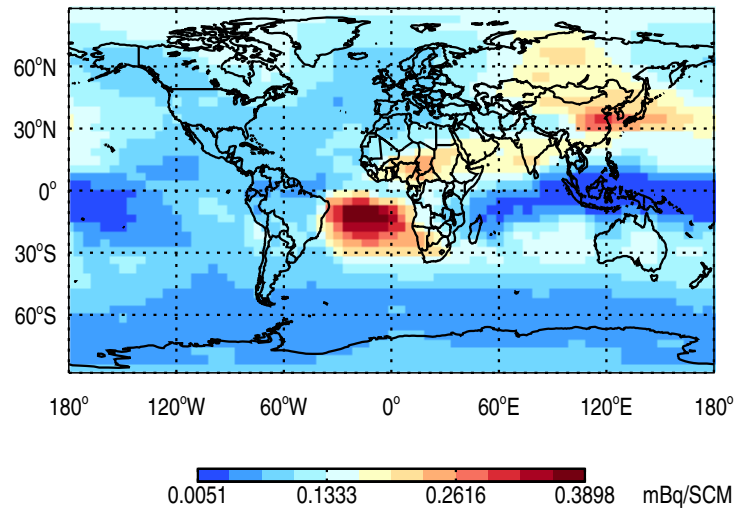

GEOS-Chem v11-01h-RnPbBePasv-VDIFF Tracer Maps at Surface and 500 hPa

trac_avg.v11-01h-RnPbBePasv-VDIFF.Jan

Tracer Map @ Surface - Rn

Tracer Map @ 500 hPa - Rn

Tracer Map @ Surface - Pb

Tracer Map @ 500 hPa - Pb

Tracer Map @ Surface - Be7

Tracer Map @ 500 hPa - Be7

GEOS-Chem v11-01h-RnPbBePasv-VDIFF Tracer Maps at Surface and 500 hPa

trac_avg.v11-01h-RnPbBePasv-VDIFF.Jan

Tracer Map @ Surface - PASV

Tracer Map @ 500 hPa - PASV