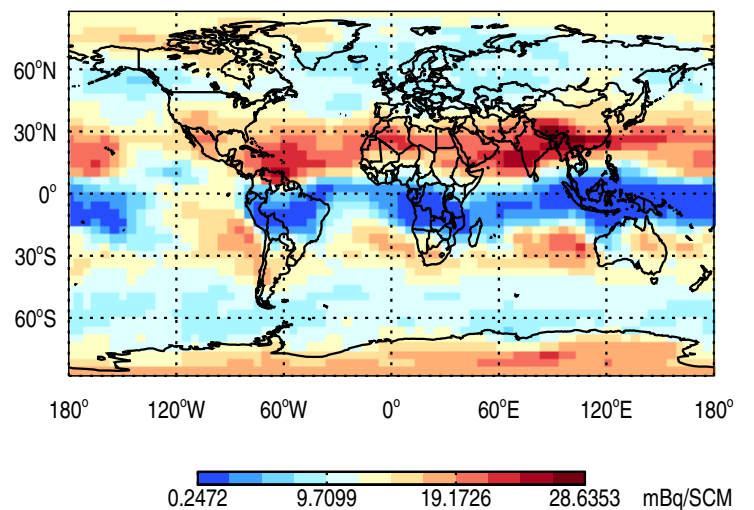

GEOS-Chem v11-01h-RnPbBePasv-VDIFF Tracer Maps at Surface and 500 hPa

trac_avg.v11-01h-RnPbBePasv-VDIFF.Jan

Tracer Map @ Surface - Rn

Tracer Map @ 500 hPa - Rn

Tracer Map @ Surface - Pb

Tracer Map @ 500 hPa - Pb

Tracer Map @ Surface - Be7

Tracer Map @ 500 hPa - Be7

GEOS-Chem v11-01h-RnPbBePasv-VDIFF Tracer Maps at Surface and 500 hPa

trac_avg.v11-01h-RnPbBePasv-VDIFF.Jan

Tracer Map @ Surface - PASV

Tracer Map @ 500 hPa - PASV