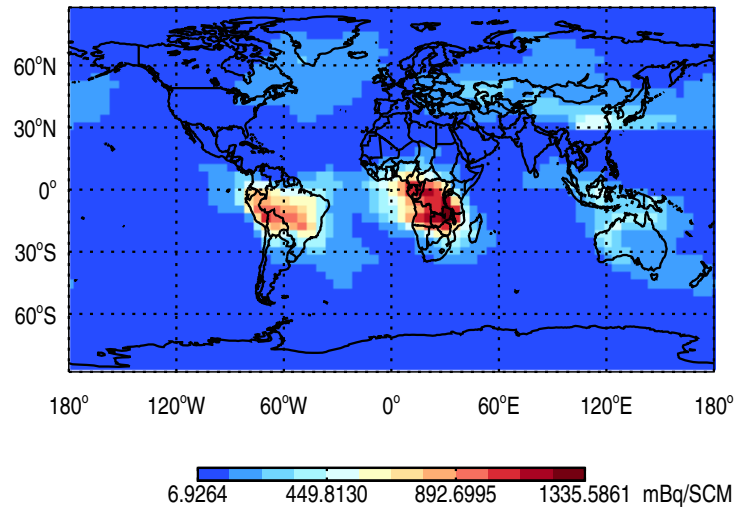

GEOS-Chem v11-01h-RnPbBePasv-VDIFF Tracer Maps at Surface and 500 hPa

trac_avg.v11-01h-RnPbBePasv-VDIFF.Jan

Tracer Map @ Surface - Rn

Tracer Map @ 500 hPa - Rn

Tracer Map @ Surface - Pb

Tracer Map @ 500 hPa - Pb

Tracer Map @ Surface - Be7

Tracer Map @ 500 hPa - Be7

GEOS-Chem v11-01h-RnPbBePasv-VDIFF Tracer Maps at Surface and 500 hPa

trac_avg.v11-01h-RnPbBePasv-VDIFF.Jan

Tracer Map @ Surface - PASV

Tracer Map @ 500 hPa - PASV