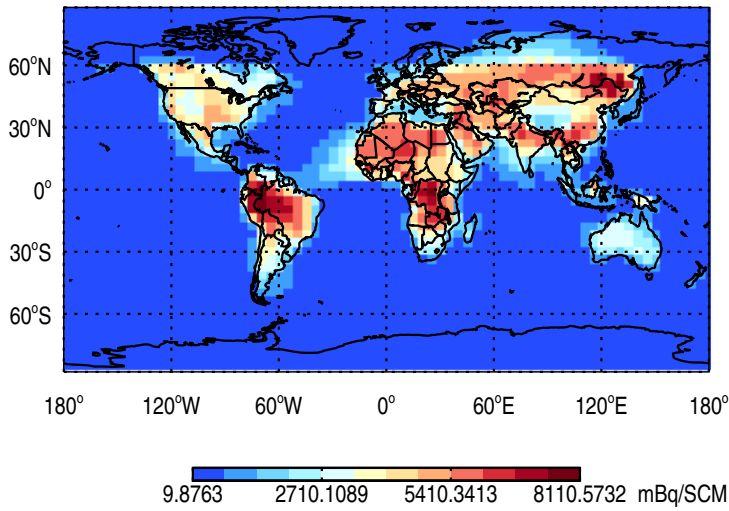

GEOS-Chem v11-01h-RnPbBePasv-VDIFF Tracer Maps at Surface and 500 hPa

trac_avg.v11-01h-RnPbBePasv-VDIFF.Jan

Tracer Map @ Surface - Rn

Tracer Map @ 500 hPa - Rn

Tracer Map @ Surface - Pb

Tracer Map @ 500 hPa - Pb

Tracer Map @ Surface - Be7

Tracer Map @ 500 hPa - Be7

GEOS-Chem v11-01h-RnPbBePasv-VDIFF Tracer Maps at Surface and 500 hPa

trac_avg.v11-01h-RnPbBePasv-VDIFF.Jan

Tracer Map @ Surface - PASV

Tracer Map @ 500 hPa - PASV