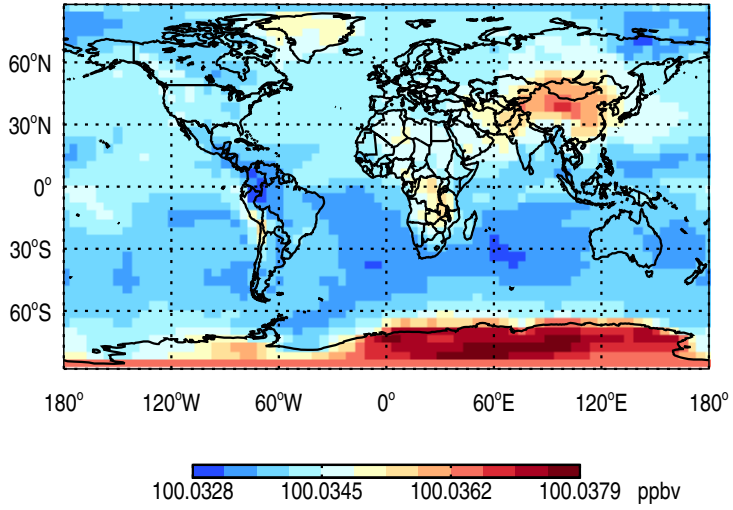

GEOS-Chem v11-01h-RnPbBePasv-VDIFF Tracer Maps at Surface and 500 hPa

trac_avg.v11-01h-RnPbBePasv-VDIFF.Jan

Tracer Map @ Surface - Rn

Tracer Map @ 500 hPa - Rn

Tracer Map @ Surface - Pb

Tracer Map @ 500 hPa - Pb

Tracer Map @ Surface - Be7

Tracer Map @ 500 hPa - Be7

GEOS-Chem v11-01h-RnPbBePasv-VDIFF Tracer Maps at Surface and 500 hPa

trac_avg.v11-01h-RnPbBePasv-VDIFF.Jan

Tracer Map @ Surface - PASV

Tracer Map @ 500 hPa - PASV