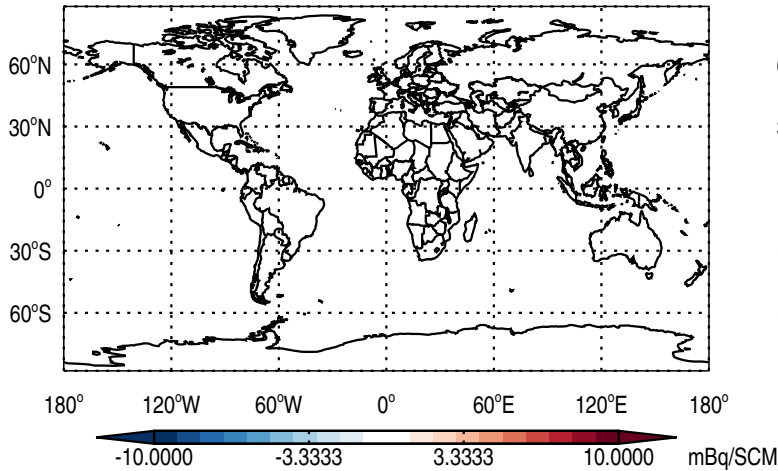

GEOS-Chem v11-01h-RnPbBePasv-VDIFF Absolute Differences at Surface and 500 hPa  
trac\_avg.v11-01h-RnPbBePasv-VDIFF.Jan - trac\_avg.v11-01f-geosfp-RnPbBe-VDIFF.Jan

Abs Diff @ Surface - Rn

Abs Diff @ 500 hPa - Rn

Abs Diff @ Surface - Pb

Abs Diff @ 500 hPa - Pb

Abs Diff @ Surface - Be7

Abs Diff @ 500 hPa - Be7

GEOS-Chem v11-01h-RnPbBePasv-VDIFF Absolute Differences at Surface and 500 hPa  
trac\_avg.v11-01h-RnPbBePasv-VDIFF.Jan - trac\_avg.v11-01f-geosfp-RnPbBe-VDIFF.Jan