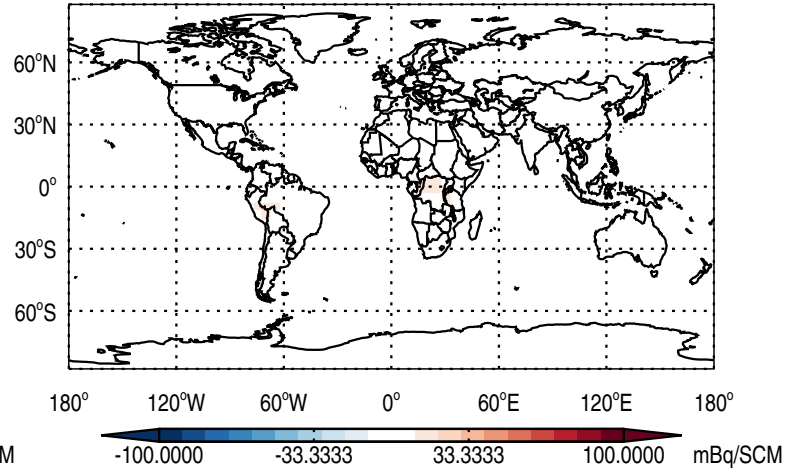

GEOS-Chem v11-01h-RnPbBePasv-VDIFF Absolute Differences at Surface and 500 hPa  
trac\_avg.v11-01h-RnPbBePasv-VDIFF.Jan - trac\_avg.v11-01f-geosfp-RnPbBe-VDIFF.Jan

Abs Diff @ Surface - Rn

Abs Diff @ 500 hPa - Rn

Abs Diff @ Surface - Pb

Abs Diff @ 500 hPa - Pb

Abs Diff @ Surface - Be7

Abs Diff @ 500 hPa - Be7

GEOS-Chem v11-01h-RnPbBePasv-VDIFF Absolute Differences at Surface and 500 hPa  
trac\_avg.v11-01h-RnPbBePasv-VDIFF.Jan - trac\_avg.v11-01f-geosfp-RnPbBe-VDIFF.Jan