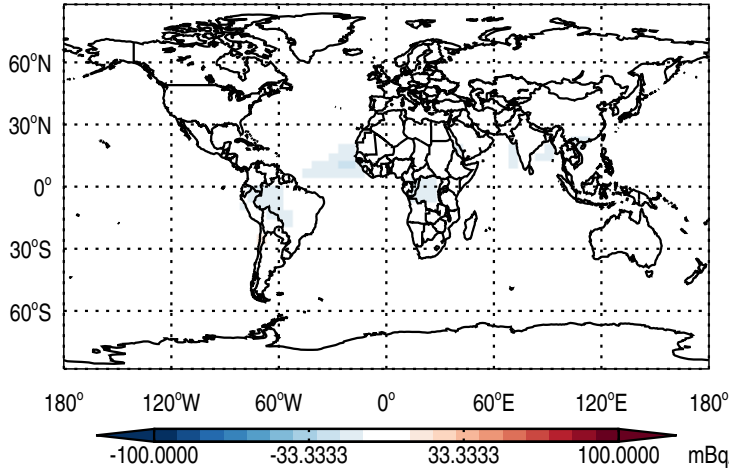

GEOS-Chem v11-01h-RnPbBePasv-VDIFF Absolute Differences at Surface and 500 hPa  
trac\_avg.v11-01h-RnPbBePasv-VDIFF.Jan - trac\_avg.v11-01f-geosfp-RnPbBe-VDIFF.Jan

Abs Diff @ Surface - Rn

Abs Diff @ 500 hPa - Rn

Abs Diff @ Surface - Pb

Abs Diff @ 500 hPa - Pb

Abs Diff @ Surface - Be7

Abs Diff @ 500 hPa - Be7

GEOS-Chem v11-01h-RnPbBePasv-VDIFF Absolute Differences at Surface and 500 hPa  
trac\_avg.v11-01h-RnPbBePasv-VDIFF.Jan - trac\_avg.v11-01f-geosfp-RnPbBe-VDIFF.Jan