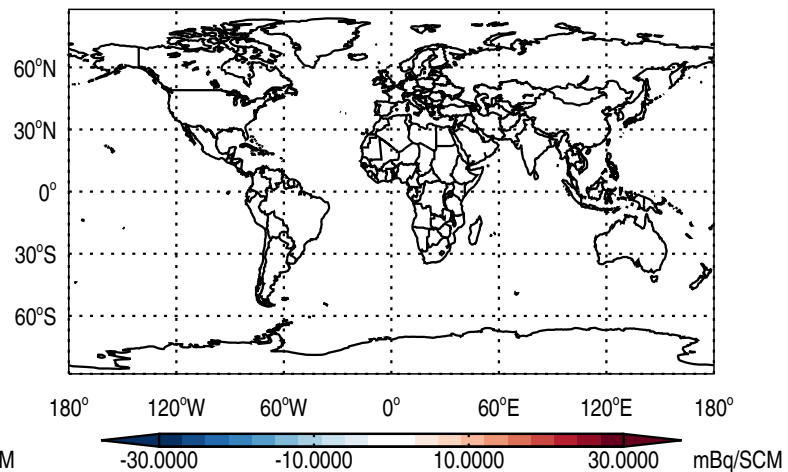

Abs Diff @ Surface - Pb

Abs Diff @ 500 hPa - Pb

Abs Diff @ Surface - Be7

Abs Diff @ 500 hPa - Be7

GEOS-Chem v11-01h-RnPbBePasv-VDIFF Absolute Differences at Surface and 500 hPa  
trac\_avg.v11-01h-RnPbBePasv-VDIFF.Jan - trac\_avg.v11-01f-geosfp-RnPbBe-VDIFF.Jan