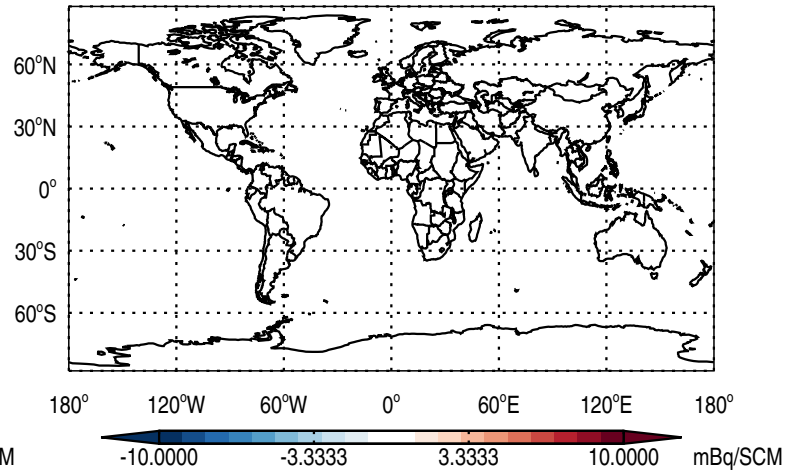

GEOS-Chem v11-01h-RnPbBePasv-VDIFF Absolute Differences at Surface and 500 hPa  
trac\_avg.v11-01h-RnPbBePasv-VDIFF.Jan - trac\_avg.v11-01f-geosfp-RnPbBe-VDIFF.Jan

Abs Diff @ Surface - Rn

Abs Diff @ 500 hPa - Rn

Abs Diff @ Surface - Pb

Abs Diff @ 500 hPa - Pb

Abs Diff @ Surface - Be7

Abs Diff @ 500 hPa - Be7

GEOS-Chem v11-01h-RnPbBePasv-VDIFF Absolute Differences at Surface and 500 hPa  
trac\_avg.v11-01h-RnPbBePasv-VDIFF.Jan - trac\_avg.v11-01f-geosfp-RnPbBe-VDIFF.Jan