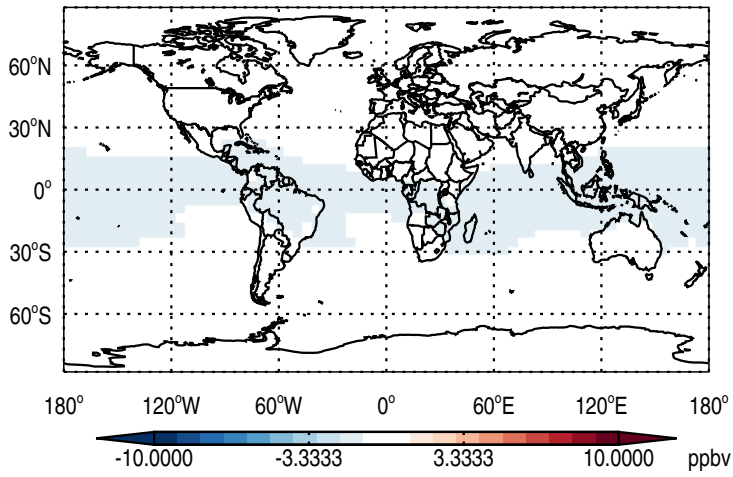

GEOS-Chem v11-01h-RnPbBePasv-VDIFF Absolute Differences at Surface and 500 hPa
trac_avg.v11-01h-RnPbBePasv-VDIFF.Jan - trac_avg.v11-01f-geosfp-RnPbBe-VDIFF.Jan

Abs Diff @ Surface - PASV