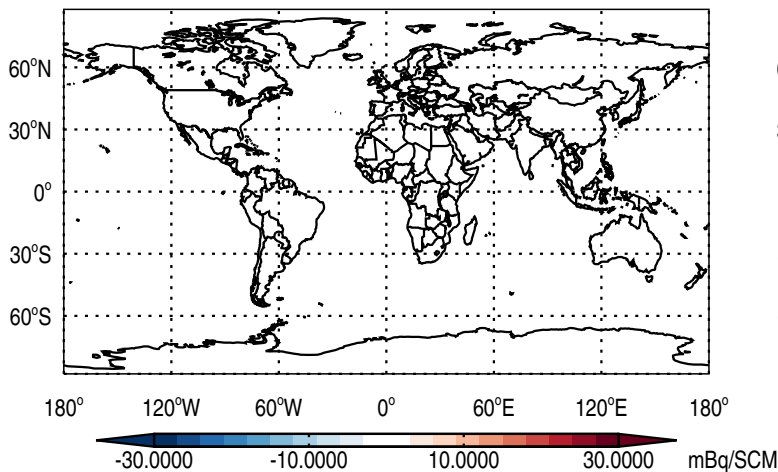

GEOS-Chem v11-01h-RnPbBePasv-VDIFF Absolute Differences at Surface and 500 hPa  
trac\_avg.v11-01h-RnPbBePasv-VDIFF.Jan - trac\_avg.v11-01f-geosfp-RnPbBe-VDIFF.Jan

Abs Diff @ Surface - Rn

Abs Diff @ 500 hPa - Rn

Abs Diff @ Surface - Pb

Abs Diff @ 500 hPa - Pb

Abs Diff @ Surface - Be7

Abs Diff @ 500 hPa - Be7

GEOS-Chem v11-01h-RnPbBePasv-VDIFF Absolute Differences at Surface and 500 hPa  
trac\_avg.v11-01h-RnPbBePasv-VDIFF.Jan - trac\_avg.v11-01f-geosfp-RnPbBe-VDIFF.Jan