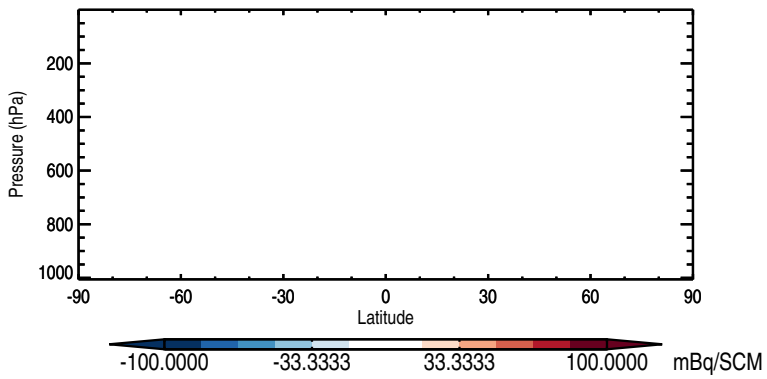

GEOS-Chem v11-01h-RnPbBePasv-VDIFF Zonal differences

trac_avg.v11-01h-RnPbBePasv-VDIFF.Jul - trac_avg.v11-01f-geosfp-RnPbBe-VDIFF.Jul

Zonal mean abs diff: Rn