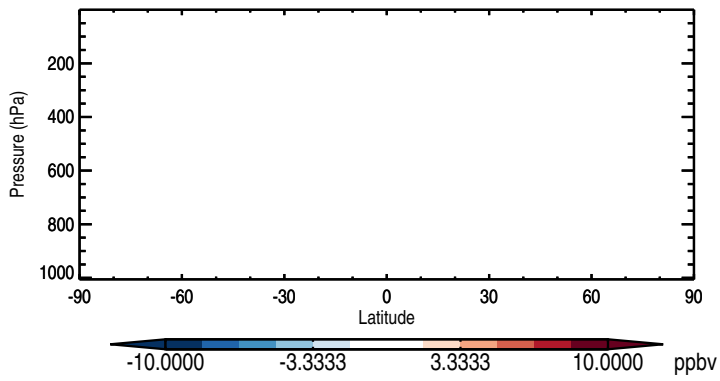

Zonal mean abs diff: Be7

Zonal mean % diff: Be7

GEOS-Chem v11-01h-RnPbBePasv-VDIFF Zonal differences

trac_avg.v11-01h-RnPbBePasv-VDIFF.Jul - trac_avg.v11-01f-geosfp-RnPbBe-VDIFF.Jul

Zonal mean abs diff: PASV

Zonal mean % diff: PASV