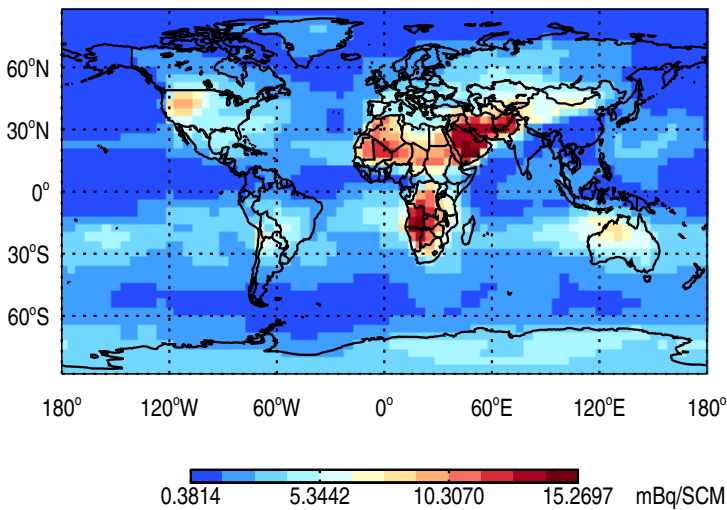

GEOS-Chem v11-01i-RnPbBePasv-TURBDAY Tracer Maps at Surface and 500 hPa

trac_avg.v11-01i-RnPbBePasv-TURBDAY.Jul

Tracer Map @ Surface - Rn

Tracer Map @ 500 hPa - Rn

Tracer Map @ Surface - Pb

Tracer Map @ 500 hPa - Pb

Tracer Map @ Surface - Be7

Tracer Map @ 500 hPa - Be7

GEOS-Chem v11-01i-RnPbBePasv-TURBDAY Tracer Maps at Surface and 500 hPa

trac_avg.v11-01i-RnPbBePasv-TURBDAY.Jul

Tracer Map @ Surface - PASV

Tracer Map @ 500 hPa - PASV