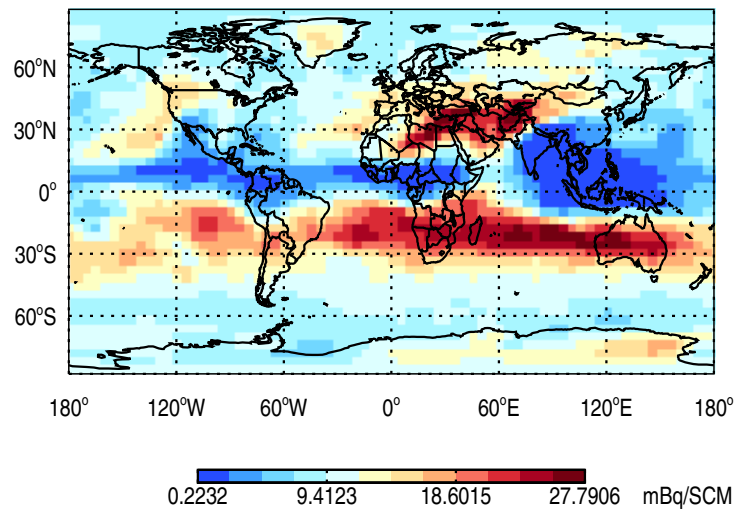

GEOS-Chem v11-01i-RnPbBePasv-TURBDAY Tracer Maps at Surface and 500 hPa

trac_avg.v11-01i-RnPbBePasv-TURBDAY.Jul

Tracer Map @ Surface - Rn

Tracer Map @ 500 hPa - Rn

Tracer Map @ Surface - Pb

Tracer Map @ 500 hPa - Pb

Tracer Map @ Surface - Be7

Tracer Map @ 500 hPa - Be7

GEOS-Chem v11-01i-RnPbBePasv-TURBDAY Tracer Maps at Surface and 500 hPa

trac_avg.v11-01i-RnPbBePasv-TURBDAY.Jul

Tracer Map @ Surface - PASV

Tracer Map @ 500 hPa - PASV