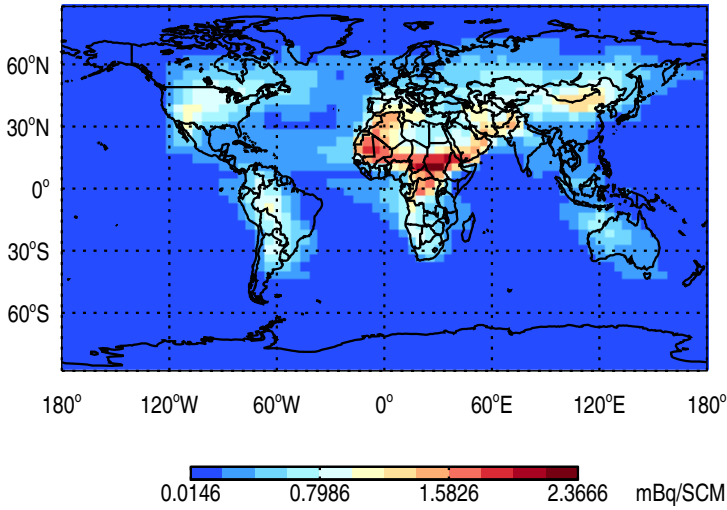

GEOS-Chem v11-01i-RnPbBePasv-TURBDAY Tracer Maps at Surface and 500 hPa

trac_avg.v11-01i-RnPbBePasv-TURBDAY.Jul

Tracer Map @ Surface - Rn

Tracer Map @ 500 hPa - Rn

Tracer Map @ Surface - Pb

Tracer Map @ 500 hPa - Pb

Tracer Map @ Surface - Be7

Tracer Map @ 500 hPa - Be7

GEOS-Chem v11-01i-RnPbBePasv-TURBDAY Tracer Maps at Surface and 500 hPa

trac_avg.v11-01i-RnPbBePasv-TURBDAY.Jul

Tracer Map @ Surface - PASV

Tracer Map @ 500 hPa - PASV