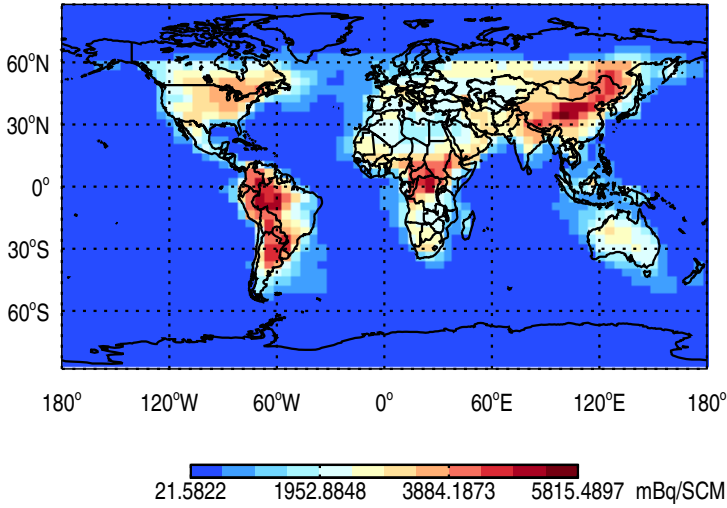

GEOS-Chem v11-01i-RnPbBePasv-TURBDAY Tracer Maps at Surface and 500 hPa

trac_avg.v11-01i-RnPbBePasv-TURBDAY.Jul

Tracer Map @ Surface - Rn

Tracer Map @ 500 hPa - Rn

Tracer Map @ Surface - Pb

Tracer Map @ 500 hPa - Pb

Tracer Map @ Surface - Be7

Tracer Map @ 500 hPa - Be7

GEOS-Chem v11-01i-RnPbBePasv-TURBDAY Tracer Maps at Surface and 500 hPa

trac_avg.v11-01i-RnPbBePasv-TURBDAY.Jul

Tracer Map @ Surface - PASV

Tracer Map @ 500 hPa - PASV