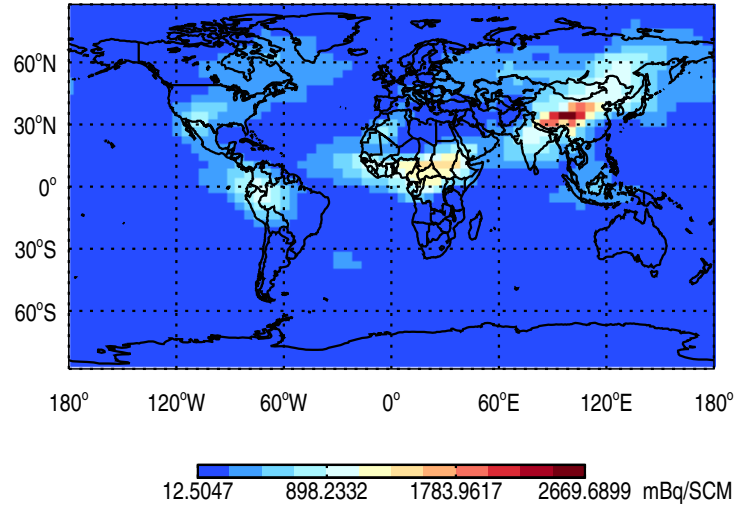

GEOS-Chem v11-01i-RnPbBePasv-TURBDAY Tracer Maps at Surface and 500 hPa

trac_avg.v11-01i-RnPbBePasv-TURBDAY.Jul

Tracer Map @ Surface - Rn

Tracer Map @ 500 hPa - Rn

Tracer Map @ Surface - Pb

Tracer Map @ 500 hPa - Pb

Tracer Map @ Surface - Be7

Tracer Map @ 500 hPa - Be7

GEOS-Chem v11-01i-RnPbBePasv-TURBDAY Tracer Maps at Surface and 500 hPa

trac_avg.v11-01i-RnPbBePasv-TURBDAY.Jul

Tracer Map @ Surface - PASV

Tracer Map @ 500 hPa - PASV