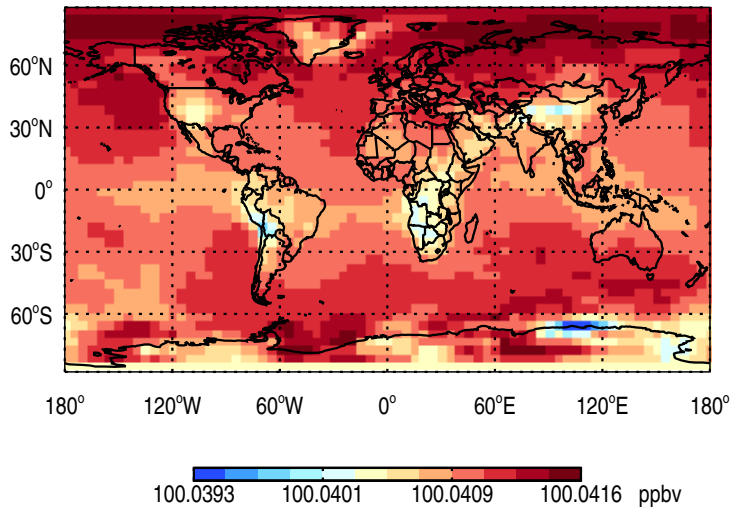

GEOS-Chem v11-01i-RnPbBePasv-TURBDAY Tracer Maps at Surface and 500 hPa

trac_avg.v11-01i-RnPbBePasv-TURBDAY.Jul

Tracer Map @ Surface - Rn

Tracer Map @ 500 hPa - Rn

Tracer Map @ Surface - Pb

Tracer Map @ 500 hPa - Pb

Tracer Map @ Surface - Be7

Tracer Map @ 500 hPa - Be7

GEOS-Chem v11-01i-RnPbBePasv-TURBDAY Tracer Maps at Surface and 500 hPa

trac_avg.v11-01i-RnPbBePasv-TURBDAY.Jul

Tracer Map @ Surface - PASV

Tracer Map @ 500 hPa - PASV