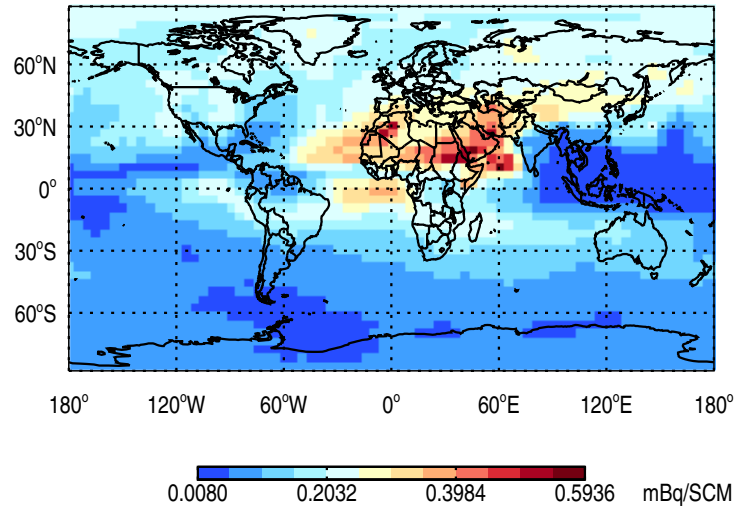

GEOS-Chem v11-01i-RnPbBePasv-TURBDAY Tracer Maps at Surface and 500 hPa

trac_avg.v11-01i-RnPbBePasv-TURBDAY.Jul

Tracer Map @ Surface - Rn

Tracer Map @ 500 hPa - Rn

Tracer Map @ Surface - Pb

Tracer Map @ 500 hPa - Pb

Tracer Map @ Surface - Be7

Tracer Map @ 500 hPa - Be7

GEOS-Chem v11-01i-RnPbBePasv-TURBDAY Tracer Maps at Surface and 500 hPa

trac_avg.v11-01i-RnPbBePasv-TURBDAY.Jul

Tracer Map @ Surface - PASV

Tracer Map @ 500 hPa - PASV