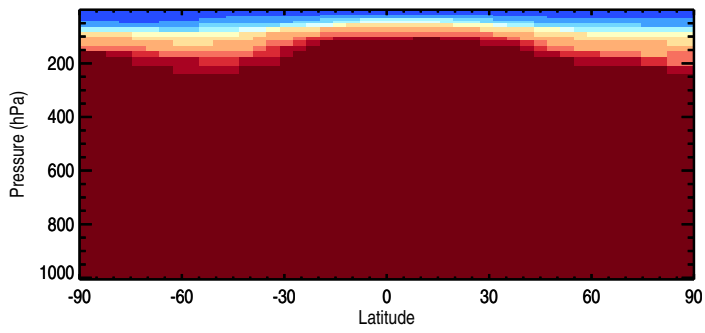

GEOS-Chem v11-01i-RnPbBePasv-TURBDAY Zonal mean and curtain at 180E

trac_avg.v11-01i-RnPbBePasv-TURBDAY.Jul

Tracer Curtain Zonal mean - Rn

Tracer Curtain @ -180.000 - Rn

Tracer Curtain Zonal mean - Pb

Tracer Curtain @ -180.000 - Pb

Tracer Curtain Zonal mean - Be7

Tracer Curtain @ -180.000 - Be7

GEOS-Chem v11-01i-RnPbBePasv-TURBDAY Zonal mean and curtain at 180E

trac_avg.v11-01i-RnPbBePasv-TURBDAY.Jul

Tracer Curtain Zonal mean - PASV