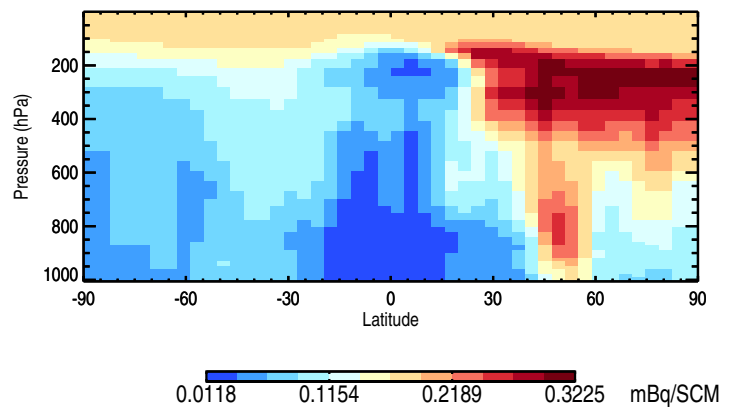

GEOS-Chem v11-01i-RnPbBePasv-TURBDAY Zonal mean and curtain at 180E

trac_avg.v11-01i-RnPbBePasv-TURBDAY.Jul

Tracer Curtain Zonal mean - Rn

Tracer Curtain @ -180.000 - Rn

Tracer Curtain Zonal mean - Pb

Tracer Curtain @ -180.000 - Pb

Tracer Curtain Zonal mean - Be7

Tracer Curtain @ -180.000 - Be7

GEOS-Chem v11-01i-RnPbBePasv-TURBDAY Zonal mean and curtain at 180E

trac_avg.v11-01i-RnPbBePasv-TURBDAY.Jul

Tracer Curtain Zonal mean - PASV