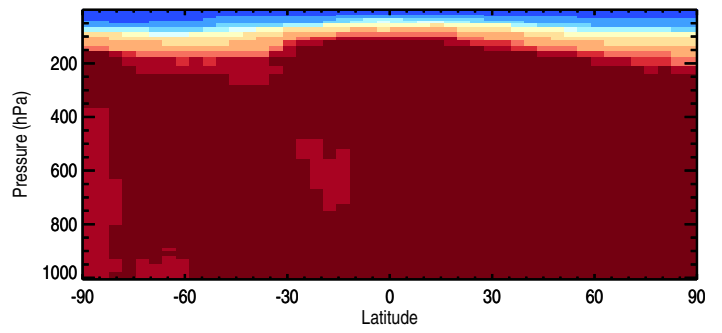

Tracer Curtain @ -180.000 - PASV

100.0103 100.0213 100.0324 100.0434 ppbv