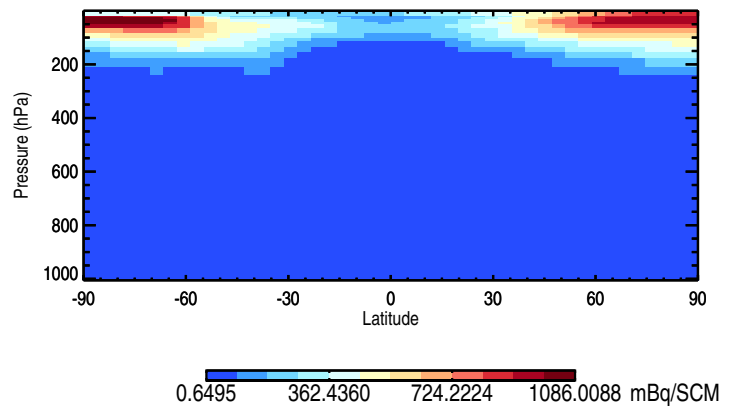

GEOS-Chem v11-01i-RnPbBePasv-TURBDAY Zonal mean and curtain at 180E

trac_avg.v11-01i-RnPbBePasv-TURBDAY.Jul

Tracer Curtain Zonal mean - Rn

Tracer Curtain @ -180.000 - Rn

Tracer Curtain Zonal mean - Pb

Tracer Curtain @ -180.000 - Pb

Tracer Curtain Zonal mean - Be7

Tracer Curtain @ -180.000 - Be7

GEOS-Chem v11-01i-RnPbBePasv-TURBDAY Zonal mean and curtain at 180E

trac_avg.v11-01i-RnPbBePasv-TURBDAY.Jul

Tracer Curtain Zonal mean - PASV