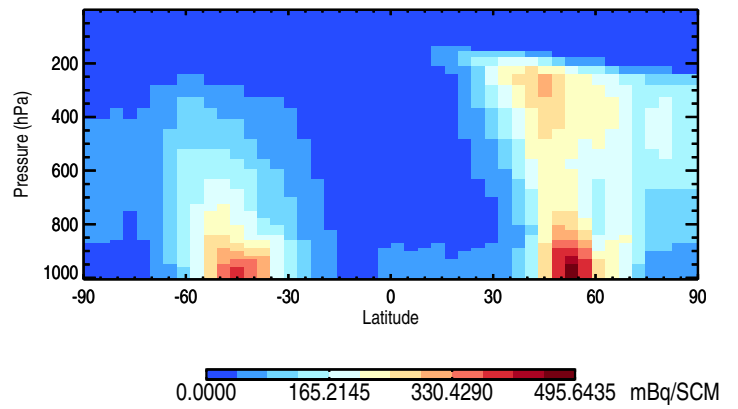

GEOS-Chem v11-01i-RnPbBePasv-TURBDAY Zonal mean and curtain at 180E

trac_avg.v11-01i-RnPbBePasv-TURBDAY.Jul

Tracer Curtain Zonal mean - Rn

Tracer Curtain @ -180.000 - Rn

Tracer Curtain Zonal mean - Pb

Tracer Curtain @ -180.000 - Pb

Tracer Curtain Zonal mean - Be7

Tracer Curtain @ -180.000 - Be7

GEOS-Chem v11-01i-RnPbBePasv-TURBDAY Zonal mean and curtain at 180E

trac_avg.v11-01i-RnPbBePasv-TURBDAY.Jul

Tracer Curtain Zonal mean - PASV