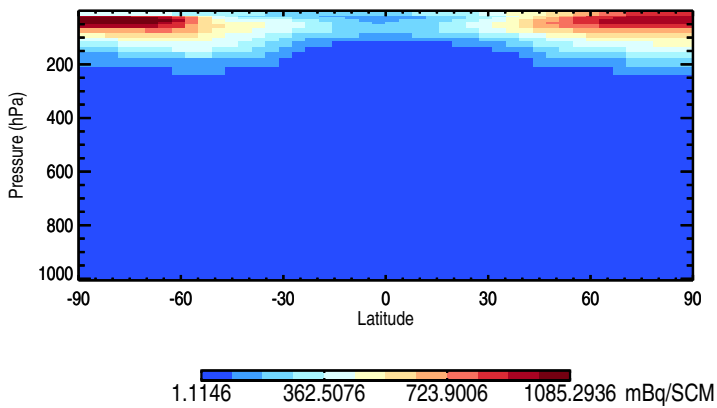

GEOS-Chem v11-01i-RnPbBePasv-TURBDAY Zonal mean and curtain at 180E

trac_avg.v11-01i-RnPbBePasv-TURBDAY.Jul

Tracer Curtain Zonal mean - Rn

Tracer Curtain @ -180.000 - Rn

Tracer Curtain Zonal mean - Pb

Tracer Curtain @ -180.000 - Pb

Tracer Curtain Zonal mean - Be7

Tracer Curtain @ -180.000 - Be7

GEOS-Chem v11-01i-RnPbBePasv-TURBDAY Zonal mean and curtain at 180E

trac_avg.v11-01i-RnPbBePasv-TURBDAY.Jul

Tracer Curtain Zonal mean - PASV