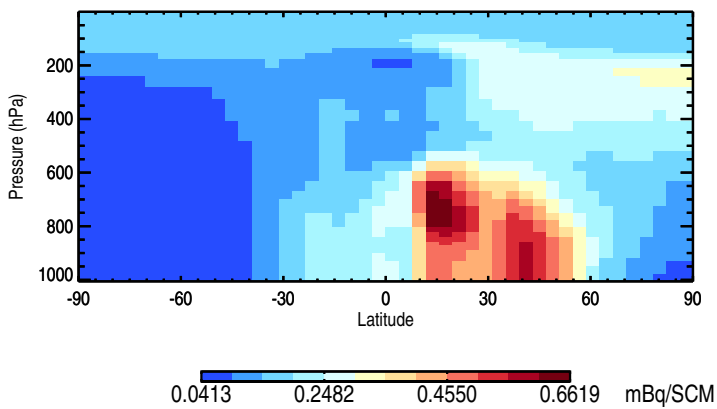

GEOS-Chem v11-01i-RnPbBePasv-TURBDAY Zonal mean and curtain at 180E

trac_avg.v11-01i-RnPbBePasv-TURBDAY.Jul

Tracer Curtain Zonal mean - Rn

Tracer Curtain @ -180.000 - Rn

Tracer Curtain Zonal mean - Pb

Tracer Curtain @ -180.000 - Pb

Tracer Curtain Zonal mean - Be7

Tracer Curtain @ -180.000 - Be7

GEOS-Chem v11-01i-RnPbBePasv-TURBDAY Zonal mean and curtain at 180E

trac_avg.v11-01i-RnPbBePasv-TURBDAY.Jul

Tracer Curtain Zonal mean - PASV