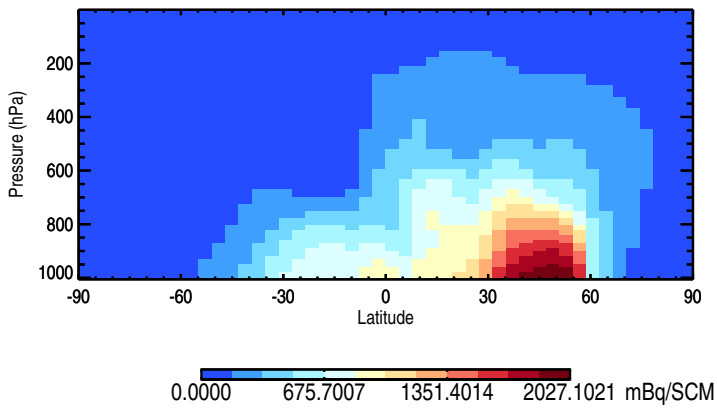

GEOS-Chem v11-01i-RnPbBePasv-TURBDAY Zonal mean and curtain at 180E

trac_avg.v11-01i-RnPbBePasv-TURBDAY.Jul

Tracer Curtain Zonal mean - Rn

Tracer Curtain @ -180.000 - Rn

Tracer Curtain Zonal mean - Pb

Tracer Curtain @ -180.000 - Pb

Tracer Curtain Zonal mean - Be7

Tracer Curtain @ -180.000 - Be7

GEOS-Chem v11-01i-RnPbBePasv-TURBDAY Zonal mean and curtain at 180E

trac_avg.v11-01i-RnPbBePasv-TURBDAY.Jul

Tracer Curtain Zonal mean - PASV