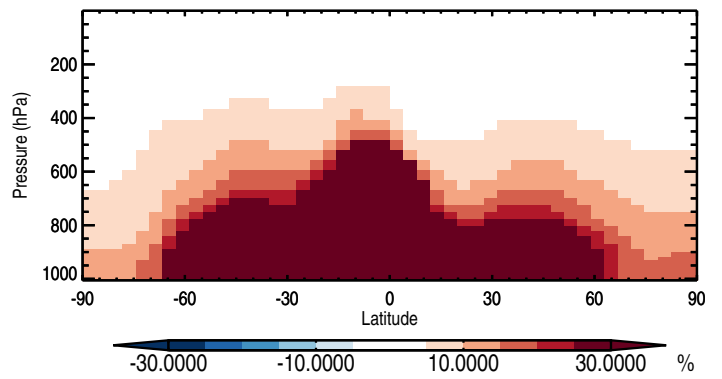

Zonal mean % diff: Be7