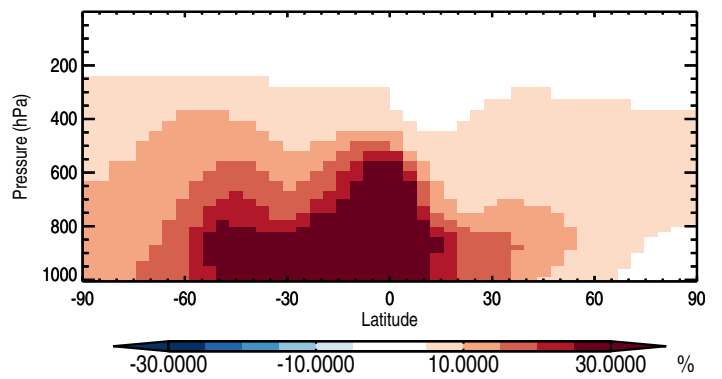

Zonal mean % diff: Pb