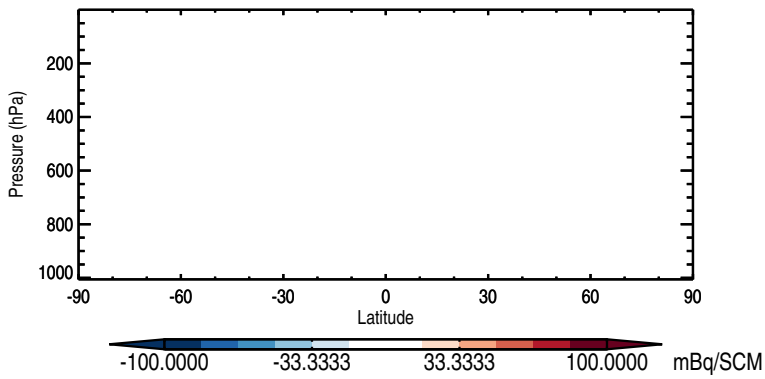

GEOS-Chem v11-01i-RnPbBePasv-TURBDAY Zonal differences

trac_avg.v11-01i-RnPbBePasv-TURBDAY.Jan - trac_avg.v11-01h-RnPbBePasv-TURBDAY.Jan

Zonal mean abs diff: Rn