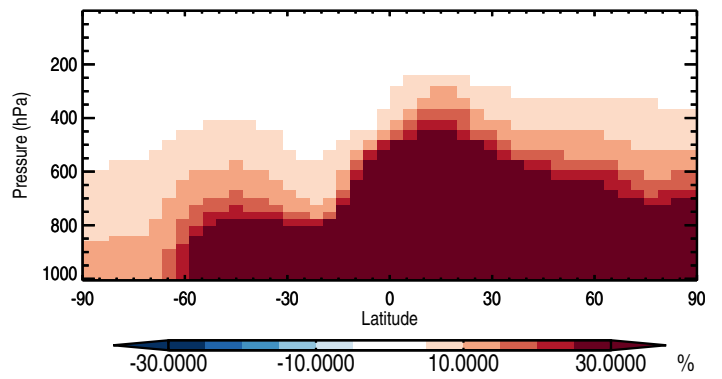

Zonal mean % diff: Be7