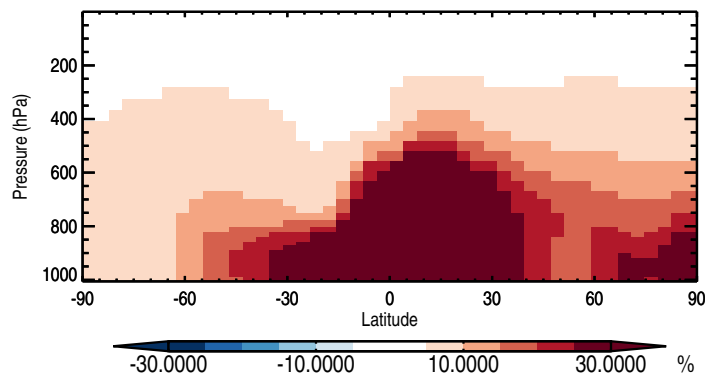

Zonal mean % diff: Pb