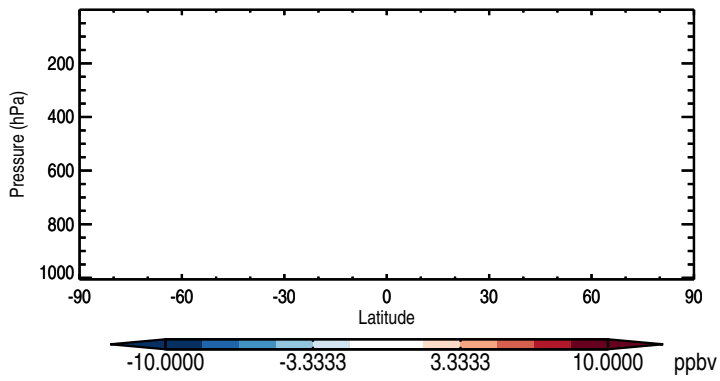

GEOS-Chem v11-01i-RnPbBePasv-TURBDAY Zonal differences

trac_avg.v11-01i-RnPbBePasv-TURBDAY.Jul - trac_avg.v11-01h-RnPbBePasv-TURBDAY.Jul

Zonal mean abs diff: PASV