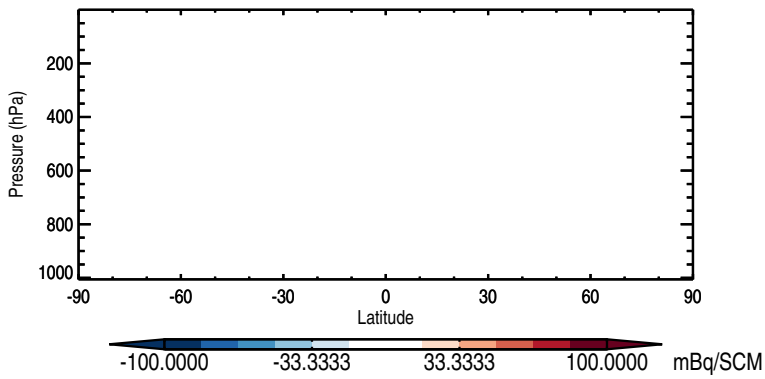

GEOS-Chem v11-01i-RnPbBePasv-TURBDAY Zonal differences

trac_avg.v11-01i-RnPbBePasv-TURBDAY.Jul - trac_avg.v11-01h-RnPbBePasv-TURBDAY.Jul

Zonal mean abs diff: Rn

Zonal mean % diff: Rn

Zonal mean abs diff: Pb