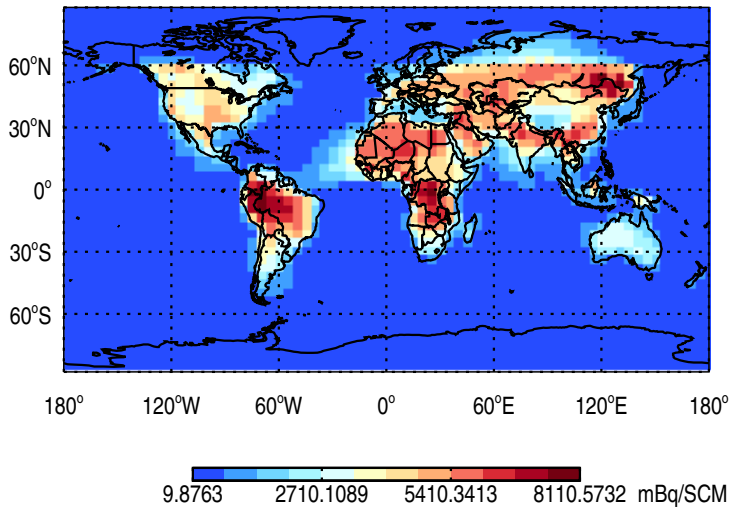

GEOS-Chem v11-01i-RnPbBePasv-VDIFF Tracer Maps at Surface and 500 hPa

trac_avg.v11-01i-RnPbBePasv-VDIFF.Jan

Tracer Map @ Surface - Rn

Tracer Map @ 500 hPa - Rn

Tracer Map @ Surface - Pb

Tracer Map @ 500 hPa - Pb

Tracer Map @ Surface - Be7

Tracer Map @ 500 hPa - Be7

GEOS-Chem v11-01i-RnPbBePasv-VDIFF Tracer Maps at Surface and 500 hPa

trac_avg.v11-01i-RnPbBePasv-VDIFF.Jan

Tracer Map @ Surface - PASV

Tracer Map @ 500 hPa - PASV