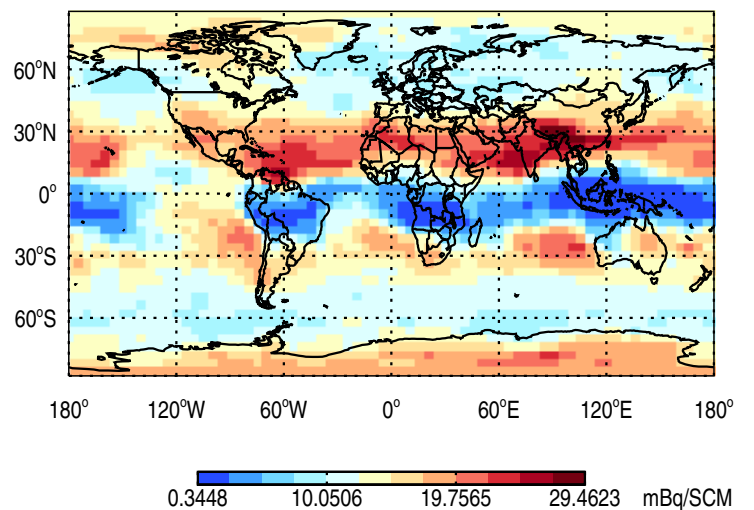

GEOS-Chem v11-01i-RnPbBePasv-VDIFF Tracer Maps at Surface and 500 hPa

trac_avg.v11-01i-RnPbBePasv-VDIFF.Jan

Tracer Map @ Surface - Rn

Tracer Map @ 500 hPa - Rn

Tracer Map @ Surface - Pb

Tracer Map @ 500 hPa - Pb

Tracer Map @ Surface - Be7

Tracer Map @ 500 hPa - Be7

GEOS-Chem v11-01i-RnPbBePasv-VDIFF Tracer Maps at Surface and 500 hPa

trac_avg.v11-01i-RnPbBePasv-VDIFF.Jan

Tracer Map @ Surface - PASV

Tracer Map @ 500 hPa - PASV