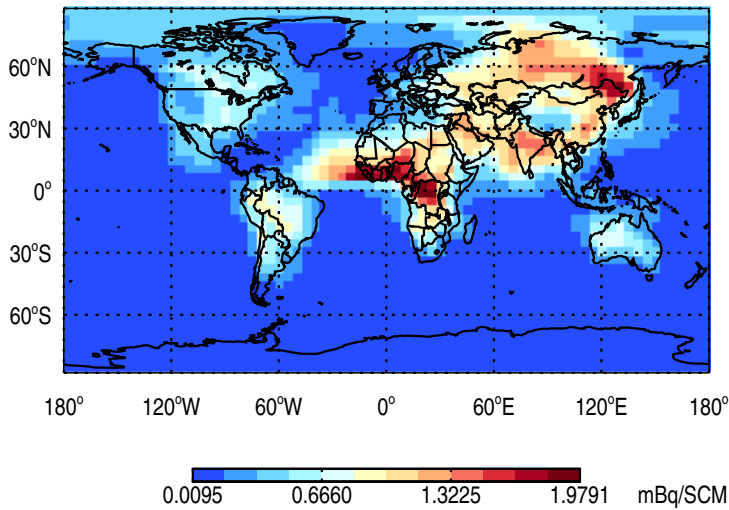

GEOS-Chem v11-01i-RnPbBePasv-VDIFF Tracer Maps at Surface and 500 hPa

trac_avg.v11-01i-RnPbBePasv-VDIFF.Jan

Tracer Map @ Surface - Rn

Tracer Map @ 500 hPa - Rn

Tracer Map @ Surface - Pb

Tracer Map @ 500 hPa - Pb

Tracer Map @ Surface - Be7

Tracer Map @ 500 hPa - Be7

GEOS-Chem v11-01i-RnPbBePasv-VDIFF Tracer Maps at Surface and 500 hPa

trac_avg.v11-01i-RnPbBePasv-VDIFF.Jan

Tracer Map @ Surface - PASV

Tracer Map @ 500 hPa - PASV