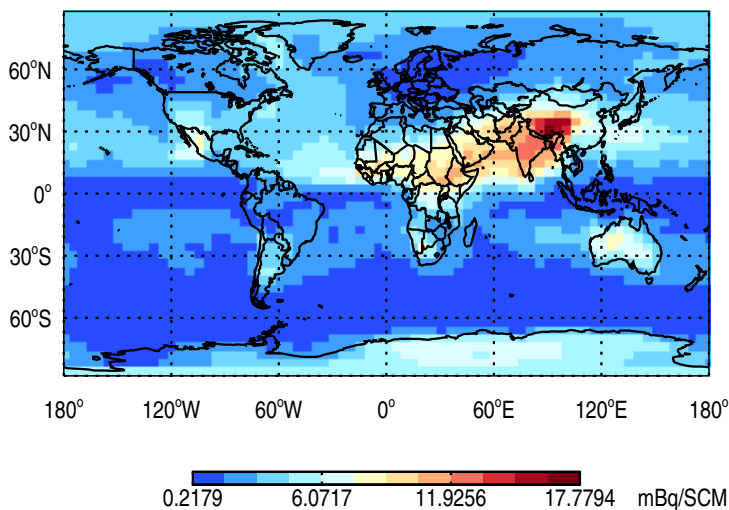

GEOS-Chem v11-01i-RnPbBePasv-VDIFF Tracer Maps at Surface and 500 hPa

trac_avg.v11-01i-RnPbBePasv-VDIFF.Jan

Tracer Map @ Surface - Rn

Tracer Map @ 500 hPa - Rn

Tracer Map @ Surface - Pb

Tracer Map @ 500 hPa - Pb

Tracer Map @ Surface - Be7

Tracer Map @ 500 hPa - Be7

GEOS-Chem v11-01i-RnPbBePasv-VDIFF Tracer Maps at Surface and 500 hPa

trac_avg.v11-01i-RnPbBePasv-VDIFF.Jan

Tracer Map @ Surface - PASV

Tracer Map @ 500 hPa - PASV