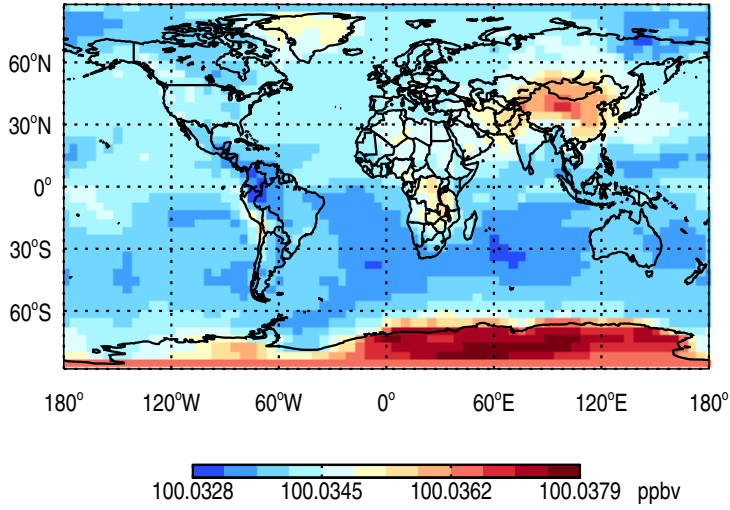

GEOS-Chem v11-01i-RnPbBePasv-VDIFF Tracer Maps at Surface and 500 hPa

trac_avg.v11-01i-RnPbBePasv-VDIFF.Jan

Tracer Map @ Surface - Rn

Tracer Map @ 500 hPa - Rn

Tracer Map @ Surface - Pb

Tracer Map @ 500 hPa - Pb

Tracer Map @ Surface - Be7

Tracer Map @ 500 hPa - Be7

GEOS-Chem v11-01i-RnPbBePasv-VDIFF Tracer Maps at Surface and 500 hPa

trac_avg.v11-01i-RnPbBePasv-VDIFF.Jan

Tracer Map @ Surface - PASV

Tracer Map @ 500 hPa - PASV