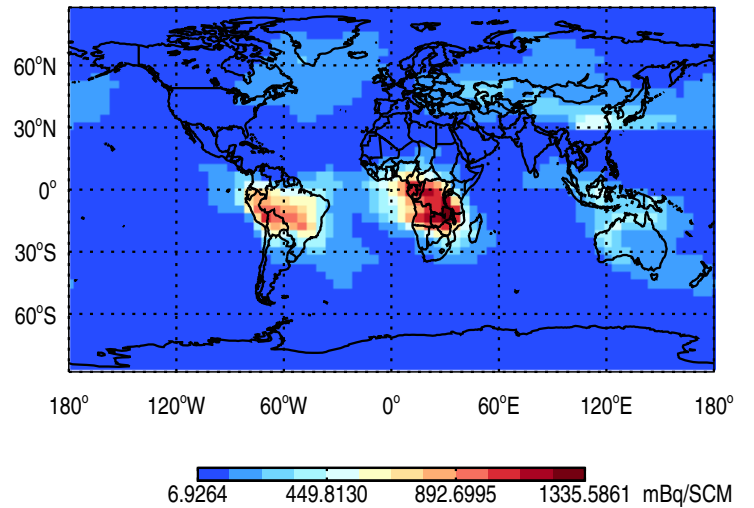

GEOS-Chem v11-01i-RnPbBePasv-VDIFF Tracer Maps at Surface and 500 hPa

trac_avg.v11-01i-RnPbBePasv-VDIFF.Jan

Tracer Map @ Surface - Rn

Tracer Map @ 500 hPa - Rn

Tracer Map @ Surface - Pb

Tracer Map @ 500 hPa - Pb

Tracer Map @ Surface - Be7

Tracer Map @ 500 hPa - Be7

GEOS-Chem v11-01i-RnPbBePasv-VDIFF Tracer Maps at Surface and 500 hPa

trac_avg.v11-01i-RnPbBePasv-VDIFF.Jan

Tracer Map @ Surface - PASV

Tracer Map @ 500 hPa - PASV