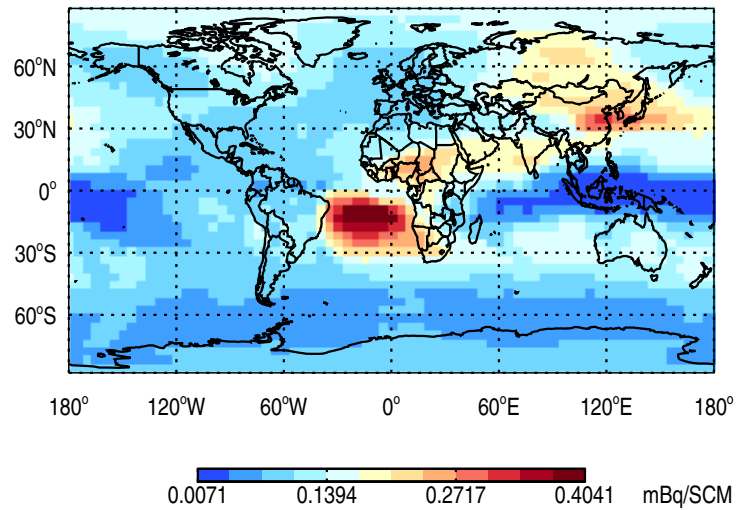

GEOS-Chem v11-01i-RnPbBePasv-VDIFF Tracer Maps at Surface and 500 hPa

trac_avg.v11-01i-RnPbBePasv-VDIFF.Jan

Tracer Map @ Surface - Rn

Tracer Map @ 500 hPa - Rn

Tracer Map @ Surface - Pb

Tracer Map @ 500 hPa - Pb

Tracer Map @ Surface - Be7

Tracer Map @ 500 hPa - Be7

GEOS-Chem v11-01i-RnPbBePasv-VDIFF Tracer Maps at Surface and 500 hPa

trac_avg.v11-01i-RnPbBePasv-VDIFF.Jan

Tracer Map @ Surface - PASV

Tracer Map @ 500 hPa - PASV