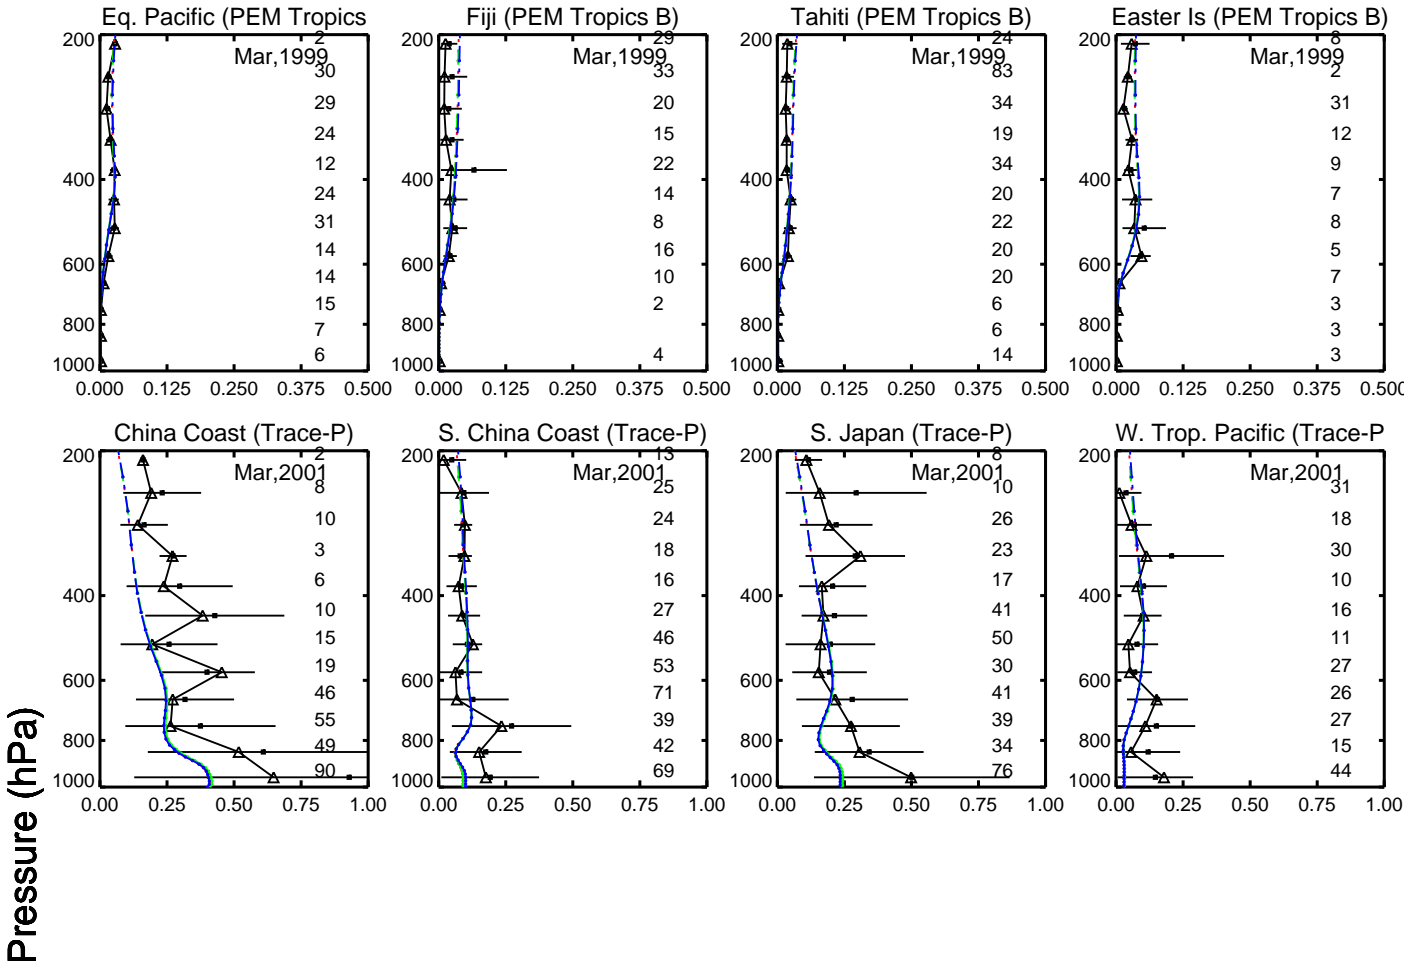

Red: v11-01f-geosp-Run0 (2013); Green: v11-01g-Run0 (2013); Blue: v11-01k-Run0 (2013)

Red: v11-01f-geosp-Run0 (2013); Green: v11-01g-Run0 (2013); Blue: v11-01k-Run0 (2013)

Red: v11-01f-geosp-Run0 (2013); Green: v11-01g-Run0 (2013); Blue: v11-01k-Run0 (2013)

PAN (ppb)