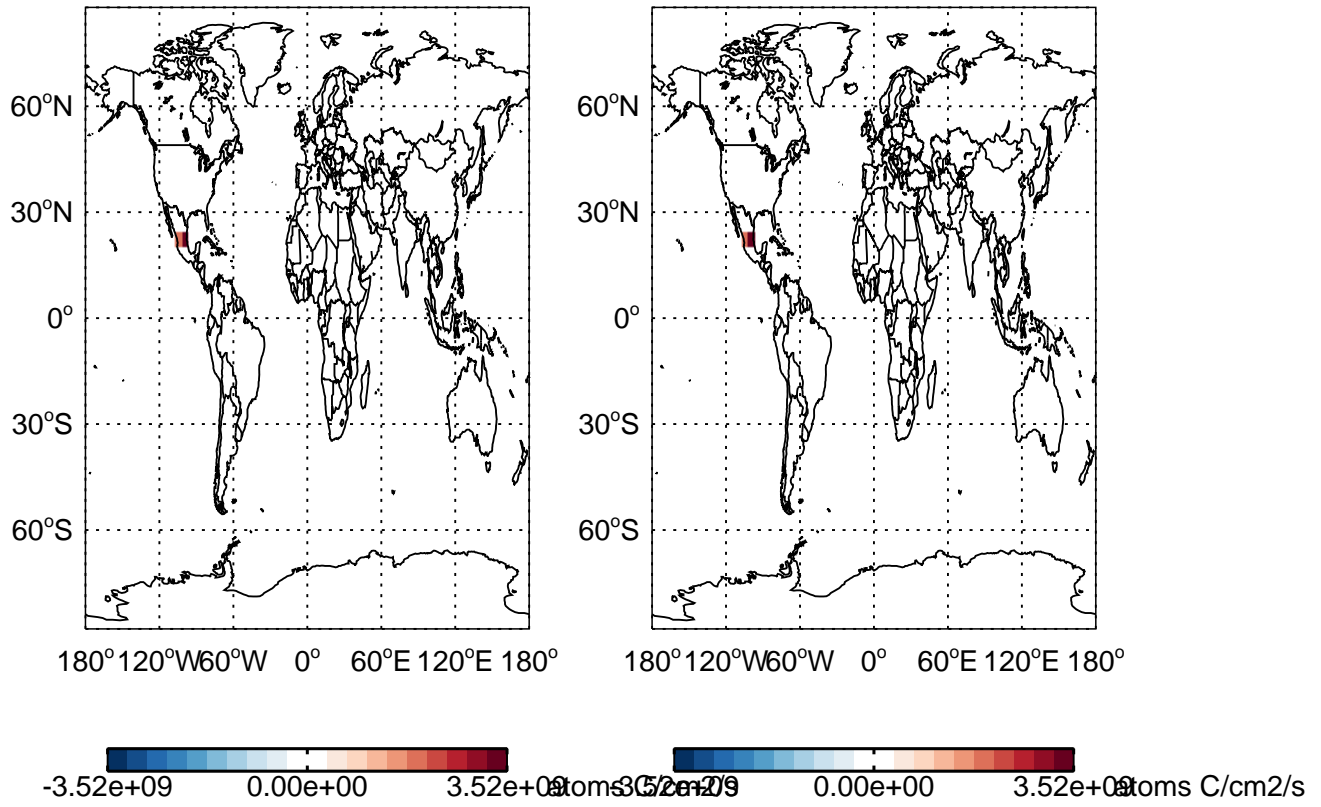

# GEOS-Chem Absolute Emission Differences

v11-01k-Run0 - v11-01f-geosfp-Run0    v11-01k-Run0 - v11-01g-Run0

PRPE anthro+biofuel emissions for Oct    PRPE anthro+biofuel emissions for Oct

v11-01k-Run0 - v11-01f-geosfp-Run0    v11-01k-Run0 - v11-01g-Run0

PRPE biomass emissions for Oct    PRPE biomass emissions for Oct

GEOS-Chem Absolute Emission Differences

v11-01k-Run0 - v11-01f-geosfp-Run0

v11-01k-Run0 - v11-01g-Run0

PRPE biogenic emissions for Oct

PRPE biogenic emissions for Oct