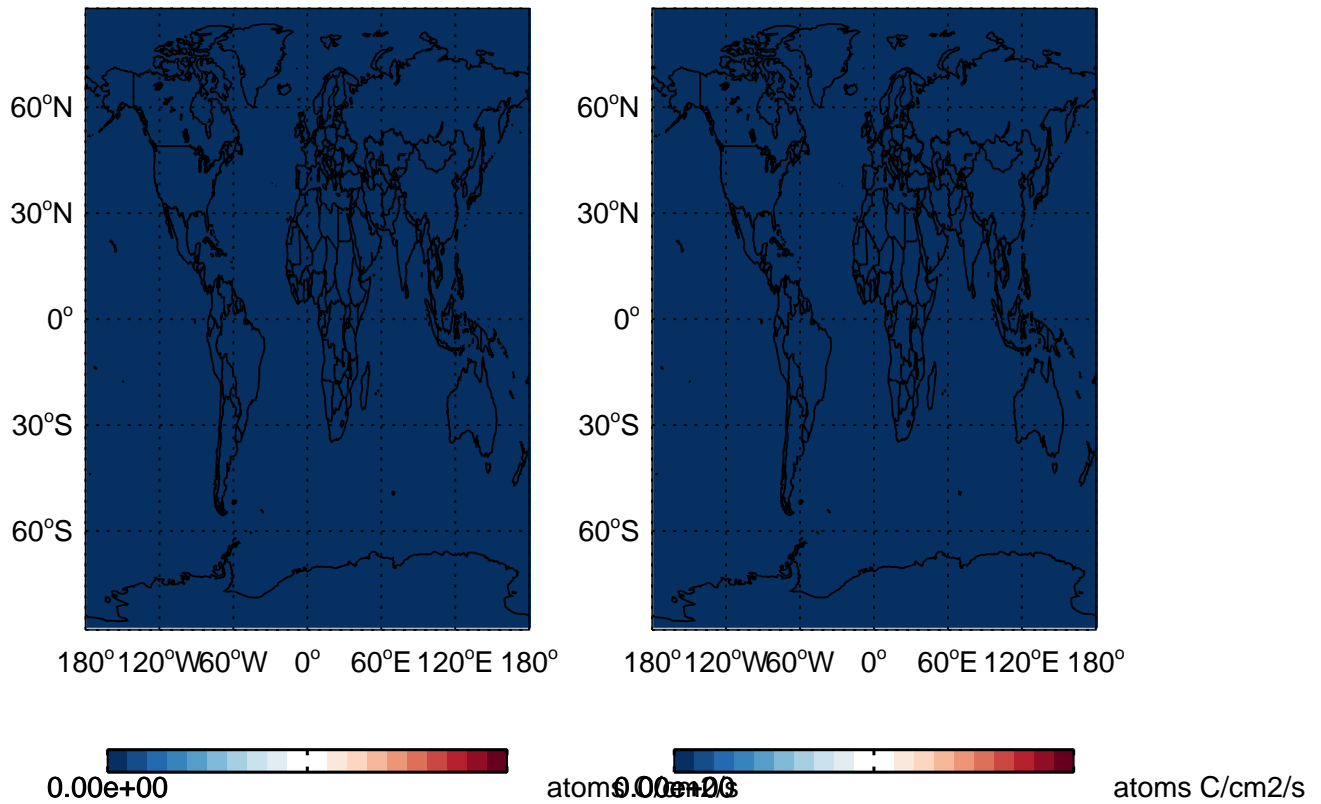

# GEOS-Chem Absolute Emission Differences

v11-01k-Run0 - v11-01f-geosfp-Run0    v11-01k-Run0 - v11-01g-Run0

PRPE anthro+biofuel emissions for Oct    PRPE anthro+biofuel emissions for Oct

v11-01k-Run0 - v11-01f-geosfp-Run0    v11-01k-Run0 - v11-01g-Run0

PRPE biomass emissions for Oct    PRPE biomass emissions for Oct

GEOS-Chem Absolute Emission Differences

v11-01k-Run0 - v11-01f-geosfp-Run0

v11-01k-Run0 - v11-01g-Run0

PRPE biogenic emissions for Oct

PRPE biogenic emissions for Oct