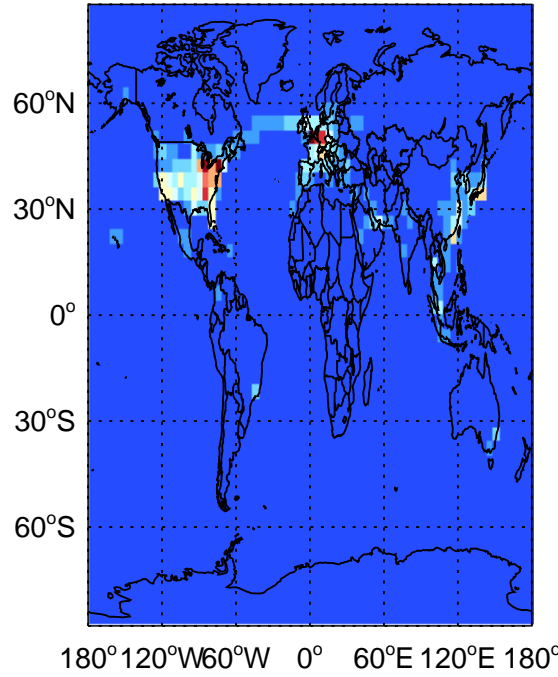

GEOS-Chem Emission Maps

v11-01f-geosfp-Run0

v11-01g-Run0

SO₂ column aircraft emissions for Jul