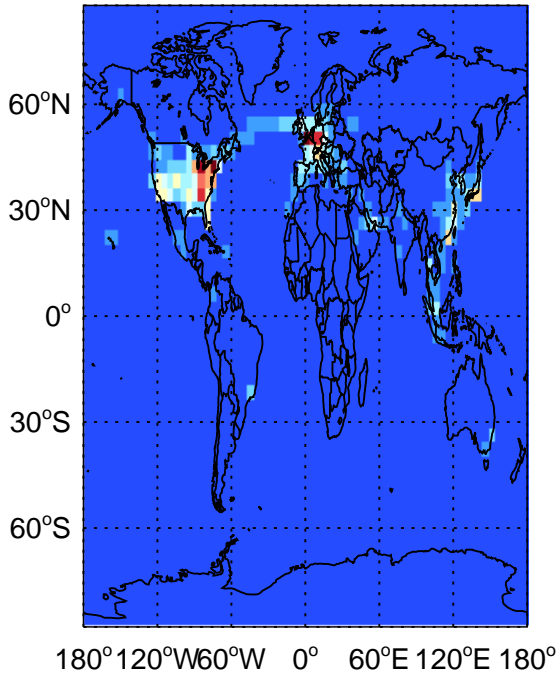

# GEOS-Chem Emission Maps

v11-01f-geosfp-Run0

v11-01g-Run0

SO<sub>2</sub> column aircraft emissions for Jul

v11-01k-Run0

SO<sub>2</sub> column aircraft emissions for Jul

# GEOS-Chem Emission Maps