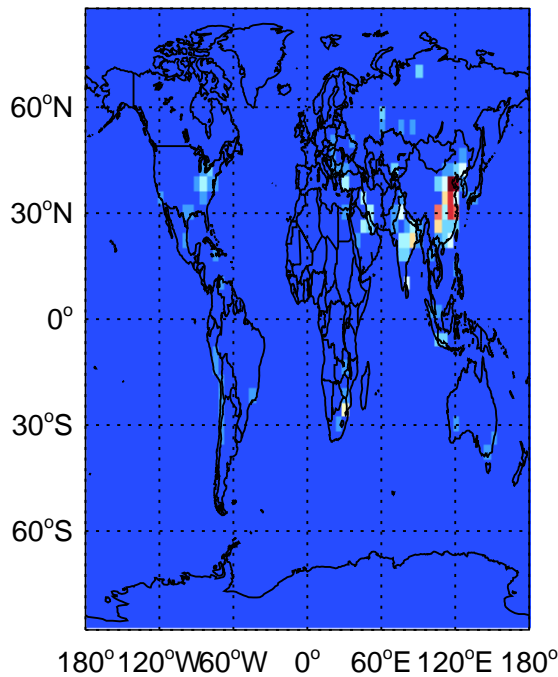

# GEOS-Chem Emission Maps

v11-01f-geosfp-Run0

v11-01g-Run0

SO2 anthro+biouel emissions for Jul SO2 anthro+biouel emissions for Jul

v11-01k-Run0

SO2 anthro+biouel emissions for Jul

# GEOS-Chem Emission Maps