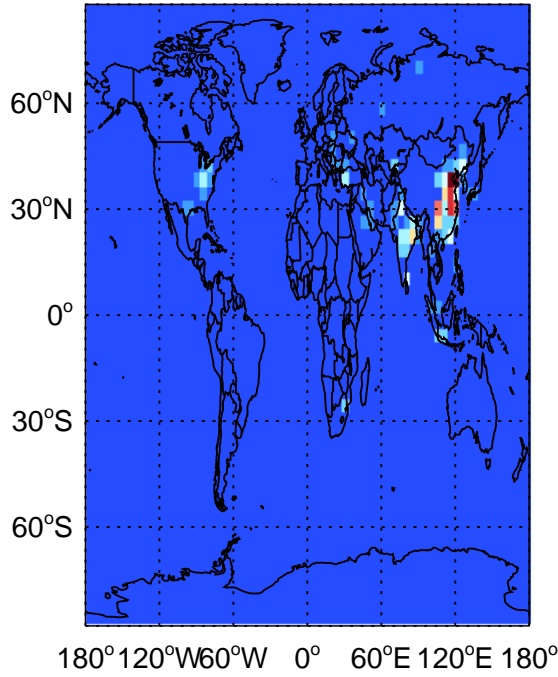

# GEOS-Chem Emission Maps

v11-01f-geosfp-Run0

v11-01g-Run0

SO2 anthro+biouel emissions for Jul SO2 anthro+biouel emissions for Jul

v11-01k-Run0

SO2 anthro+biouel emissions for Jul

# GEOS-Chem Emission Maps