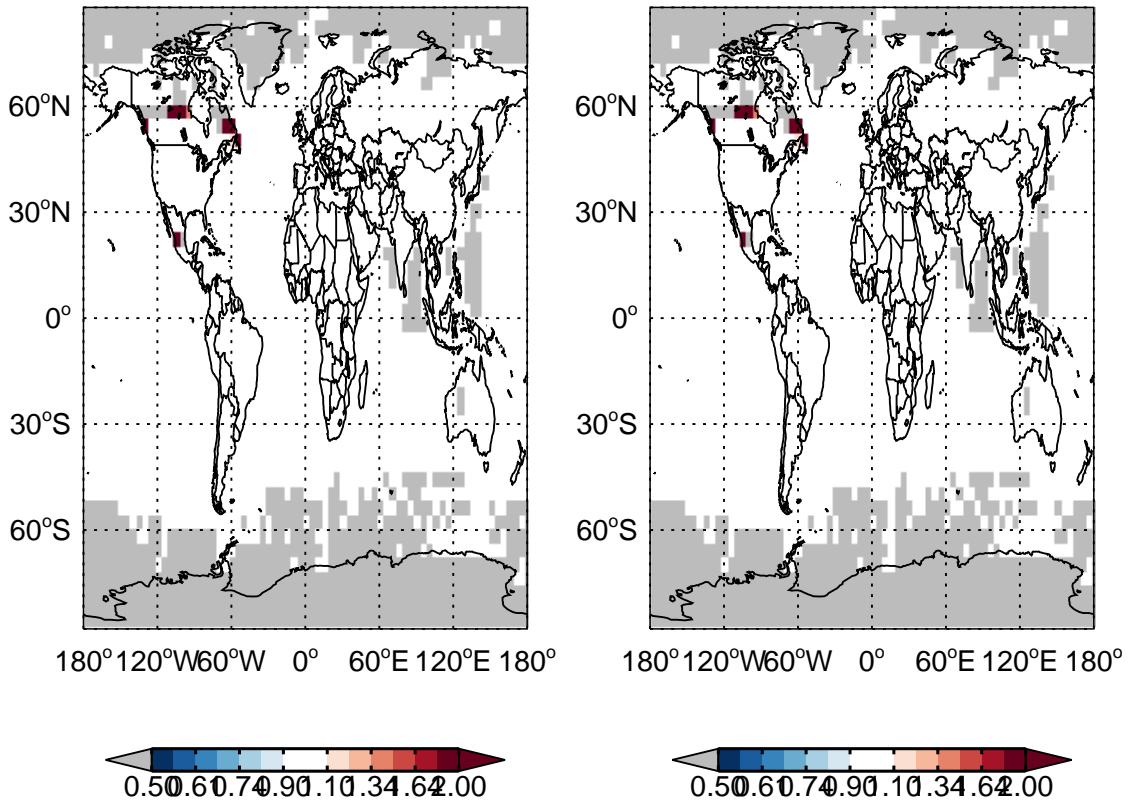

GEOS-Chem Emission Ratio Maps

v11-01k-Run0 / v11-01f-geosfp-Run0 v11-01k-Run0 / v11-01g-Run0
Ratio: ALK4 anthro+biofuel emissions for Jan Ratio: ALK4 anthro+biofuel emissions for Jan

v11-01k-Run0 / v11-01f-geosfp-Run0 v11-01k-Run0 / v11-01g-Run0
Ratio: ALK4 biomass emissions for Jan Ratio: ALK4 biomass emissions for Jan