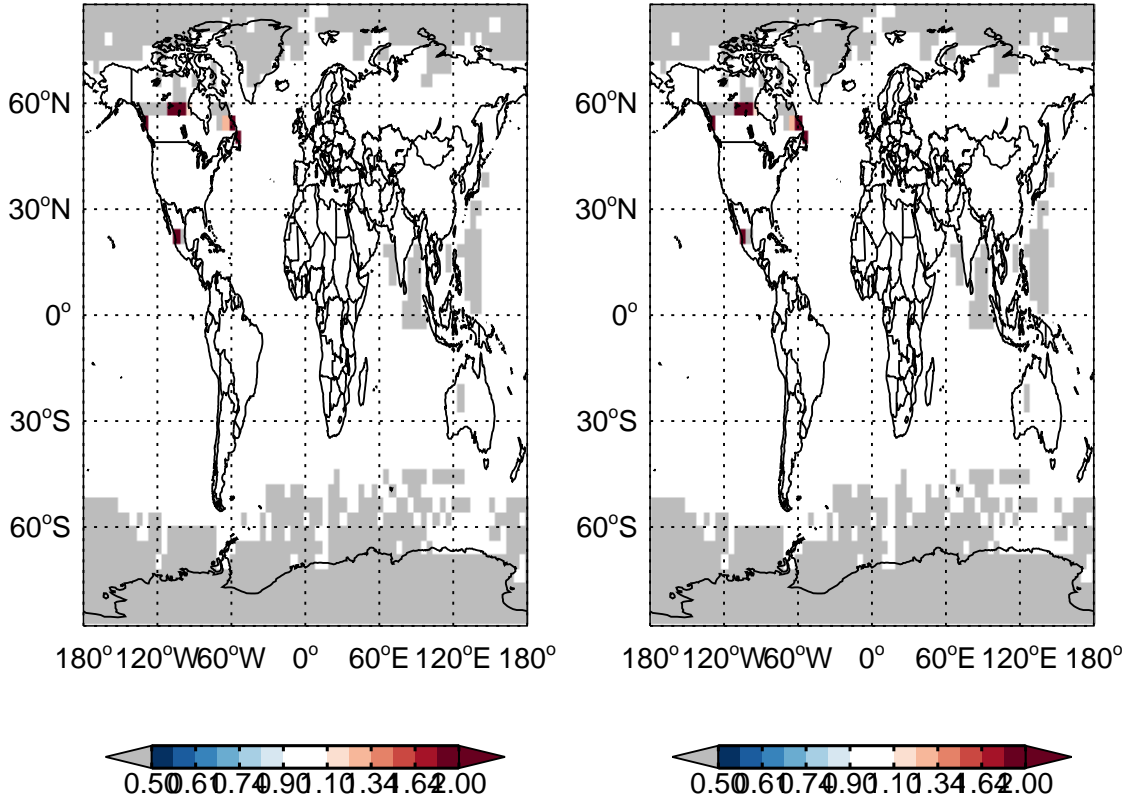

GEOS-Chem Emission Ratio Maps

v11-01k-Run0 / v11-01f-geosfp-Run0 v11-01k-Run0 / v11-01g-Run0

Ratio: ALK4 anthro+biofuel emissions for Jul Ratio: ALK4 anthro+biofuel emissions for Jul

v11-01k-Run0 / v11-01f-geosfp-Run0 v11-01k-Run0 / v11-01g-Run0

Ratio: ALK4 biomass emissions for Jul Ratio: ALK4 biomass emissions for Jul