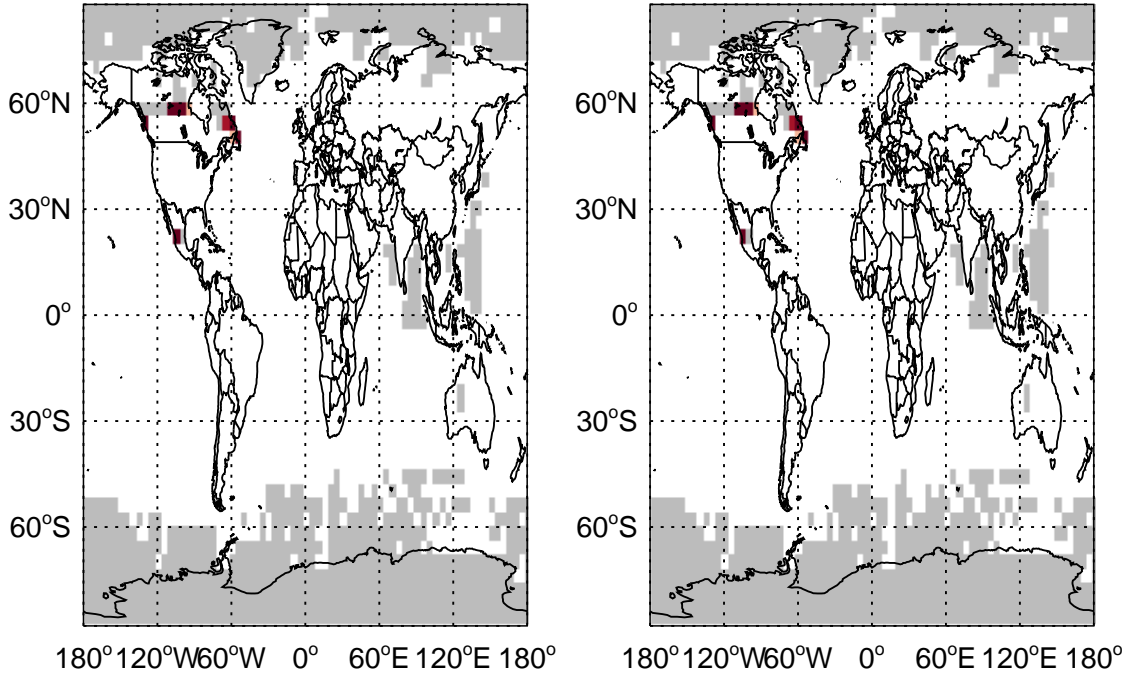

# GEOS-Chem Emission Ratio Maps

v11-01k-Run0 / v11-01f-geosfp-Run0    v11-01k-Run0 / v11-01g-Run0

Ratio: ALK4 anthro+biofuel emissions for Oct    Ratio: ALK4 anthro+biofuel emissions for Oct

v11-01k-Run0 / v11-01f-geosfp-Run0    v11-01k-Run0 / v11-01g-Run0

Ratio: ALK4 biomass emissions for Oct    Ratio: ALK4 biomass emissions for Oct