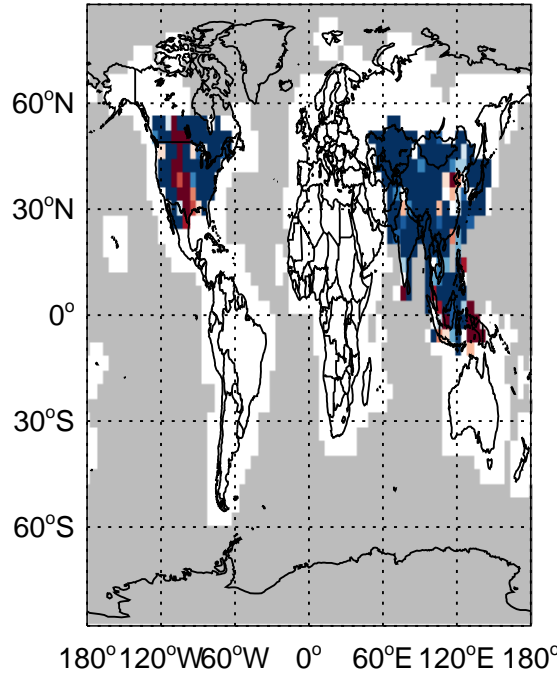

# GEOS-Chem Emission Ratio Maps

v11-01k-Run0 / v11-01f-geosfp-Run0    v11-01k-Run0 / v11-01g-Run0

Ratio: C2H6 anthro+biofuel emissions for Jan    Ratio: C2H6 anthro+biofuel emissions for Jan

v11-01k-Run0 / v11-01f-geosfp-Run0    v11-01k-Run0 / v11-01g-Run0

Ratio: CH2O biomass emissions for Jan    Ratio: CH2O biomass emissions for Jan