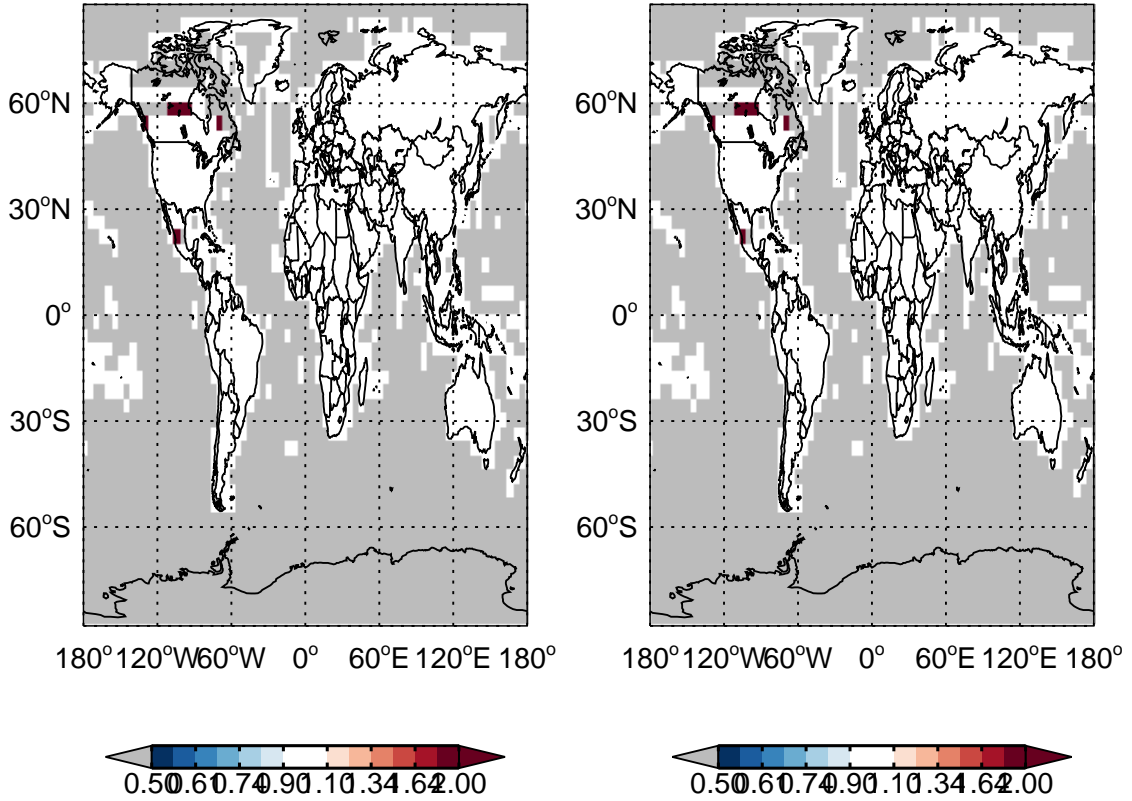

# GEOS-Chem Emission Ratio Maps

v11-01k-Run0 / v11-01f-geosfp-Run0    v11-01k-Run0 / v11-01g-Run0

Ratio: NH3 anthro emissions for Jul    Ratio: NH3 anthro emissions for Jul

v11-01k-Run0 / v11-01f-geosfp-Run0    v11-01k-Run0 / v11-01g-Run0

Ratio: NH3 biofuel emissions for Jul    Ratio: NH3 biofuel emissions for Jul

# GEOS-Chem Emission Ratio Maps

v11-01k-Run0 / v11-01f-geosfp-Run0    v11-01k-Run0 / v11-01g-Run0

Ratio: NH3 biomass emissions for Ju    Ratio: NH3 biomass emissions for Jul

v11-01k-Run0 / v11-01f-geosfp-Run0    v11-01k-Run0 / v11-01g-Run0