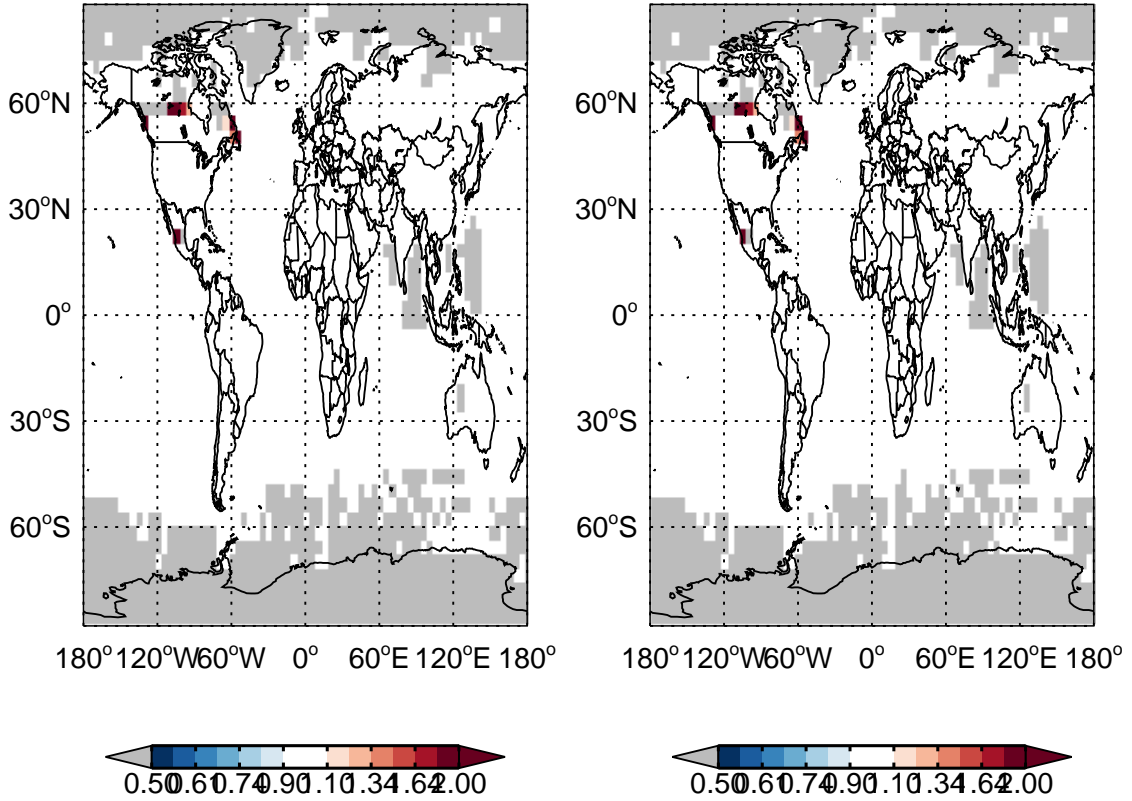

GEOS-Chem Emission Ratio Maps

v11-01k-Run0 / v11-01f-geosfp-Run0 v11-01k-Run0 / v11-01g-Run0

Ratio: PRPE anthro+biofuel emissions for Apr Ratio: PRPE anthro+biofuel emissions for Apr

v11-01k-Run0 / v11-01f-geosfp-Run0 v11-01k-Run0 / v11-01g-Run0

Ratio: PRPE biomass emissions for Apr Ratio: PRPE biomass emissions for Apr

GEOS-Chem Emission Ratio Maps

v11-01k-Run0 / v11-01f-geosfp-Run0 v11-01k-Run0 / v11-01g-Run0

Ratio: PRPE biogenic emissions for Apr Ratio: PRPE biogenic emissions for Apr