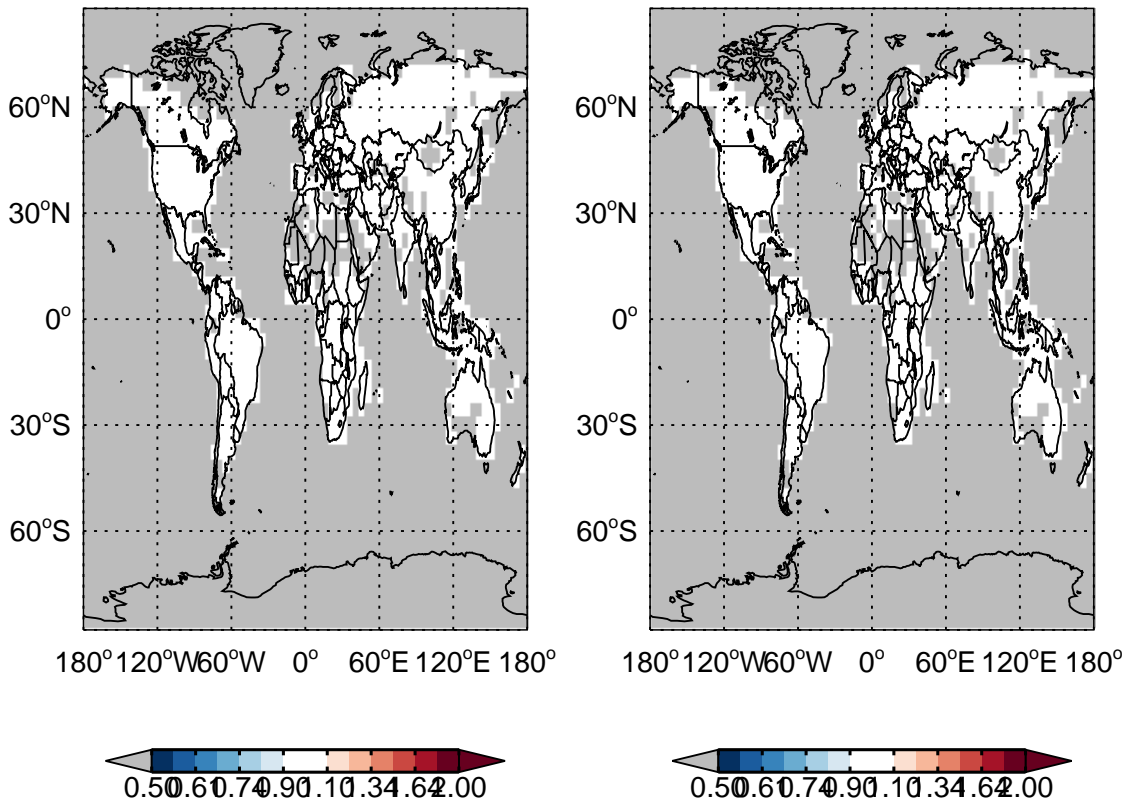

# GEOS-Chem Emission Ratio Maps

v11-01k-Run0 / v11-01f-geosfp-Run0    v11-01k-Run0 / v11-01g-Run0

Ratio: PRPE anthro+biofuel emissions for Jul    Ratio: PRPE anthro+biofuel emissions for Jul

v11-01k-Run0 / v11-01f-geosfp-Run0    v11-01k-Run0 / v11-01g-Run0

Ratio: PRPE biomass emissions for Jul    Ratio: PRPE biomass emissions for Jul

# GEOS-Chem Emission Ratio Maps

v11-01k-Run0 / v11-01f-geosfp-Run0    v11-01k-Run0 / v11-01g-Run0

Ratio: PRPE biogenic emissions for Jun    Ratio: PRPE biogenic emissions for Jul