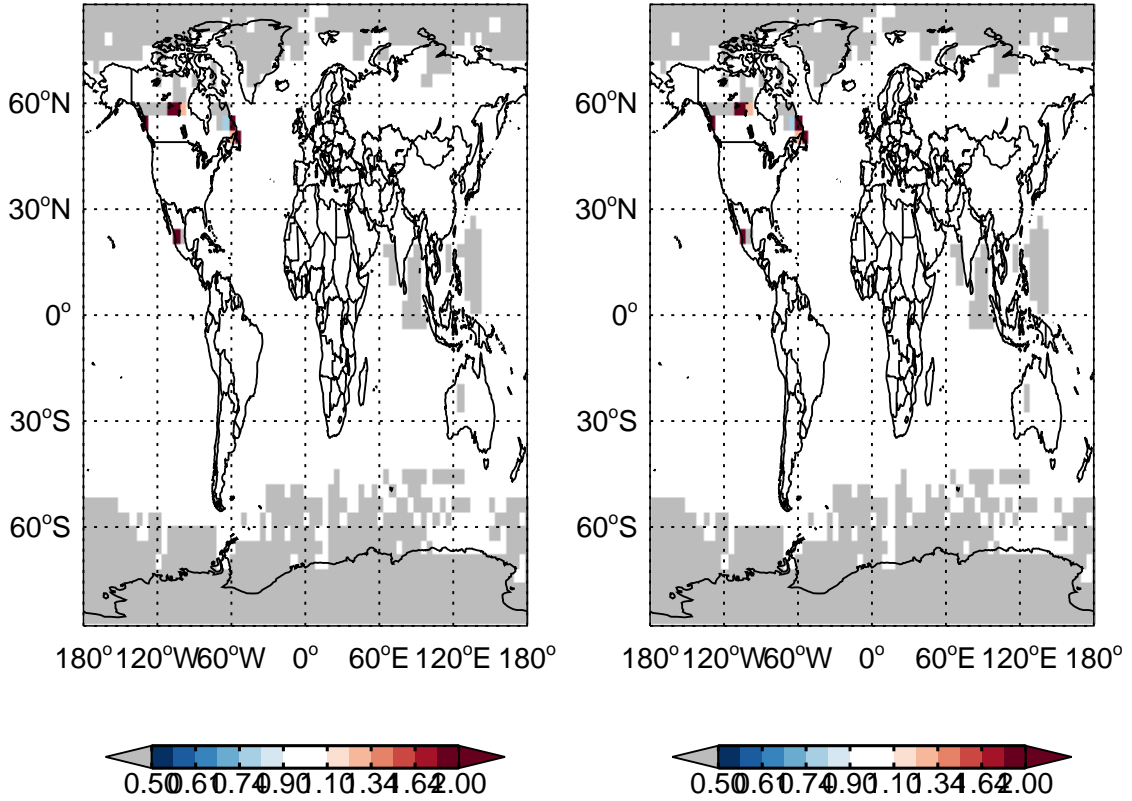

# GEOS-Chem Emission Ratio Maps

v11-01k-Run0 / v11-01f-geosfp-Run0    v11-01k-Run0 / v11-01g-Run0

Ratio: PRPE anthro+biofuel emissions for Jul    Ratio: PRPE anthro+biofuel emissions for Jul

v11-01k-Run0 / v11-01f-geosfp-Run0    v11-01k-Run0 / v11-01g-Run0

Ratio: PRPE biomass emissions for Jul    Ratio: PRPE biomass emissions for Jul

# GEOS-Chem Emission Ratio Maps

v11-01k-Run0 / v11-01f-geosfp-Run0    v11-01k-Run0 / v11-01g-Run0

Ratio: PRPE biogenic emissions for Jun    Ratio: PRPE biogenic emissions for Jul