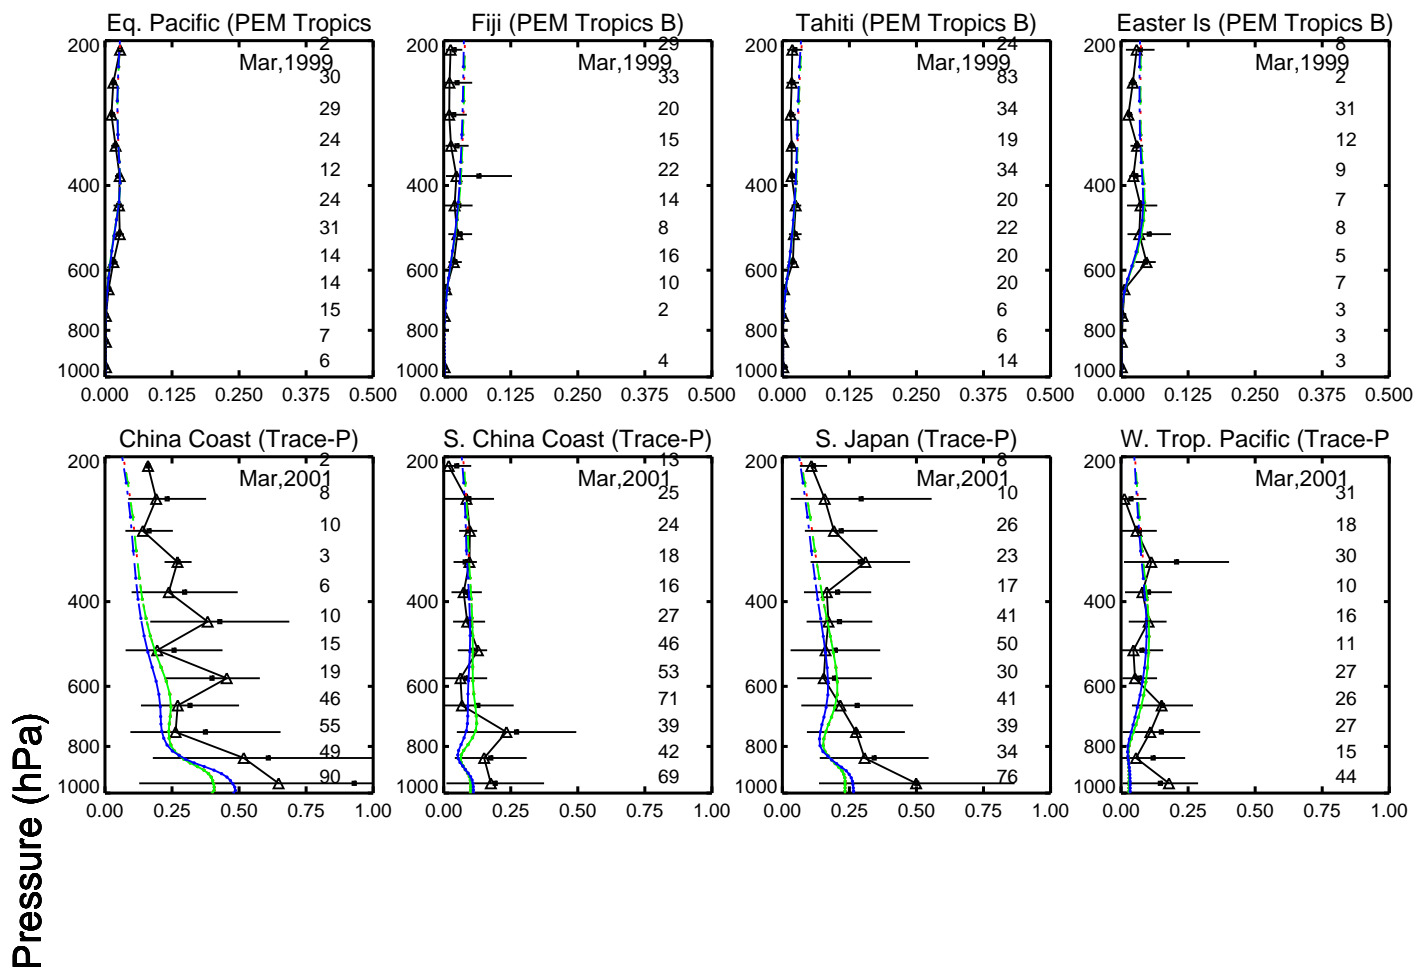

Red: v11-01k-Run0 (2013); Green: v11-01-public-Run0 (2013); Blue: v11-02a (2013)

Red: v11-01k-Run0 (2013); Green: v11-01-public-Run0 (2013); Blue: v11-02a (2013)

Red: v11-01k-Run0 (2013); Green: v11-01-public-Run0 (2013); Blue: v11-02a (2013)

PAN (ppb)