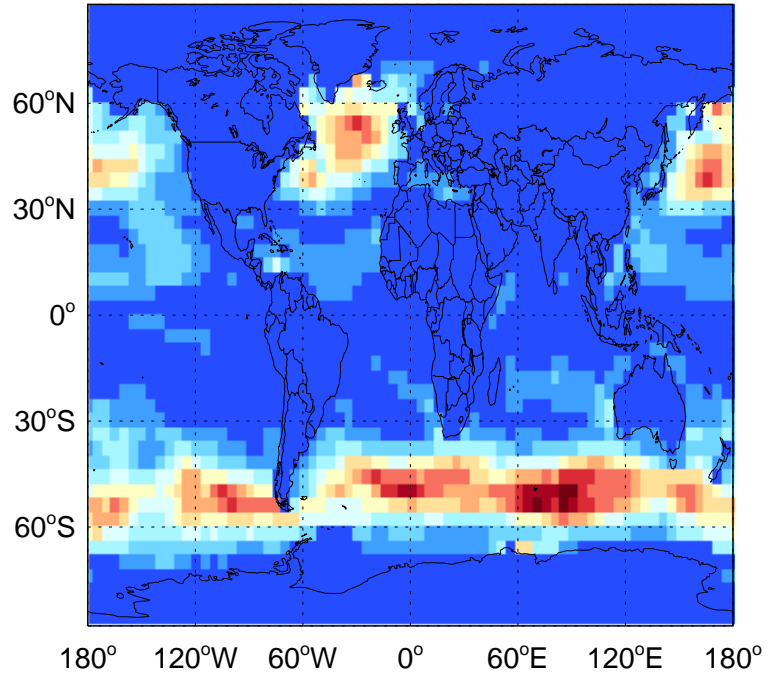

GEOS-Chem Emission Maps

v11-01k-Run0

Br2 biogenic emissions for Jan

0.00e+00 1.63e-13 3.26e-13kg/m2/s

v11-01-public-Run0

Br2 biogenic emissions for Jan

0.00e+00 1.63e-13 3.26e-13kg/m2/s

v11-02a