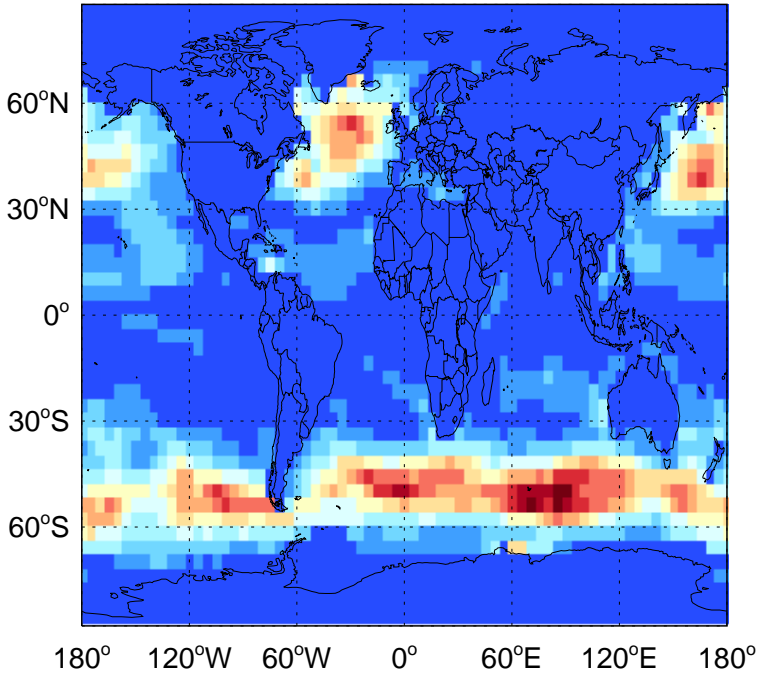

GEOS-Chem Emission Maps

v11-01k-Run0

Br2 biogenic emissions for Jan

0.00e+00 1.63e-13 3.26e-13kg/m2/s

v11-01-public-Run0

Br2 biogenic emissions for Jan

0.00e+00 1.63e-13 3.26e-13kg/m2/s

v11-02a