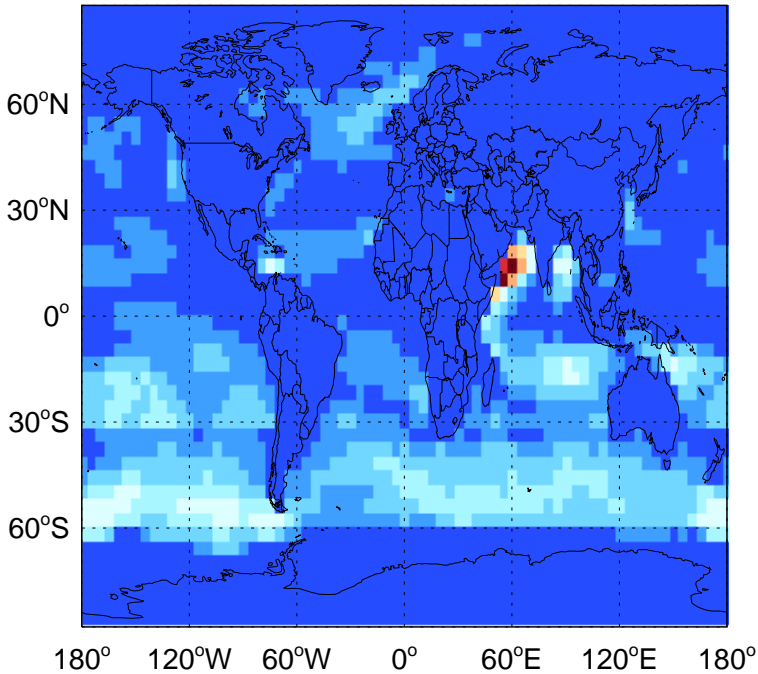

GEOS-Chem Emission Maps

v11-01k-Run0

Br2 biogenic emissions for Jul

0.00e+00 1.24e-13 2.47e-13kg/m2/s

v11-01-public-Run0

Br2 biogenic emissions for Jul

0.00e+00 1.24e-13 2.47e-13kg/m2/s

v11-02a

Br2 biogenic emissions for Jul

0.00e+00 1.24e-13 2.47e-13kg/m2/s