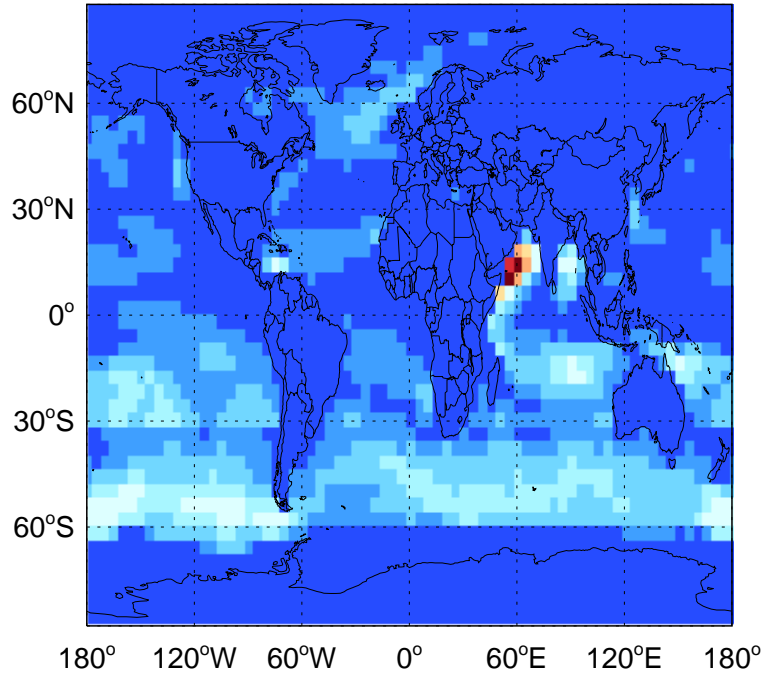

GEOS-Chem Emission Maps

v11-01k-Run0

Br2 biogenic emissions for Jul

0.00e+00 1.24e-13 2.47e-13kg/m2/s

v11-01-public-Run0

Br2 biogenic emissions for Jul

0.00e+00 1.24e-13 2.47e-13kg/m2/s

v11-02a

Br2 biogenic emissions for Jul

0.00e+00 1.24e-13 2.47e-13kg/m2/s