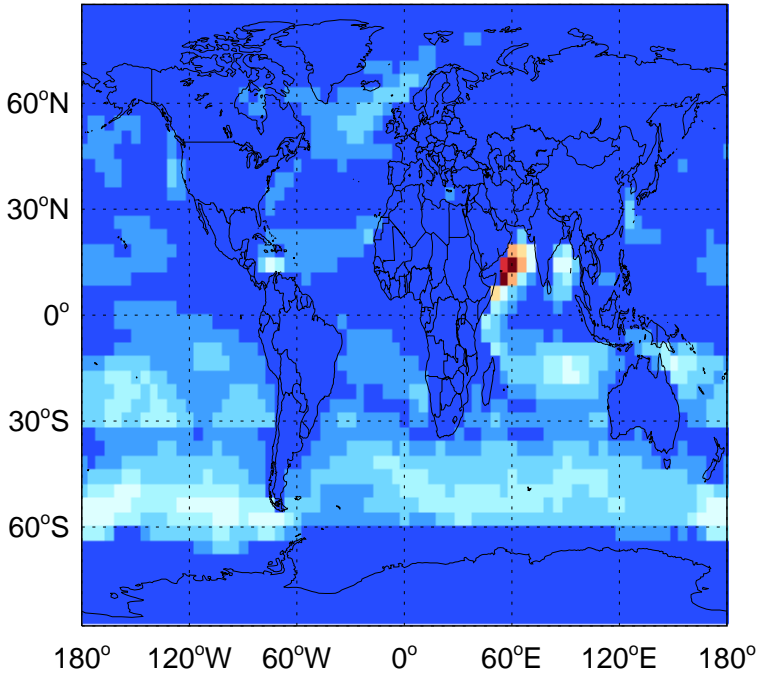

GEOS-Chem Emission Maps

v11-01k-Run0

Br2 biogenic emissions for Jul

0.00e+00 1.24e-13 2.47e-13kg/m2/s

v11-01-public-Run0

Br2 biogenic emissions for Jul

0.00e+00 1.24e-13 2.47e-13kg/m2/s

v11-02a

Br2 biogenic emissions for Jul

0.00e+00 1.24e-13 2.47e-13kg/m2/s