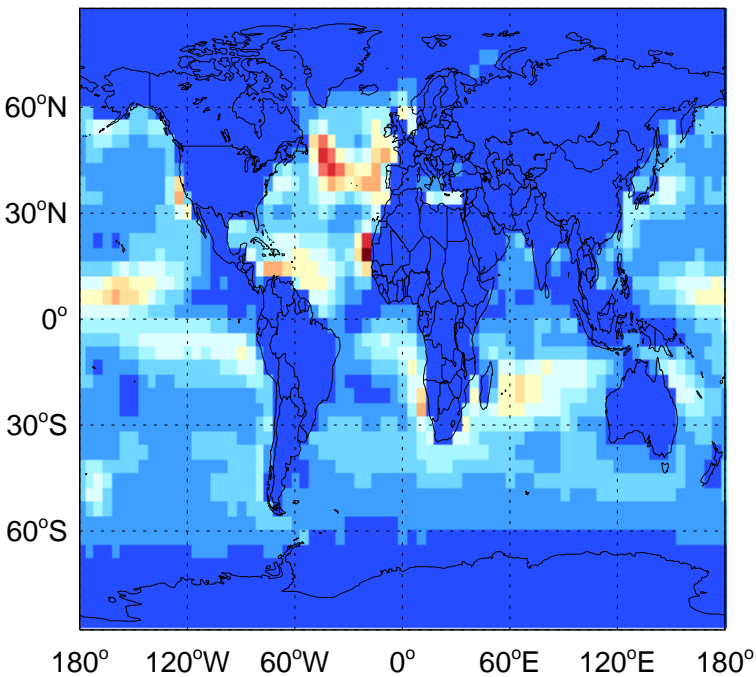

0.00e+00 1.78e+06 3.57e+06kg S