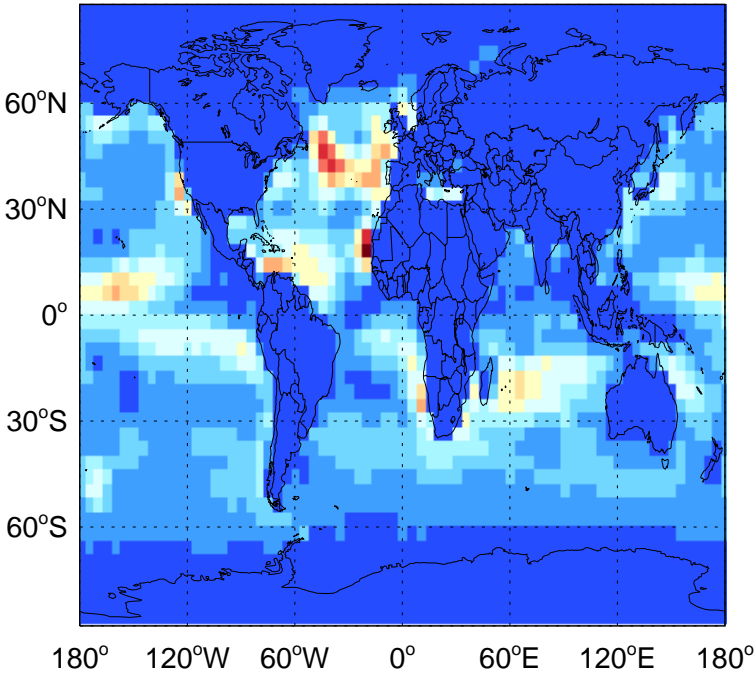

GEOS-Chem Emission Maps

v11-01k-Run0

DMS biogenic emissions for Apr

0.00e+00 1.78e+06 3.57e+06kg S

v11-01-public-Run0

DMS biogenic emissions for Apr

0.00e+00 1.78e+06 3.57e+06kg S

v11-02a