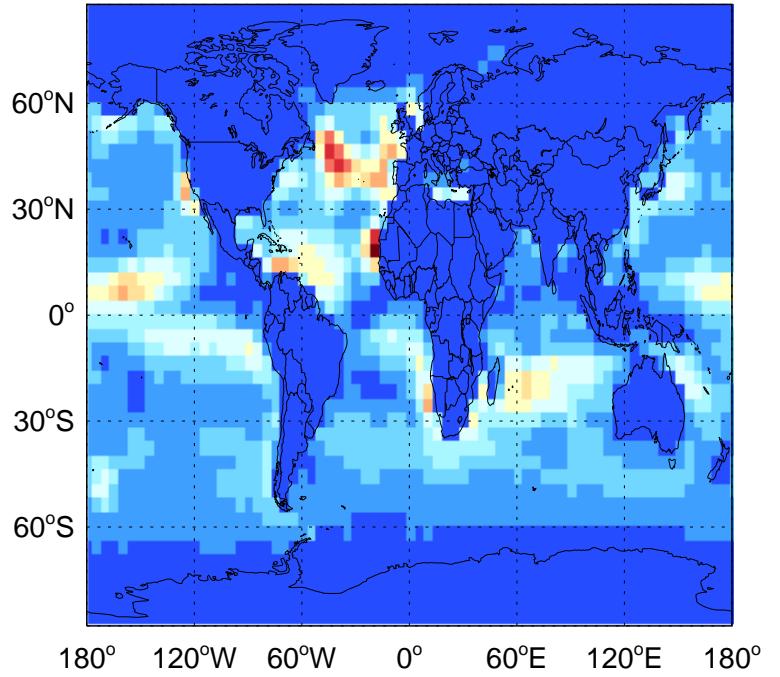

GEOS-Chem Emission Maps

v11-01k-Run0

DMS biogenic emissions for Apr

0.00e+00 1.78e+06 3.57e+06kg S

v11-01-public-Run0

DMS biogenic emissions for Apr

0.00e+00 1.78e+06 3.57e+06kg S

v11-02a