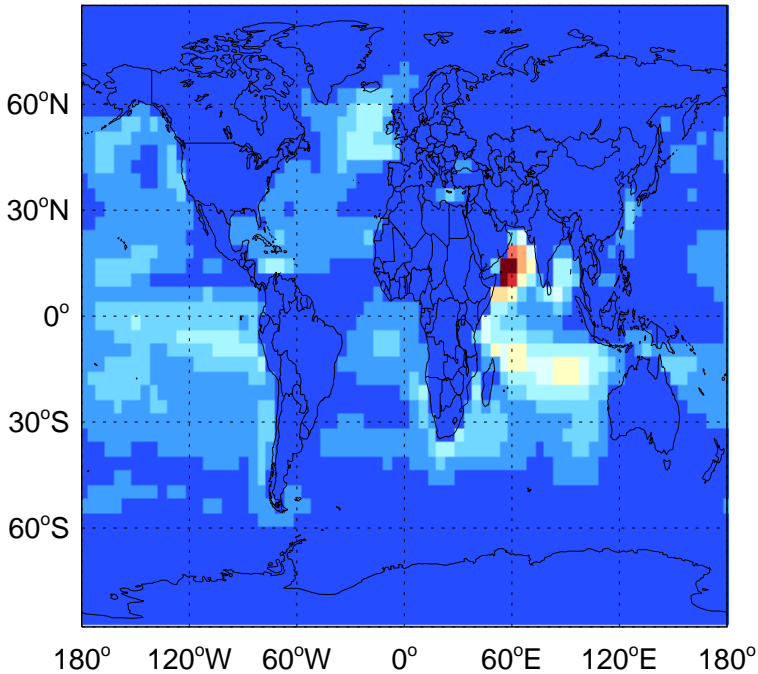

0.00e+00 3.66e+06 7.31e+06kg S