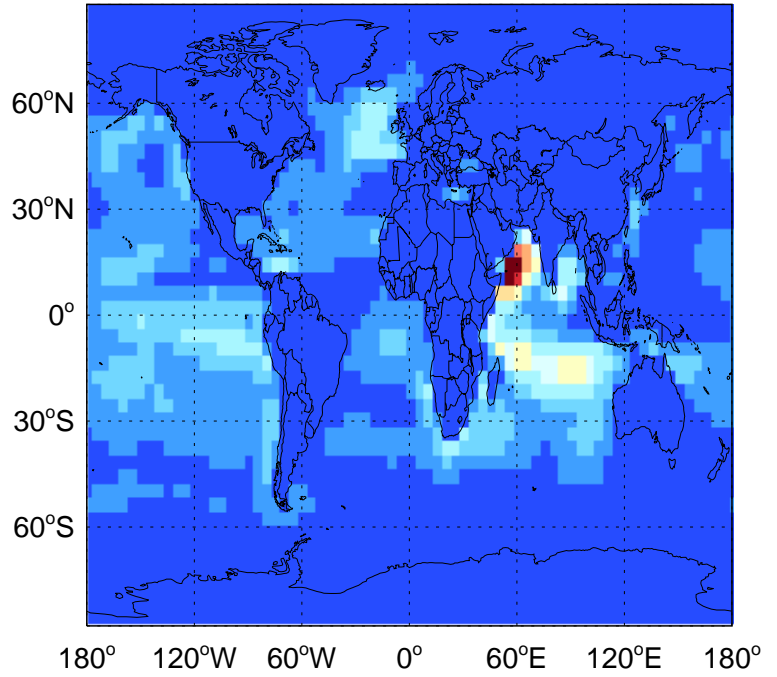

GEOS-Chem Emission Maps

v11-01k-Run0

DMS biogenic emissions for Jul

0.00e+00 3.66e+06 7.31e+06kg S

v11-01-public-Run0

DMS biogenic emissions for Jul

0.00e+00 3.66e+06 7.31e+06kg S

v11-02a