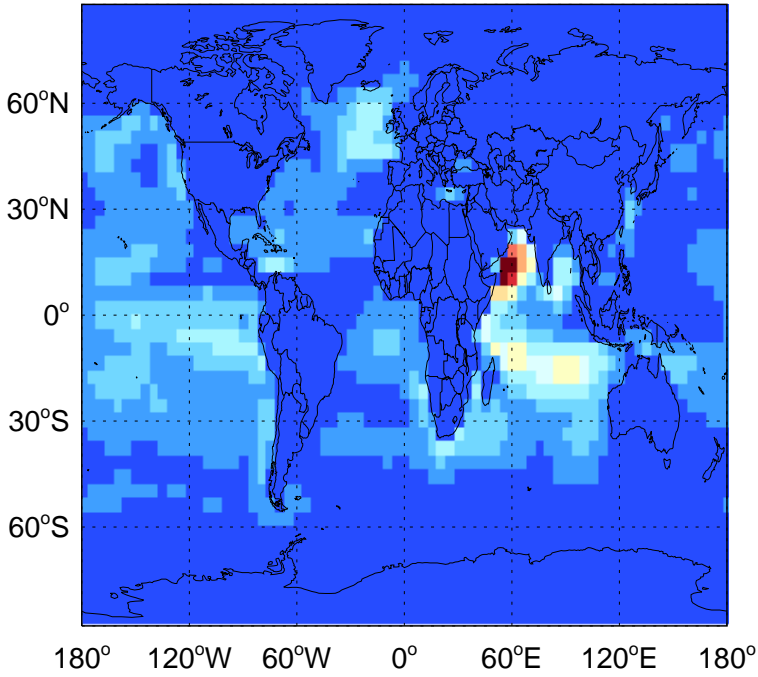

GEOS-Chem Emission Maps

v11-01k-Run0

DMS biogenic emissions for Jul

0.00e+00 3.66e+06 7.31e+06kg S

v11-01-public-Run0

DMS biogenic emissions for Jul

0.00e+00 3.66e+06 7.31e+06kg S

v11-02a