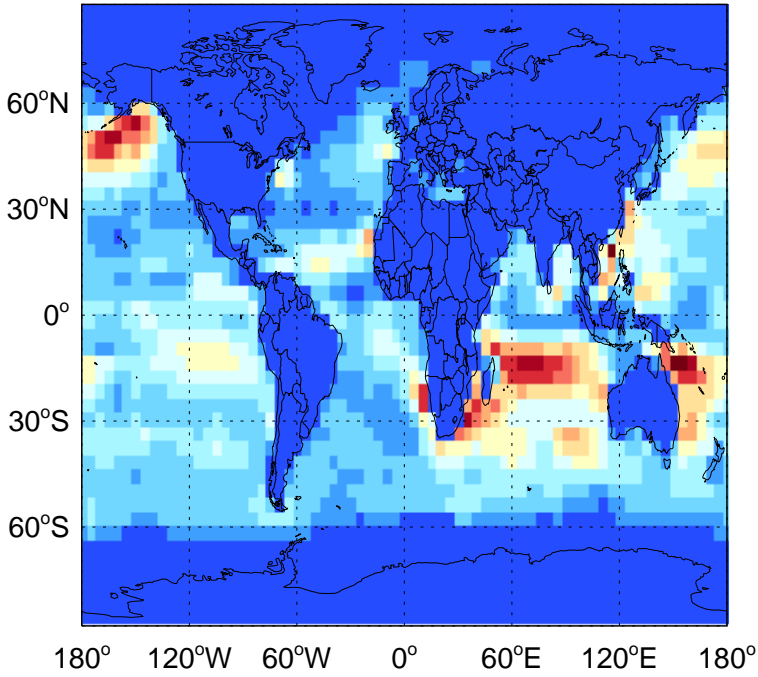

GEOS-Chem Emission Maps

v11-01k-Run0

DMS biogenic emissions for Oct

0.00e+00 1.60e+06 3.19e+06 kg S

v11-01-public-Run0

DMS biogenic emissions for Oct

0.00e+00 1.60e+06 3.19e+06 kg S

v11-02a