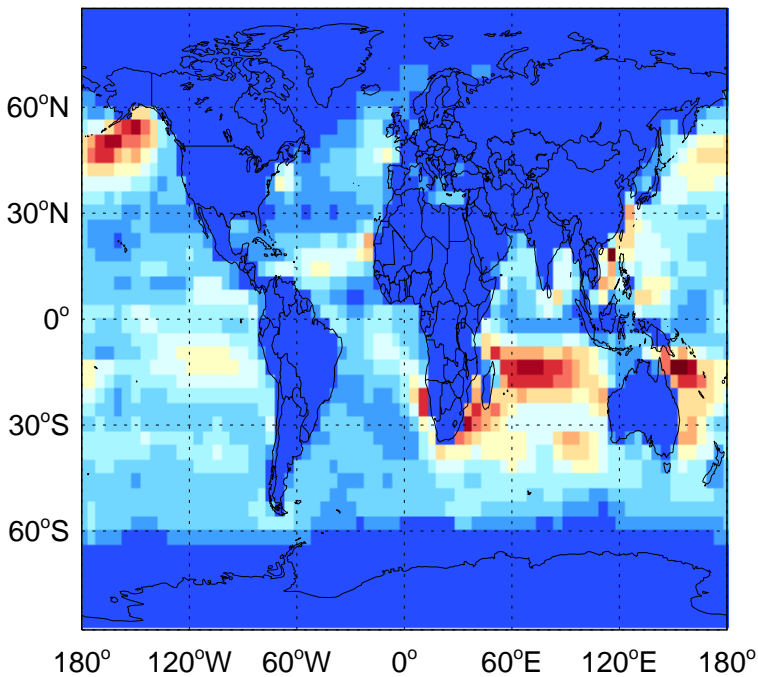

0.00e+00 1.60e+06 3.19e+06 kg S