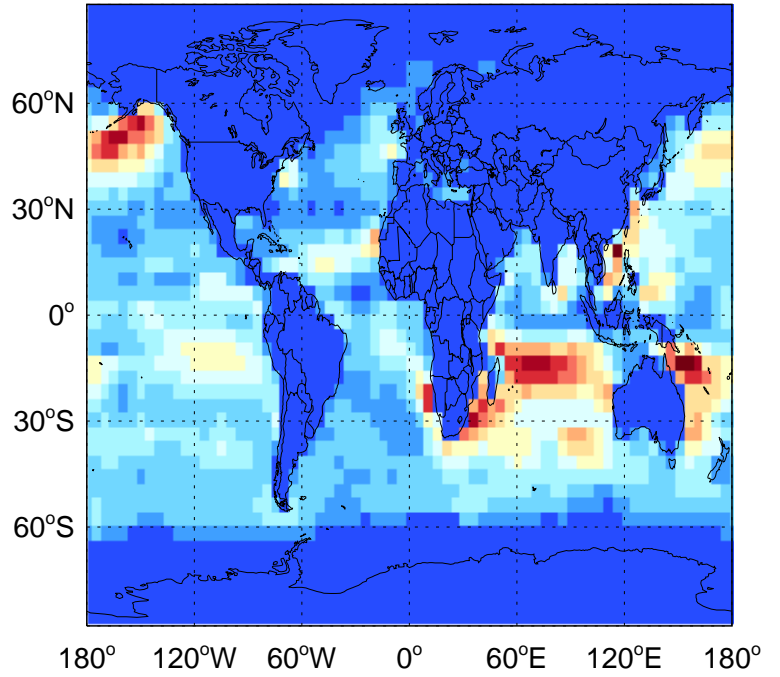

GEOS-Chem Emission Maps

v11-01k-Run0

DMS biogenic emissions for Oct

0.00e+00 1.60e+06 3.19e+06 kg S

v11-01-public-Run0

DMS biogenic emissions for Oct

0.00e+00 1.60e+06 3.19e+06 kg S

v11-02a