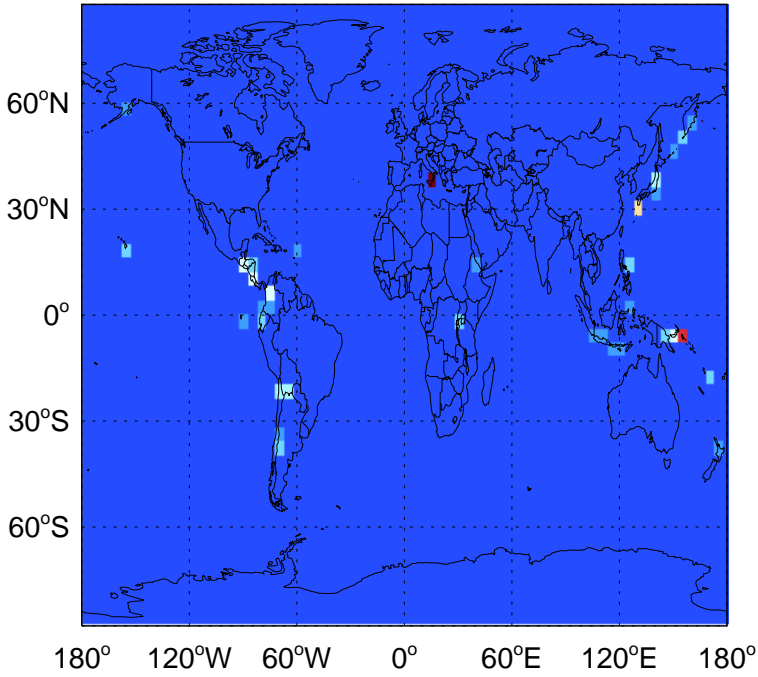

SO2 biomass emissions for Apr

0.00e+00 1.67e+06 3.34e+06kg S

v11-02a

SO2 biomass emissions for Apr

0.00e+00 1.67e+06 3.34e+06kg S

GEOS-Chem Emission Maps

v11-01k-Run0

SO2 column nonerup volc emissions for Apr