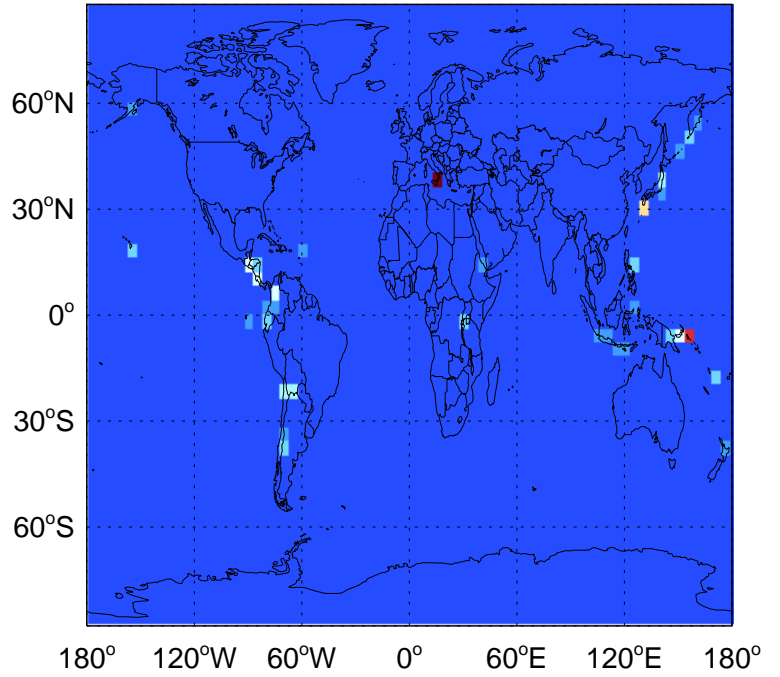

0.00e+00 3.58e+07 7.16e+07kg S

v11-02a

SO2 column nonerup volc emissions for Apr