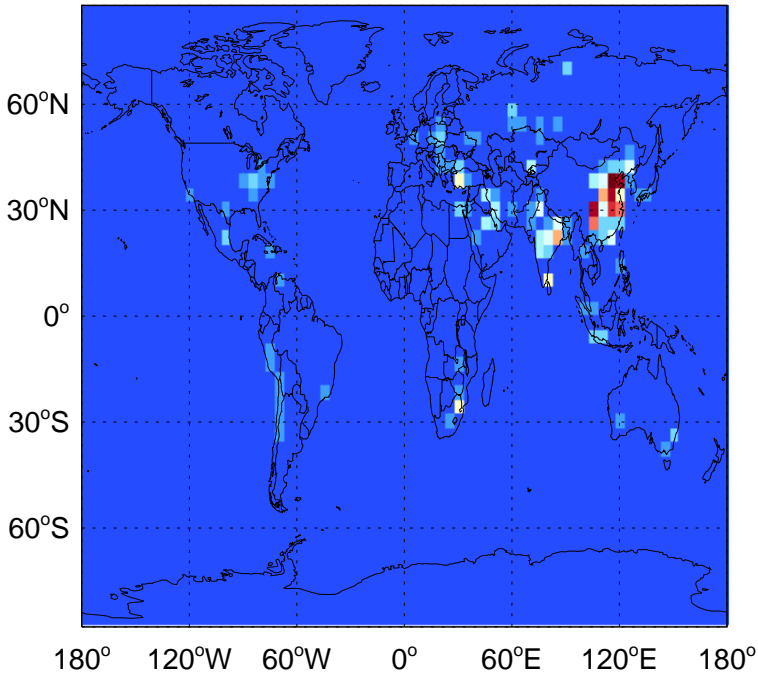

GEOS-Chem Emission Maps

v11-01k-Run0

SO2 column anthro emissions for Apr

0.00e+00 3.71e+09 7.42e+09kg S

v11-01-public-Run0

SO2 column anthro emissions for Apr

0.00e+00 3.71e+09 7.42e+09kg S

v11-02a

SO2 column anthro emissions for Apr

0.00e+00 5.16e+07 1.03e+08kg S

GEOS-Chem Emission Maps

v11-01k-Run0

SO2 column aircraft emissions for Apr

0.00e+00 6.76e+04 1.35e+05 kg S

v11-01-public-Run0

SO2 column aircraft emissions for Apr

0.00e+00 6.76e+04 1.35e+05 kg S

v11-02a

SO2 column aircraft emissions for Apr

0.00e+00 6.76e+04 1.35e+05 kg S

GEOS-Chem Emission Maps

v11-01k-Run0

SO2 biofuel emissions for Apr

v11-01-public-Run0