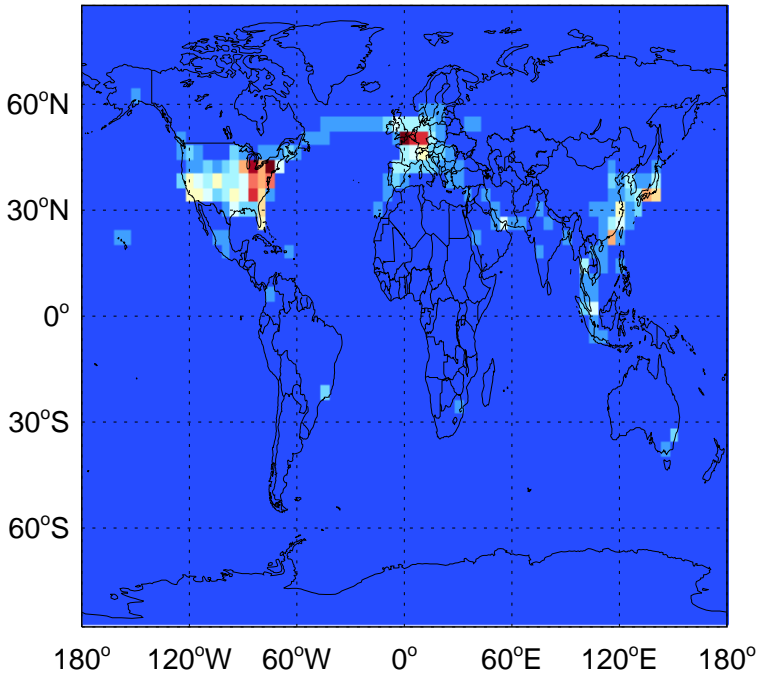

0.00e+00 6.76e+04 1.35e+05 kg S