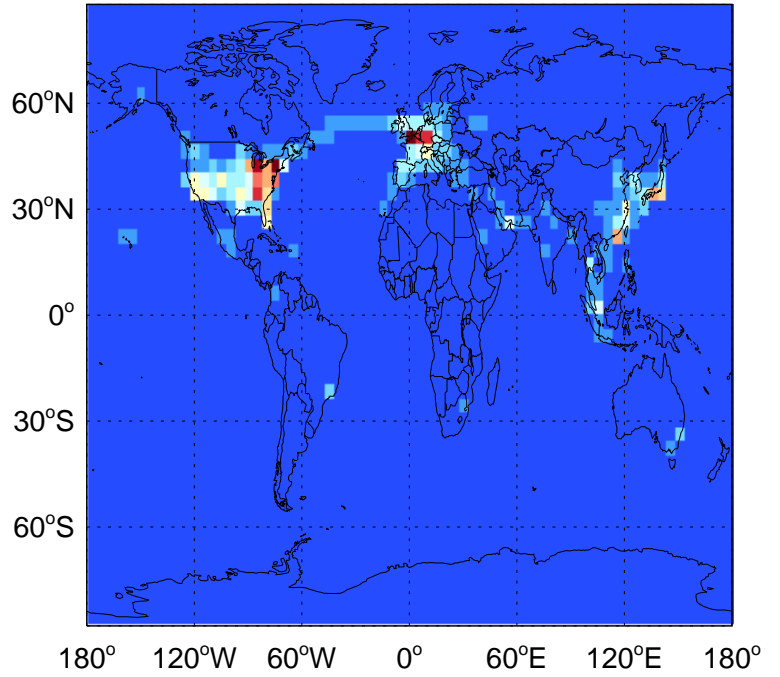

GEOS-Chem Emission Maps

v11-01k-Run0

SO2 column anthro emissions for Apr

0.00e+00 3.71e+09 7.42e+09kg S

v11-01-public-Run0

SO2 column anthro emissions for Apr

0.00e+00 3.71e+09 7.42e+09kg S

v11-02a

SO2 column anthro emissions for Apr

0.00e+00 5.16e+07 1.03e+08kg S

GEOS-Chem Emission Maps

v11-01k-Run0

SO2 column aircraft emissions for Apr

0.00e+00 6.76e+04 1.35e+05 kg S

v11-01-public-Run0

SO2 column aircraft emissions for Apr