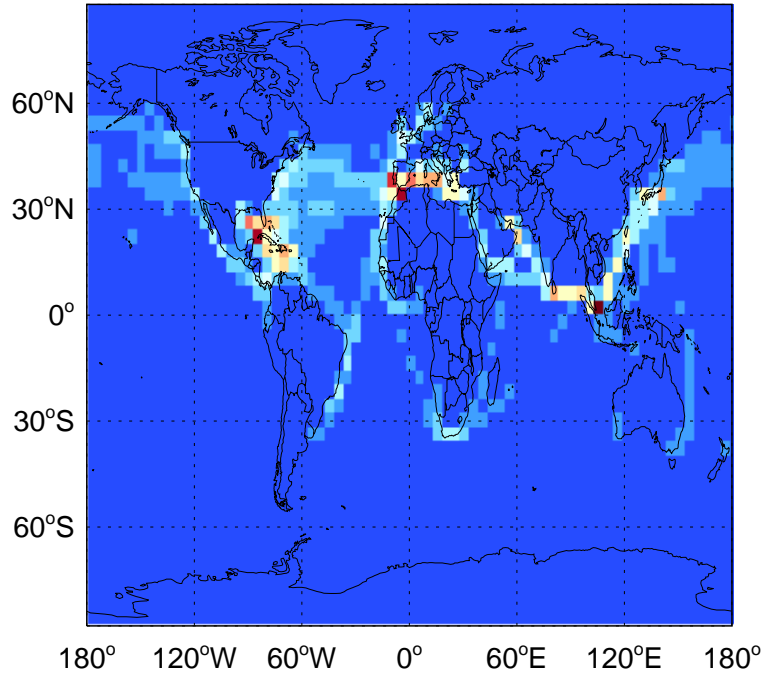

v11-01-public-Run0

SO₂ ship emissions for Apr