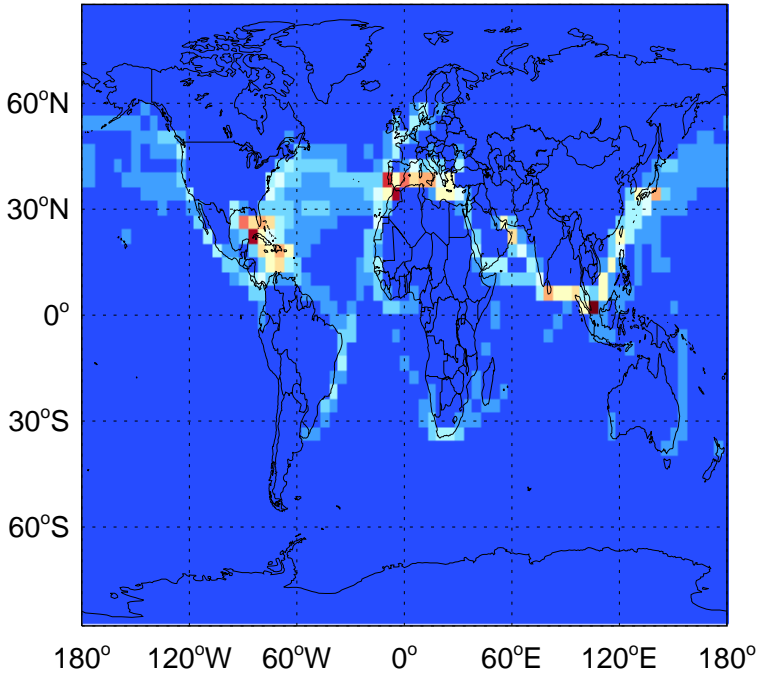

GEOS-Chem Emission Maps

v11-01k-Run0

SO₂ ship emissions for Apr