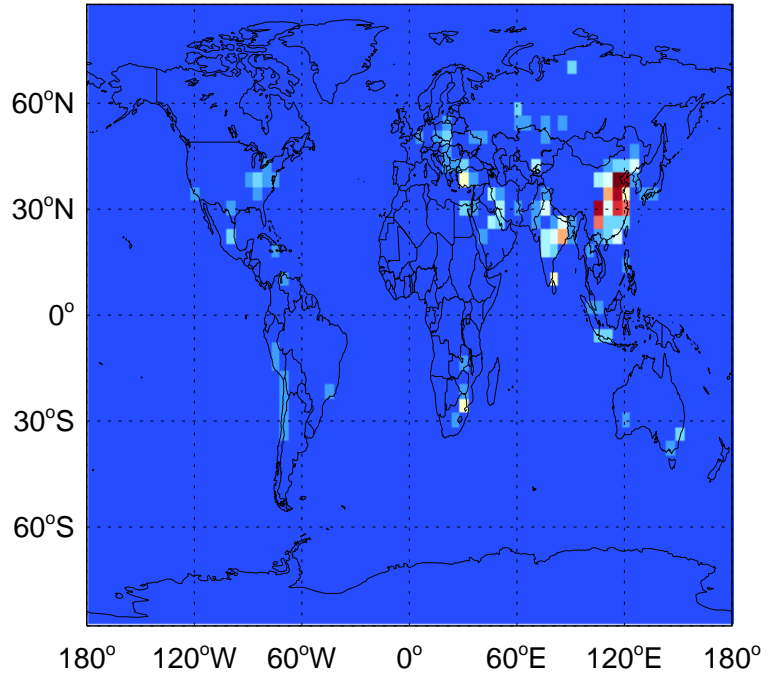

GEOS-Chem Emission Maps

v11-01k-Run0

SO2 column anthro emissions for Apr

0.00e+00 3.71e+09 7.42e+09kg S

v11-01-public-Run0

SO2 column anthro emissions for Apr

0.00e+00 3.71e+09 7.42e+09kg S

v11-02a

SO2 column anthro emissions for Apr

0.00e+00 5.16e+07 1.03e+08kg S

GEOS-Chem Emission Maps

v11-01k-Run0

SO2 column aircraft emissions for Apr

0.00e+00 6.76e+04 1.35e+05 kg S

v11-01-public-Run0

SO2 column aircraft emissions for Apr

0.00e+00 6.76e+04 1.35e+05 kg S

v11-02a

SO2 column aircraft emissions for Apr

0.00e+00 6.76e+04 1.35e+05 kg S

GEOS-Chem Emission Maps

v11-01k-Run0

SO2 biofuel emissions for Apr

v11-01-public-Run0