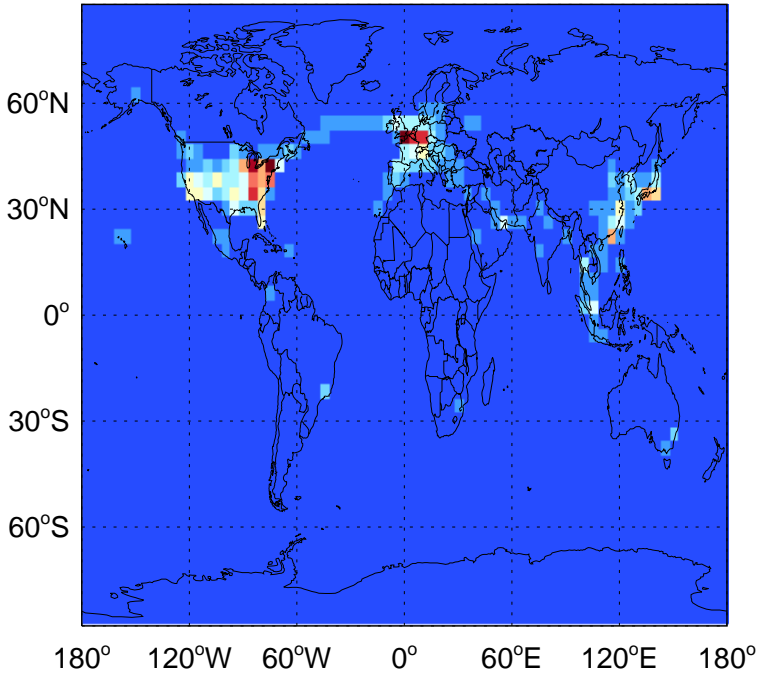

GEOS-Chem Emission Maps

v11-01k-Run0

SO2 column anthro emissions for Apr

0.00e+00 3.71e+09 7.42e+09kg S

v11-01-public-Run0

SO2 column anthro emissions for Apr

0.00e+00 3.71e+09 7.42e+09kg S

v11-02a

SO2 column anthro emissions for Apr

0.00e+00 5.16e+07 1.03e+08kg S

GEOS-Chem Emission Maps

v11-01k-Run0

SO2 column aircraft emissions for Apr

0.00e+00 6.76e+04 1.35e+05 kg S

v11-01-public-Run0

SO2 column aircraft emissions for Apr