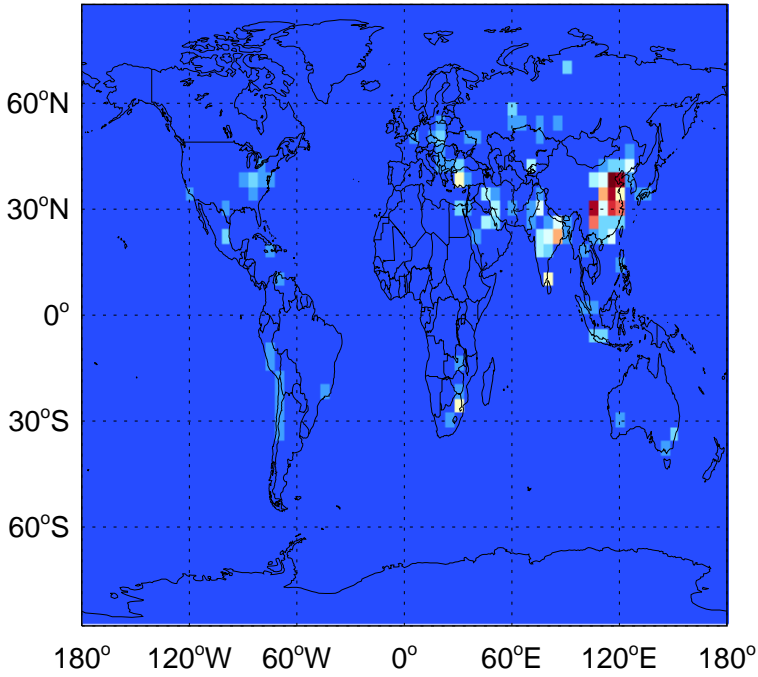

GEOS-Chem Emission Maps

v11-01k-Run0

SO2 column anthro emissions for Apr

0.00e+00 3.71e+09 7.42e+09kg S

v11-01-public-Run0

SO2 column anthro emissions for Apr

0.00e+00 3.71e+09 7.42e+09kg S

v11-02a

SO2 column anthro emissions for Apr

0.00e+00 5.16e+07 1.03e+08kg S

GEOS-Chem Emission Maps

v11-01k-Run0

SO2 column aircraft emissions for Apr

0.00e+00 6.76e+04 1.35e+05 kg S

v11-01-public-Run0

SO2 column aircraft emissions for Apr

0.00e+00 6.76e+04 1.35e+05 kg S

v11-02a

SO2 column aircraft emissions for Apr

0.00e+00 6.76e+04 1.35e+05 kg S

GEOS-Chem Emission Maps

v11-01k-Run0

SO2 biofuel emissions for Apr

v11-01-public-Run0