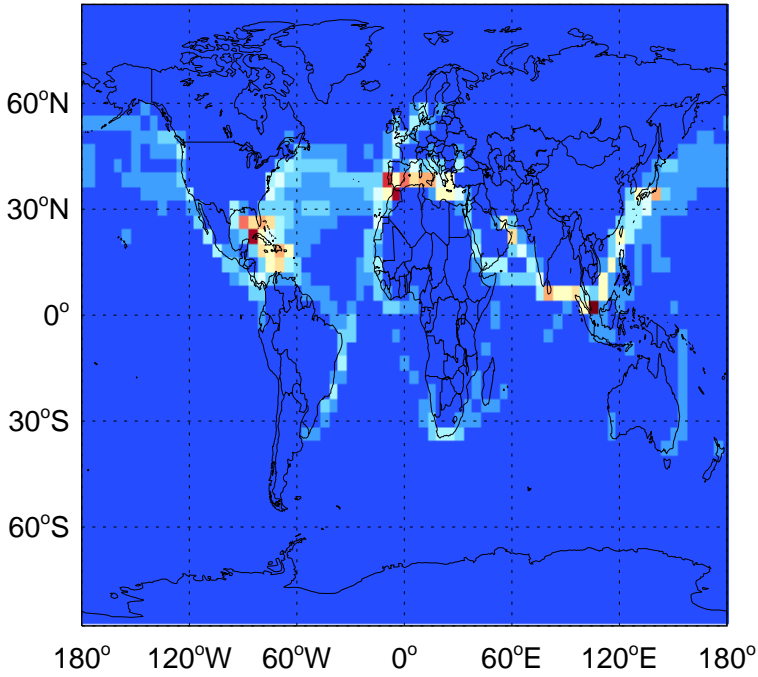

GEOS-Chem Emission Maps

v11-01k-Run0

SO₂ ship emissions for Jan

0.00e+00 2.84e+06 5.68e+06kg S

v11-01-public-Run0

SO₂ ship emissions for Jan