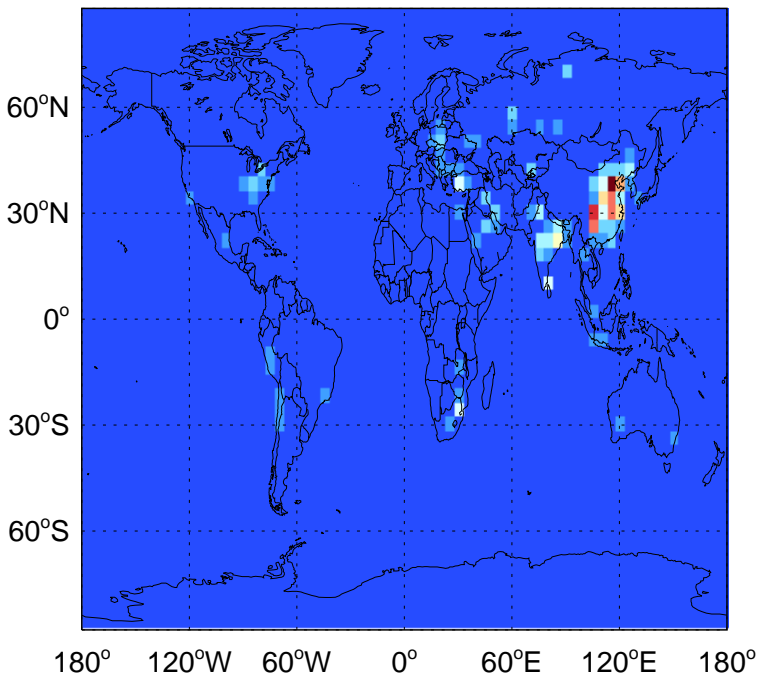

GEOS-Chem Emission Maps

v11-01k-Run0

SO2 column anthro emissions for Jan

0.00e+00 4.92e+09 9.83e+09kg S

v11-01-public-Run0

SO2 column anthro emissions for Jan

0.00e+00 4.92e+09 9.83e+09kg S

v11-02a

SO2 column anthro emissions for Jan

0.00e+00 6.83e+07 1.37e+08kg S

GEOS-Chem Emission Maps

v11-01k-Run0

SO2 column aircraft emissions for Jan

0.00e+00 6.69e+04 1.34e+05kg S

v11-01-public-Run0

SO2 column aircraft emissions for Jan