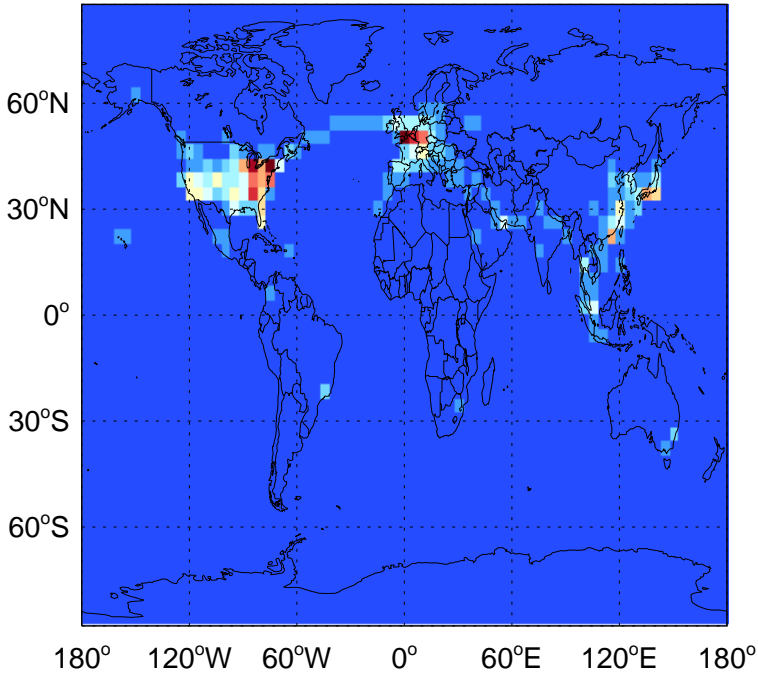

GEOS-Chem Emission Maps

v11-01k-Run0

SO2 column anthro emissions for Jan

0.00e+00 4.92e+09 9.83e+09kg S

v11-01-public-Run0

SO2 column anthro emissions for Jan

0.00e+00 4.92e+09 9.83e+09kg S

v11-02a

SO2 column anthro emissions for Jan

0.00e+00 6.83e+07 1.37e+08kg S

GEOS-Chem Emission Maps

v11-01k-Run0

SO2 column aircraft emissions for Jan

0.00e+00 6.69e+04 1.34e+05kg S

v11-01-public-Run0

SO2 column aircraft emissions for Jan