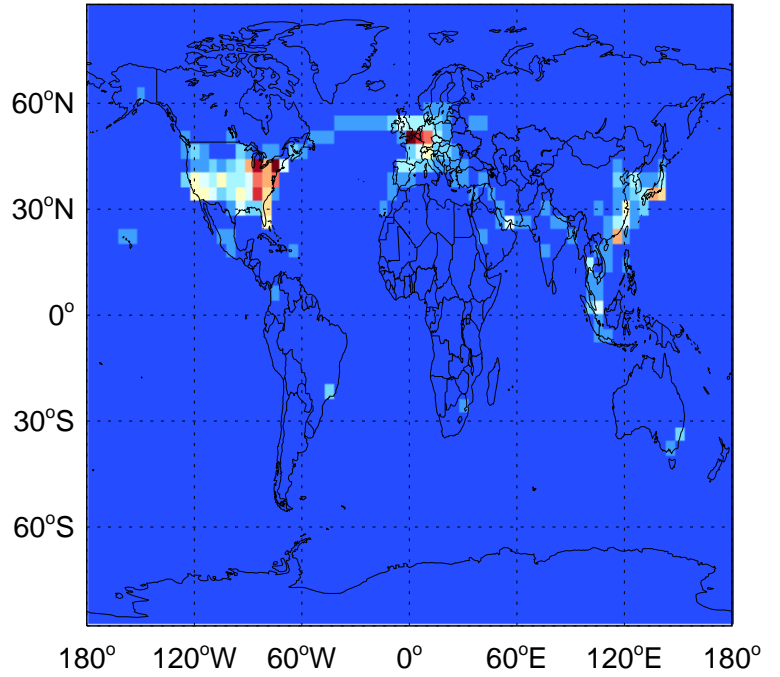

GEOS-Chem Emission Maps

v11-01k-Run0

SO2 column anthro emissions for Jan

0.00e+00 4.92e+09 9.83e+09kg S

v11-01-public-Run0

SO2 column anthro emissions for Jan

0.00e+00 4.92e+09 9.83e+09kg S

v11-02a

SO2 column anthro emissions for Jan

0.00e+00 6.83e+07 1.37e+08kg S

GEOS-Chem Emission Maps

v11-01k-Run0

SO2 column aircraft emissions for Jan

0.00e+00 6.69e+04 1.34e+05kg S

v11-01-public-Run0

SO2 column aircraft emissions for Jan