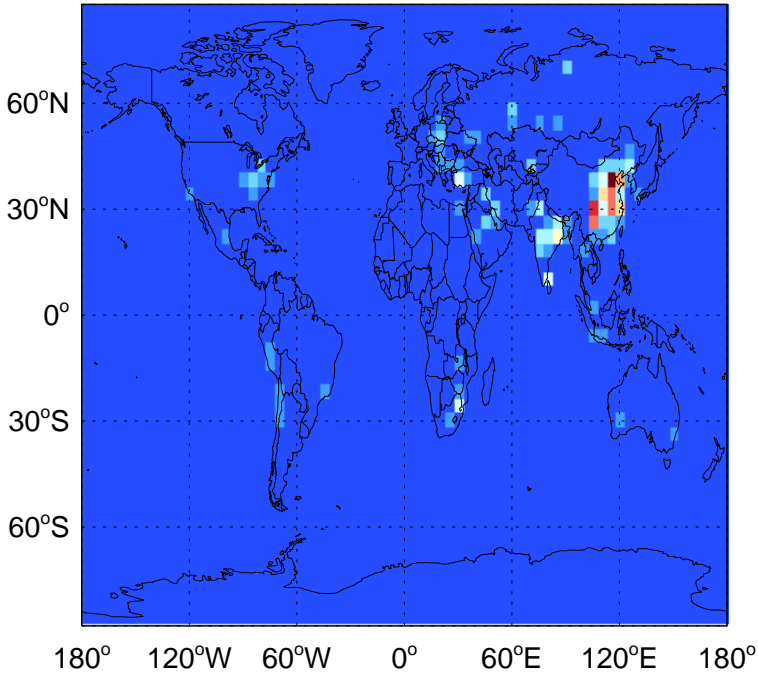

GEOS-Chem Emission Maps

v11-01k-Run0

SO2 column anthro emissions for Jan

0.00e+00 4.92e+09 9.83e+09kg S

v11-01-public-Run0

SO2 column anthro emissions for Jan

0.00e+00 4.92e+09 9.83e+09kg S

v11-02a

SO2 column anthro emissions for Jan

0.00e+00 6.83e+07 1.37e+08kg S

GEOS-Chem Emission Maps

v11-01k-Run0

SO2 column aircraft emissions for Jan

0.00e+00 6.69e+04 1.34e+05kg S

v11-01-public-Run0

SO2 column aircraft emissions for Jan