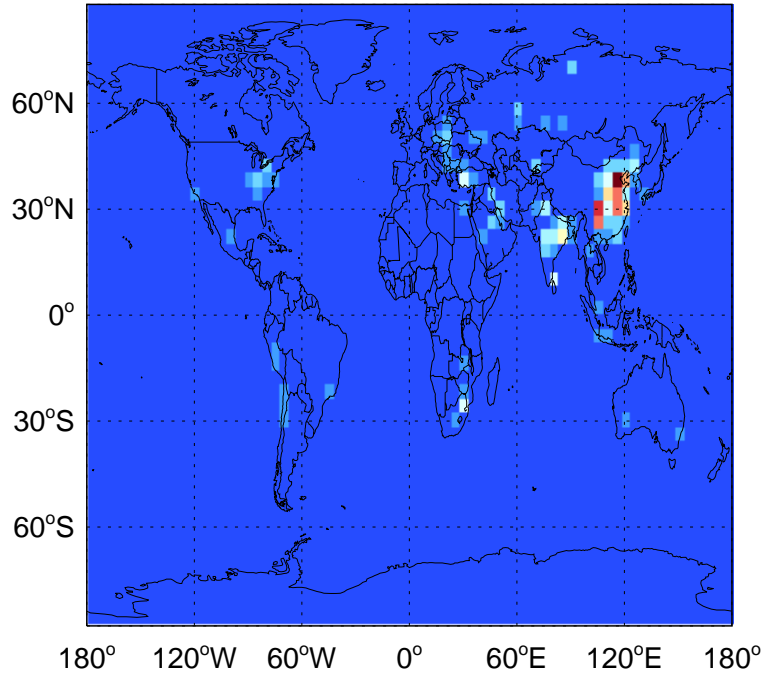

GEOS-Chem Emission Maps

v11-01k-Run0

SO2 column anthro emissions for Jan

0.00e+00 4.92e+09 9.83e+09kg S

v11-01-public-Run0

SO2 column anthro emissions for Jan

0.00e+00 4.92e+09 9.83e+09kg S

v11-02a

SO2 column anthro emissions for Jan

0.00e+00 6.83e+07 1.37e+08kg S

GEOS-Chem Emission Maps

v11-01k-Run0

SO2 column aircraft emissions for Jan

0.00e+00 6.69e+04 1.34e+05kg S

v11-01-public-Run0

SO2 column aircraft emissions for Jan