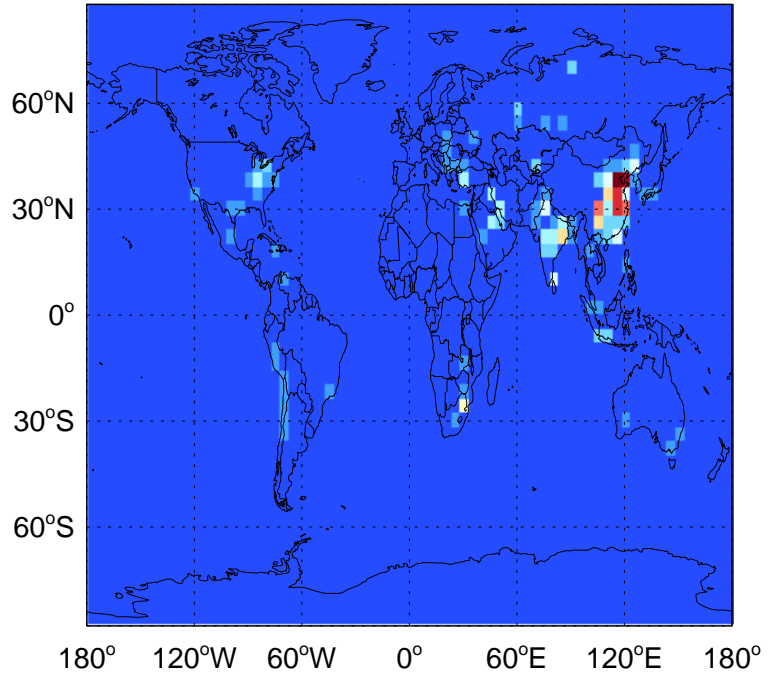

GEOS-Chem Emission Maps

v11-01k-Run0

SO2 column anthro emissions for Jul

0.00e+00 4.13e+09 8.27e+09kg S

v11-01-public-Run0

SO2 column anthro emissions for Jul

0.00e+00 4.13e+09 8.27e+09kg S

v11-02a

SO2 column anthro emissions for Jul

0.00e+00 5.74e+07 1.15e+08kg S

GEOS-Chem Emission Maps

v11-01k-Run0

SO2 column aircraft emissions for Jul

0.00e+00 7.30e+04 1.46e+05kg S

v11-01-public-Run0

SO2 column aircraft emissions for Jul

0.00e+00 1.22e+07 2.44e+07kg S

GEOS-Chem Emission Maps

v11-01k-Run0

SO2 ship emissions for Jul

0.00e+00 2.84e+06 5.68e+06kg S

v11-01-public-Run0

SO2 ship emissions for Jul

0.00e+00 2.84e+06 5.68e+06kg S