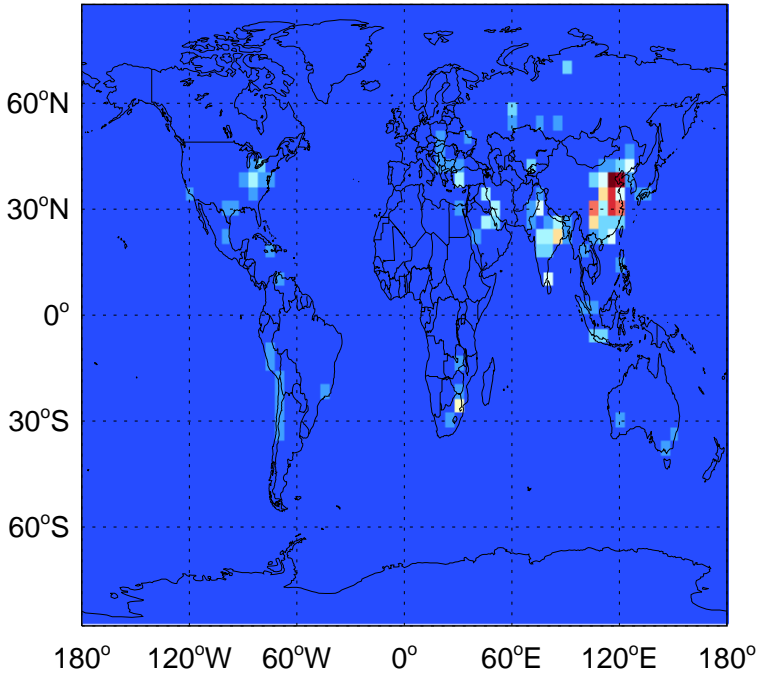

GEOS-Chem Emission Maps

v11-01k-Run0

SO2 column anthro emissions for Jul

0.00e+00 4.13e+09 8.27e+09kg S

v11-01-public-Run0

SO2 column anthro emissions for Jul

0.00e+00 4.13e+09 8.27e+09kg S

v11-02a

SO2 column anthro emissions for Jul

0.00e+00 5.74e+07 1.15e+08kg S

GEOS-Chem Emission Maps

v11-01k-Run0

SO2 column aircraft emissions for Jul

0.00e+00 7.30e+04 1.46e+05kg S

v11-01-public-Run0

SO2 column aircraft emissions for Jul

0.00e+00 1.22e+07 2.44e+07kg S

GEOS-Chem Emission Maps

v11-01k-Run0

SO2 ship emissions for Jul

0.00e+00 2.84e+06 5.68e+06kg S

v11-01-public-Run0

SO2 ship emissions for Jul

0.00e+00 2.84e+06 5.68e+06kg S