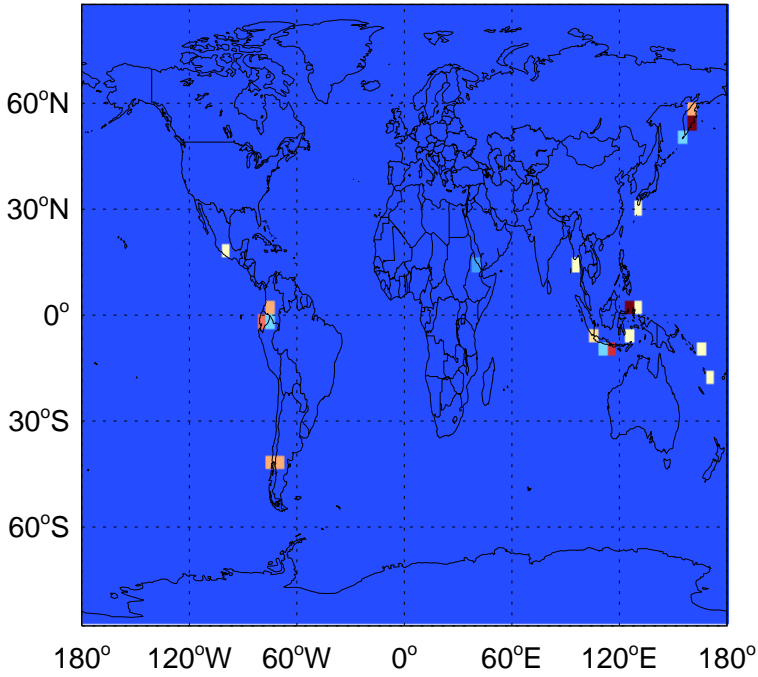

GEOS-Chem Emission Maps

v11-01k-Run0

SO2 column erup volc emissions for Jul

0.00e+00 1.22e+07 2.44e+07kg S

v11-01-public-Run0

SO2 column erup volc emissions for Jul