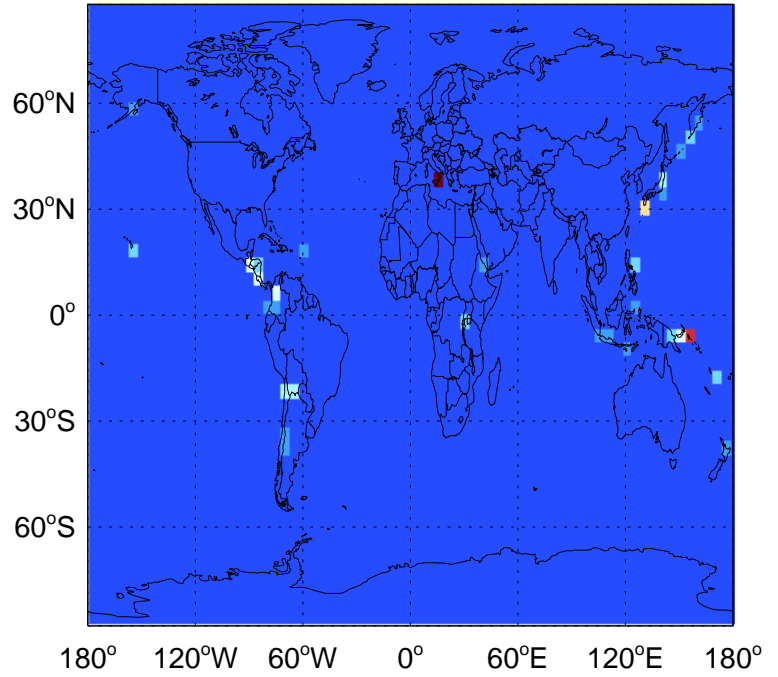

SO2 biomass emissions for Jul

0.00e+00 4.47e+06 8.94e+06 kg S

v11-02a

SO2 biomass emissions for Jul

0.00e+00 4.47e+06 8.94e+06 kg S

GEOS-Chem Emission Maps

v11-01k-Run0

SO2 column nonerup volc emissions for Jul

0.00e+00 3.70e+07 7.40e+07kg S

v11-01-public-Run0

SO2 column nonerup volc emissions for Jul

0.00e+00 3.70e+07 7.40e+07kg S

v11-02a

SO2 column nonerup volc emissions for Jul

0.00e+00 3.70e+07 7.40e+07kg S

GEOS-Chem Emission Maps