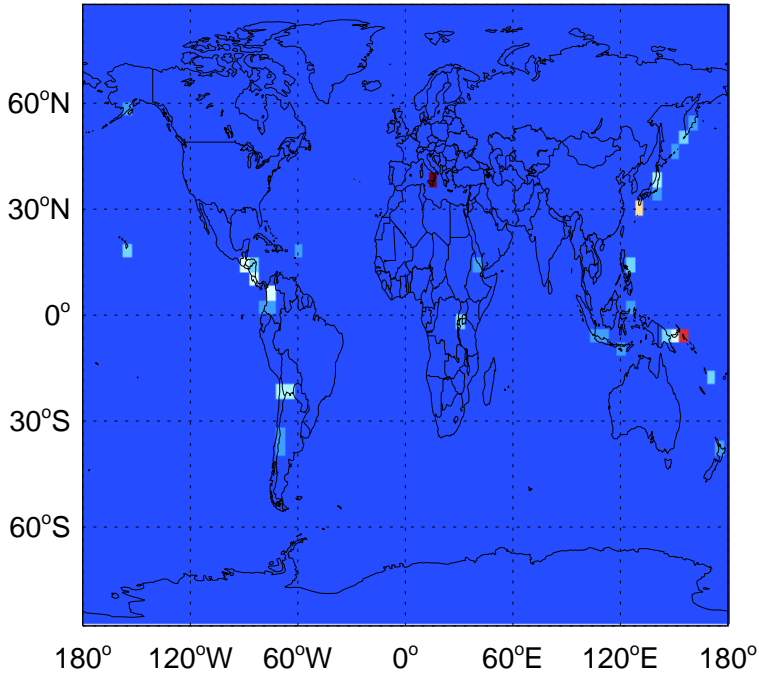

SO2 biomass emissions for Jul

0.00e+00 4.47e+06 8.94e+06 kg S

v11-02a

SO2 biomass emissions for Jul

0.00e+00 4.47e+06 8.94e+06 kg S

GEOS-Chem Emission Maps

v11-01k-Run0

SO2 column nonerup volc emissions for Jul