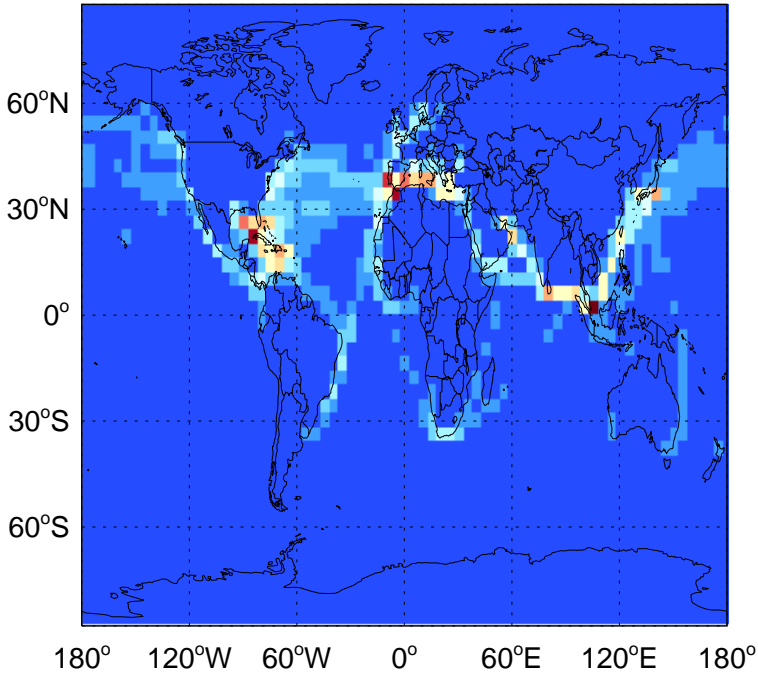

v11-01k-Run0

SO2 column erup volc emissions for Jul

0.00e+00 1.22e+07 2.44e+07kg S

v11-01-public-Run0

SO2 column erup volc emissions for Jul

0.00e+00 1.22e+07 2.44e+07kg S

v11-02a

SO2 column erup volc emissions for Jul

0.00e+00 1.22e+07 2.44e+07kg S

GEOS-Chem Emission Maps

v11-01k-Run0

SO2 ship emissions for Jul

0.00e+00 2.84e+06 5.68e+06kg S

v11-01-public-Run0

SO2 ship emissions for Jul

0.00e+00 2.84e+06 5.68e+06kg S