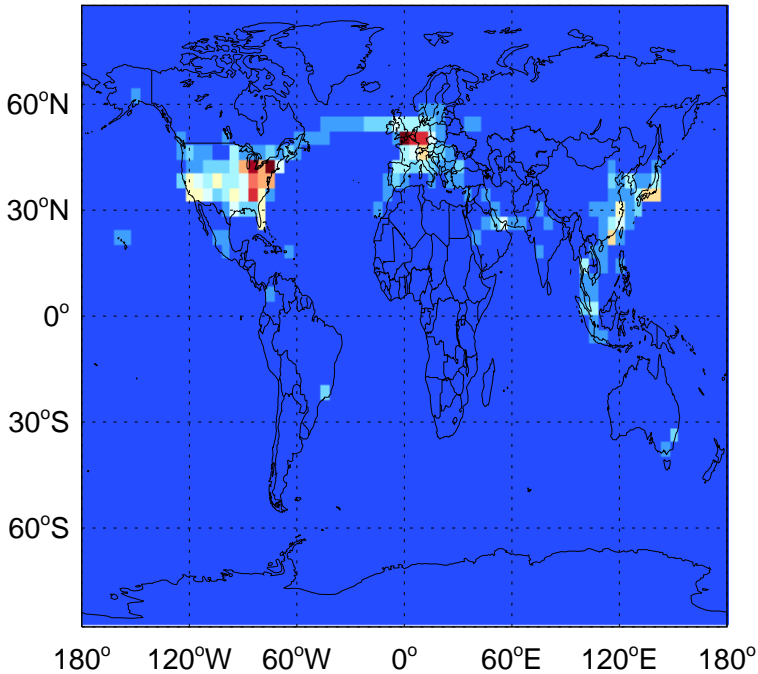

GEOS-Chem Emission Maps

v11-01k-Run0

SO2 column anthro emissions for Jul

0.00e+00 4.13e+09 8.27e+09kg S

v11-01-public-Run0

SO2 column anthro emissions for Jul

0.00e+00 4.13e+09 8.27e+09kg S

v11-02a

SO2 column anthro emissions for Jul

0.00e+00 5.74e+07 1.15e+08kg S

GEOS-Chem Emission Maps

v11-01k-Run0

SO2 column aircraft emissions for Jul

0.00e+00 7.30e+04 1.46e+05kg S

v11-01-public-Run0

SO2 column aircraft emissions for Jul

0.00e+00 7.30e+04 1.46e+05kg S

v11-02a

SO2 column aircraft emissions for Jul

0.00e+00 7.30e+04 1.46e+05kg S

GEOS-Chem Emission Maps

v11-01k-Run0

SO2 biofuel emissions for Jul

v11-01-public-Run0