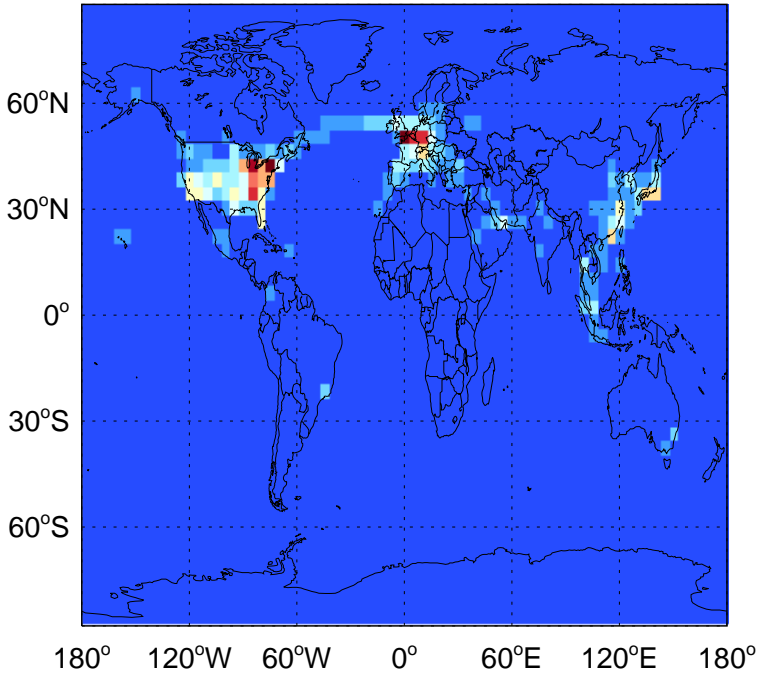

GEOS-Chem Emission Maps

v11-01k-Run0

SO2 column anthro emissions for Jul

0.00e+00 4.13e+09 8.27e+09kg S

v11-01-public-Run0

SO2 column anthro emissions for Jul

0.00e+00 4.13e+09 8.27e+09kg S

v11-02a

SO2 column anthro emissions for Jul

0.00e+00 5.74e+07 1.15e+08kg S

GEOS-Chem Emission Maps

v11-01k-Run0

SO2 column aircraft emissions for Jul

0.00e+00 7.30e+04 1.46e+05kg S

v11-01-public-Run0

SO2 column aircraft emissions for Jul

0.00e+00 7.30e+04 1.46e+05kg S

v11-02a

SO2 column aircraft emissions for Jul

0.00e+00 7.30e+04 1.46e+05kg S

GEOS-Chem Emission Maps

v11-01k-Run0

SO2 biofuel emissions for Jul

v11-01-public-Run0