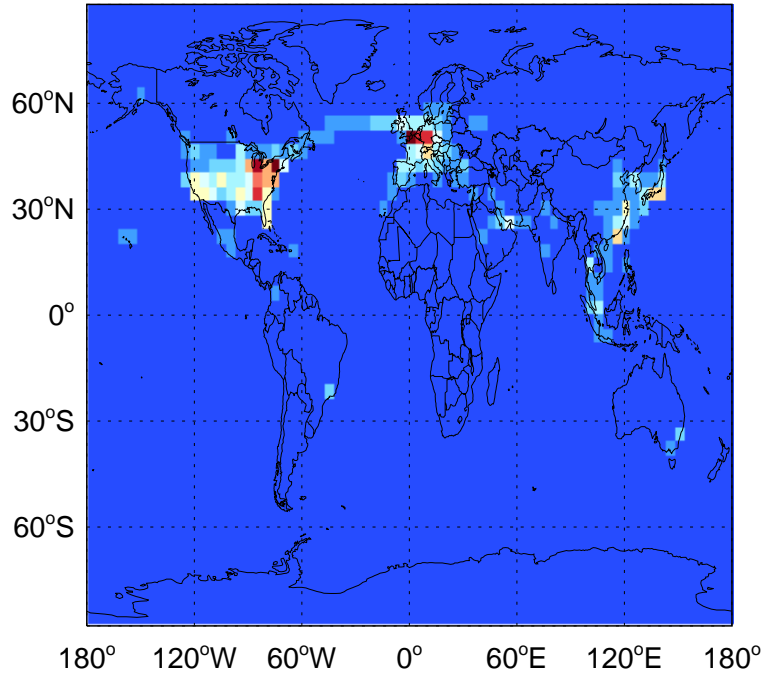

GEOS-Chem Emission Maps

v11-01k-Run0

SO2 column anthro emissions for Jul

0.00e+00 4.13e+09 8.27e+09kg S

v11-01-public-Run0

SO2 column anthro emissions for Jul

0.00e+00 4.13e+09 8.27e+09kg S

v11-02a

SO2 column anthro emissions for Jul

0.00e+00 5.74e+07 1.15e+08kg S

GEOS-Chem Emission Maps

v11-01k-Run0

SO2 column aircraft emissions for Jul

0.00e+00 7.30e+04 1.46e+05kg S

v11-01-public-Run0

SO2 column aircraft emissions for Jul

0.00e+00 7.30e+04 1.46e+05kg S

v11-02a

SO2 column aircraft emissions for Jul

0.00e+00 7.30e+04 1.46e+05kg S

GEOS-Chem Emission Maps

v11-01k-Run0

SO2 biofuel emissions for Jul

v11-01-public-Run0

0.00e+00 1.22e+07 2.44e+07kg S

GEOS-Chem Emission Maps

v11-01k-Run0

SO2 ship emissions for Jul

0.00e+00 2.84e+06 5.68e+06kg S

v11-01-public-Run0

SO2 ship emissions for Jul

0.00e+00 2.84e+06 5.68e+06kg S