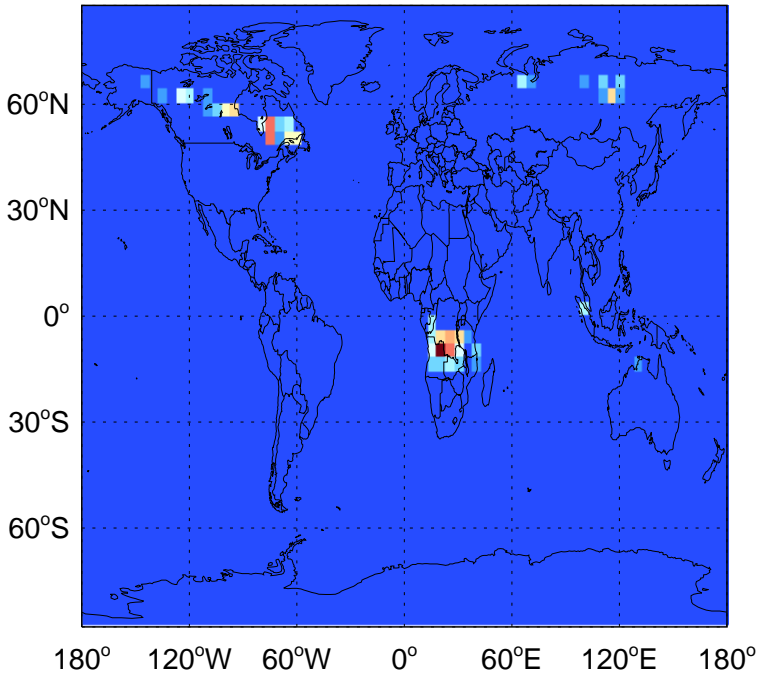

0.00e+00 4.47e+06 8.94e+06 kg S