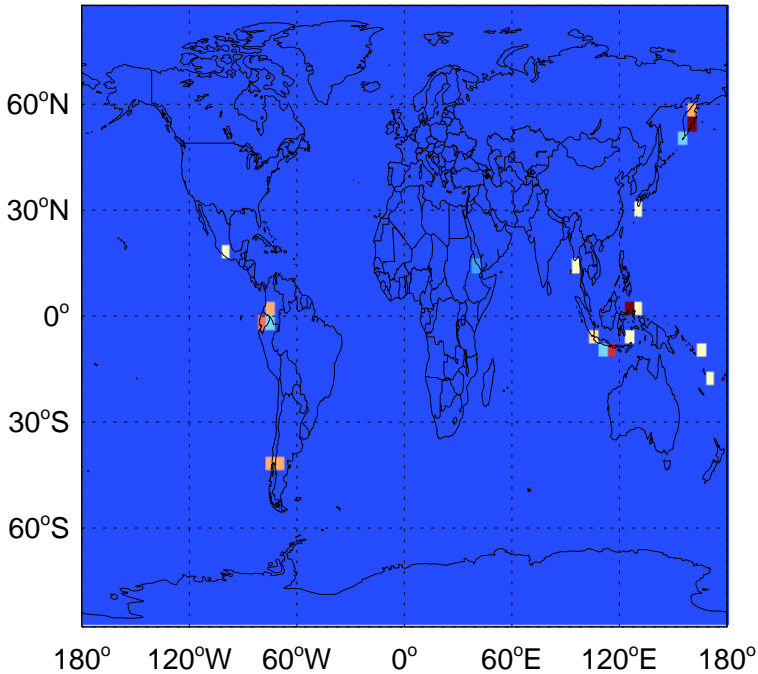

0.00e+00 3.70e+07 7.40e+07kg S

v11-01-public-Run0

SO2 column nonerup volc emissions for Jul

0.00e+00 3.70e+07 7.40e+07kg S

v11-02a

SO2 column nonerup volc emissions for Jul

0.00e+00 3.70e+07 7.40e+07kg S

GEOS-Chem Emission Maps

v11-01k-Run0

SO2 column erup volc emissions for Jul

0.00e+00 1.22e+07 2.44e+07kg S

v11-01-public-Run0

SO2 column erup volc emissions for Jul

0.00e+00 1.22e+07 2.44e+07kg S

v11-02a

SO2 column erup volc emissions for Jul

0.00e+00 1.22e+07 2.44e+07kg S

GEOS-Chem Emission Maps

v11-01k-Run0

SO2 ship emissions for Jul

0.00e+00 2.84e+06 5.68e+06kg S

v11-01-public-Run0

SO2 ship emissions for Jul

0.00e+00 2.84e+06 5.68e+06kg S