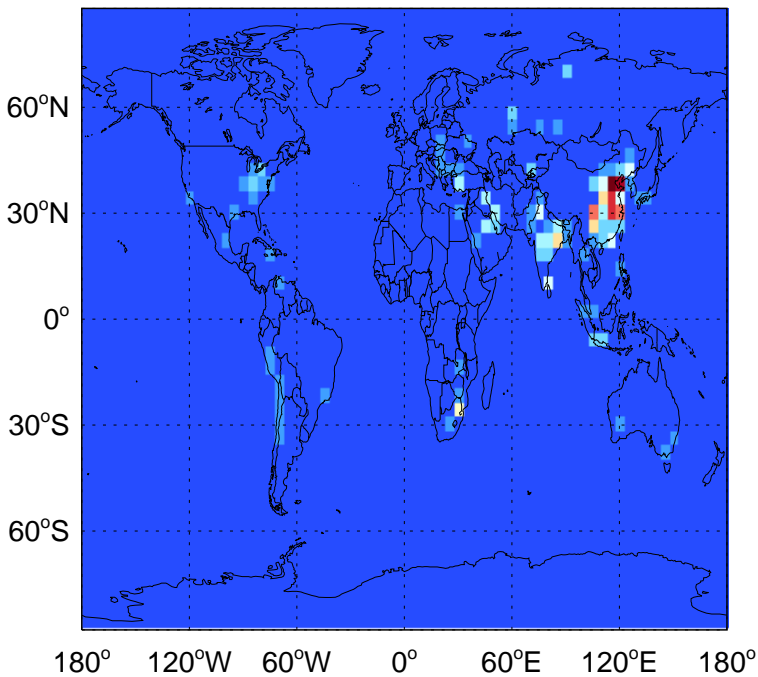

GEOS-Chem Emission Maps

v11-01k-Run0

SO2 column anthro emissions for Jul

0.00e+00 4.13e+09 8.27e+09kg S

v11-01-public-Run0

SO2 column anthro emissions for Jul

0.00e+00 4.13e+09 8.27e+09kg S

v11-02a

SO2 column anthro emissions for Jul

0.00e+00 5.74e+07 1.15e+08kg S

GEOS-Chem Emission Maps

v11-01k-Run0

SO2 column aircraft emissions for Jul

0.00e+00 7.30e+04 1.46e+05kg S

v11-01-public-Run0

SO2 column aircraft emissions for Jul

0.00e+00 1.22e+07 2.44e+07kg S

GEOS-Chem Emission Maps

v11-01k-Run0

SO2 ship emissions for Jul

0.00e+00 2.84e+06 5.68e+06kg S

v11-01-public-Run0

SO2 ship emissions for Jul

0.00e+00 2.84e+06 5.68e+06kg S