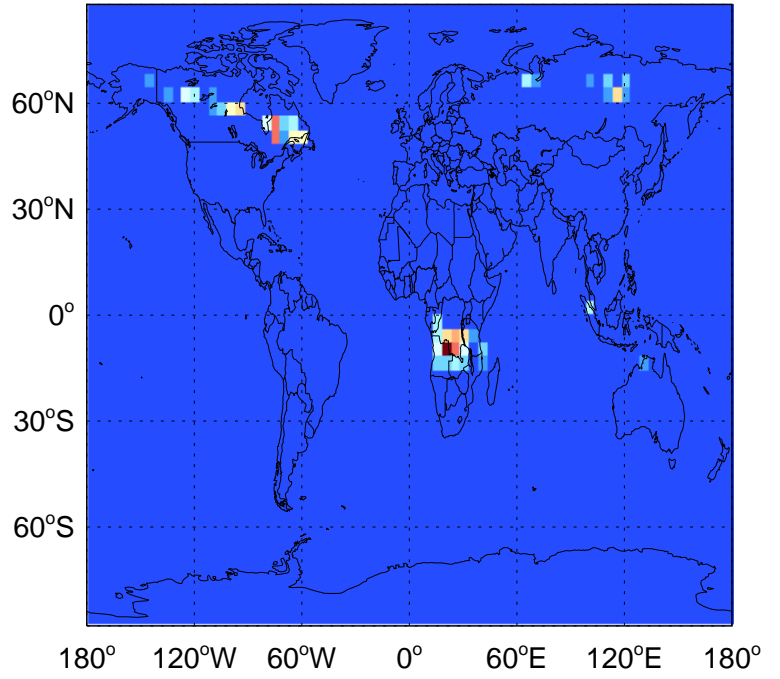

0.00e+00 4.47e+06 8.94e+06 kg S

v11-02a

SO2 biomass emissions for Jul