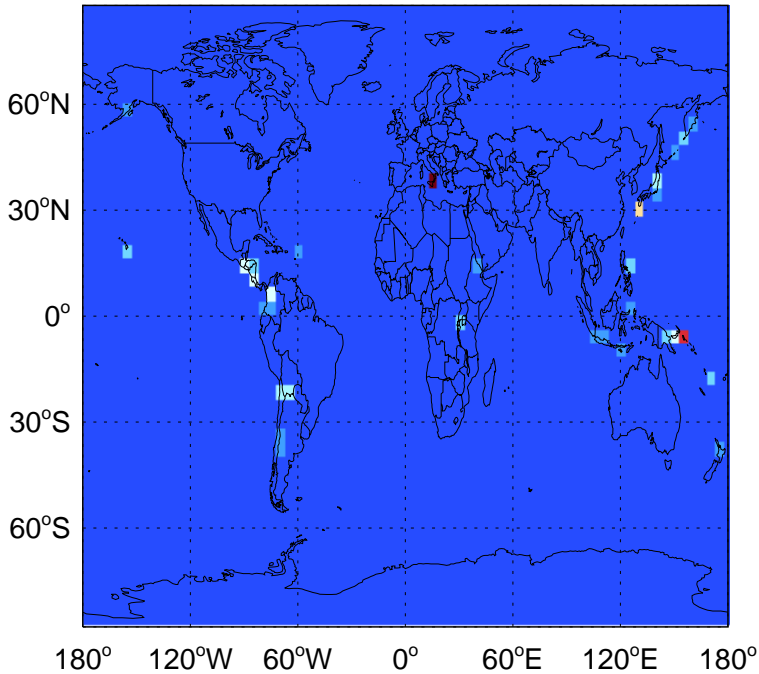

0.00e+00 3.70e+07 7.40e+07kg S

v11-01-public-Run0

SO2 column nonerup volc emissions for Jul

0.00e+00 3.70e+07 7.40e+07kg S

v11-02a

SO2 column nonerup volc emissions for Jul

0.00e+00 3.70e+07 7.40e+07kg S

GEOS-Chem Emission Maps