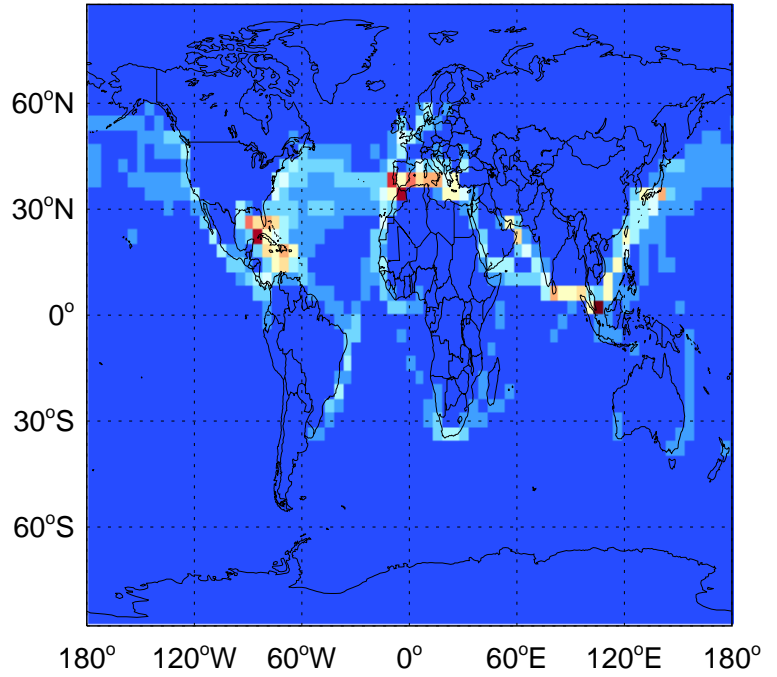

0.00e+00 1.22e+07 2.44e+07kg S

GEOS-Chem Emission Maps

v11-01k-Run0

SO2 ship emissions for Jul

0.00e+00 2.84e+06 5.68e+06kg S

v11-01-public-Run0

SO2 ship emissions for Jul

0.00e+00 2.84e+06 5.68e+06kg S