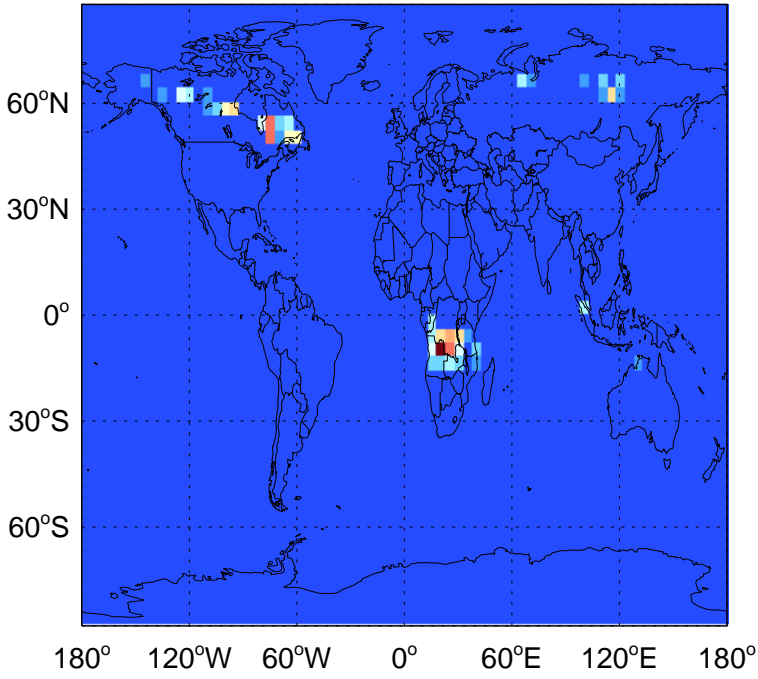

SO2 biofuel emissions for Jul

v11-02a

SO2 biofuel emissions for Jul

GEOS-Chem Emission Maps

v11-01k-Run0

SO2 biomass emissions for Jul

0.00e+00 4.47e+06 8.94e+06 kg S

v11-01-public-Run0