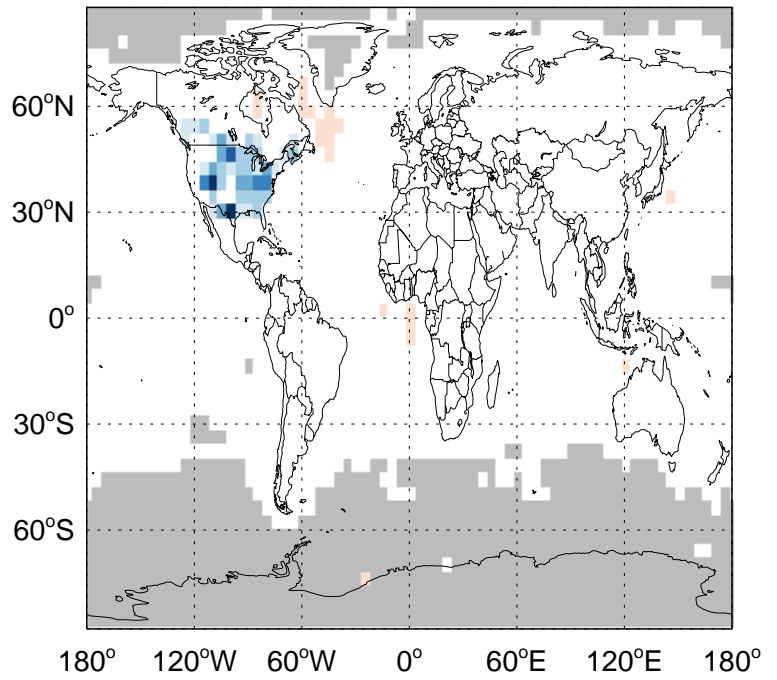

GEOS-Chem Emission Ratio Maps

v11-02a / v11-01k-Run0

v11-02a / v11-01-public-Run0

Ratio: NO column anth+biof emissions for Jul

Ratio: NO column anth+biof emissions for Jul

v11-02a / v11-01k-Run0

v11-02a / v11-01-public-Run0

Ratio: NO column aircraft emissions for Jul

Ratio: NO column aircraft emissions for Jul

GEOS-Chem Emission Ratio Maps

v11-02a / v11-01k-Run0

Ratio: NO biomass emissions for Jul

v11-02a / v11-01-public-Run0