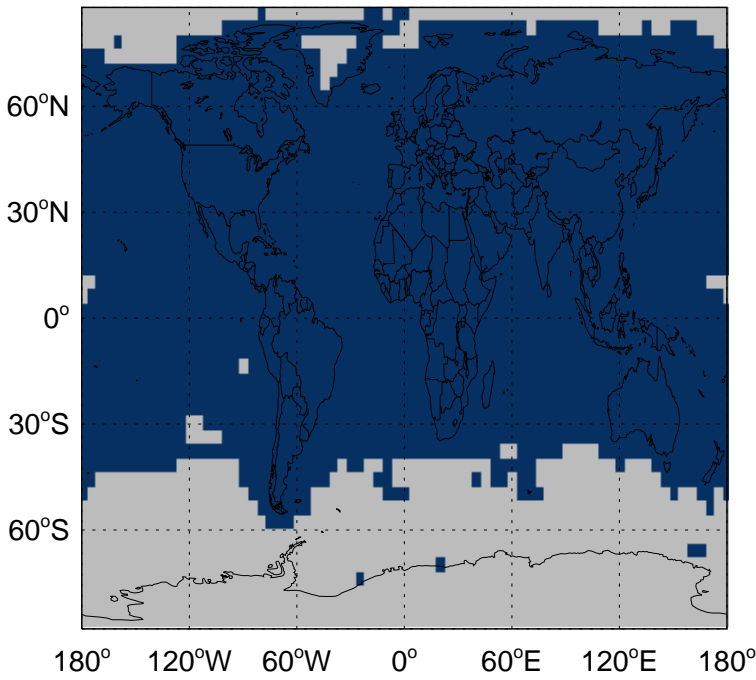

GEOS-Chem Emission Ratio Maps

v11-02a / v11-01k-Run0

v11-02a / v11-01-public-Run0

Ratio: NO column anth+biof emissions for Jul

Ratio: NO column anth+biof emissions for Jul

v11-02a / v11-01k-Run0

v11-02a / v11-01-public-Run0

Ratio: NO column aircraft emissions for Jul

Ratio: NO column aircraft emissions for Jul

GEOS-Chem Emission Ratio Maps

v11-02a / v11-01k-Run0

Ratio: NO biomass emissions for Jul

v11-02a / v11-01-public-Run0