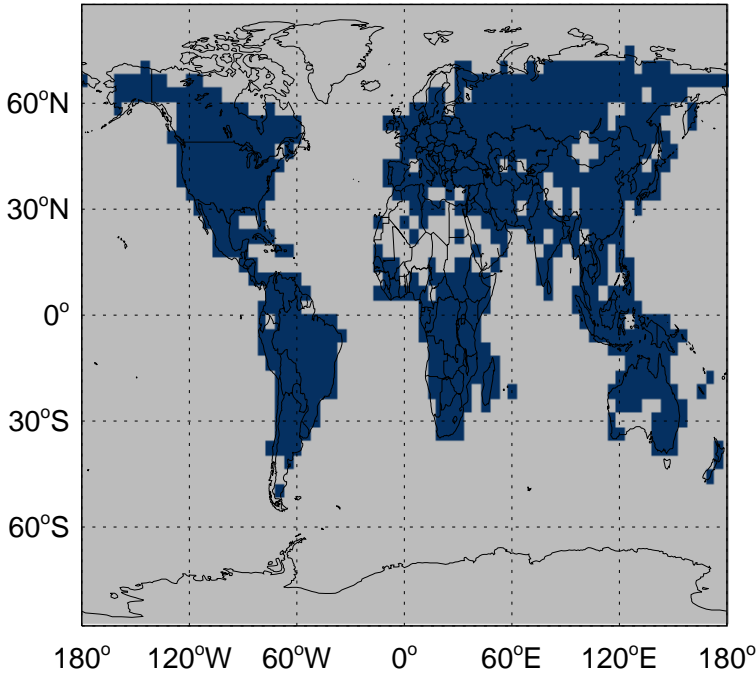

GEOS-Chem Emission Ratio Maps

v11-02a / v11-01k-Run0

v11-02a / v11-01-public-Run0

Ratio: NO column anth+biof emissions for Jul

Ratio: NO column anth+biof emissions for Jul

v11-02a / v11-01k-Run0

v11-02a / v11-01-public-Run0

Ratio: NO column aircraft emissions for Jul

Ratio: NO column aircraft emissions for Jul

GEOS-Chem Emission Ratio Maps

v11-02a / v11-01k-Run0

Ratio: NO biomass emissions for Jul

v11-02a / v11-01-public-Run0

Ratio: NO biomass emissions for Jul

v11-02a / v11-01k-Run0

Ratio: NO fertilizer emissions for Jul

v11-02a / v11-01-public-Run0

Ratio: NO fertilizer emissions for Jul

GEOS-Chem Emission Ratio Maps

v11-02a / v11-01k-Run0