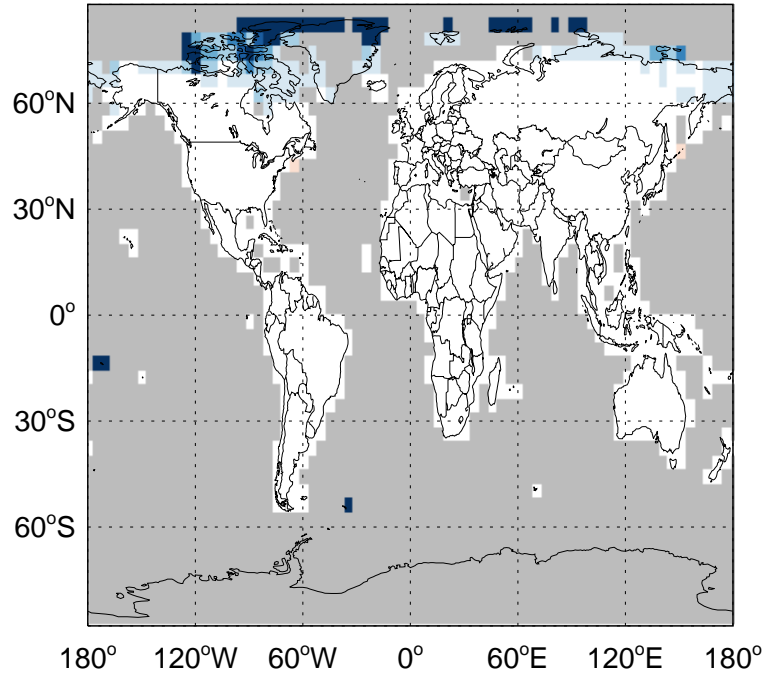

v11-02a / v11-01-public-Run0

Ratio: NO soil emissions for Jul