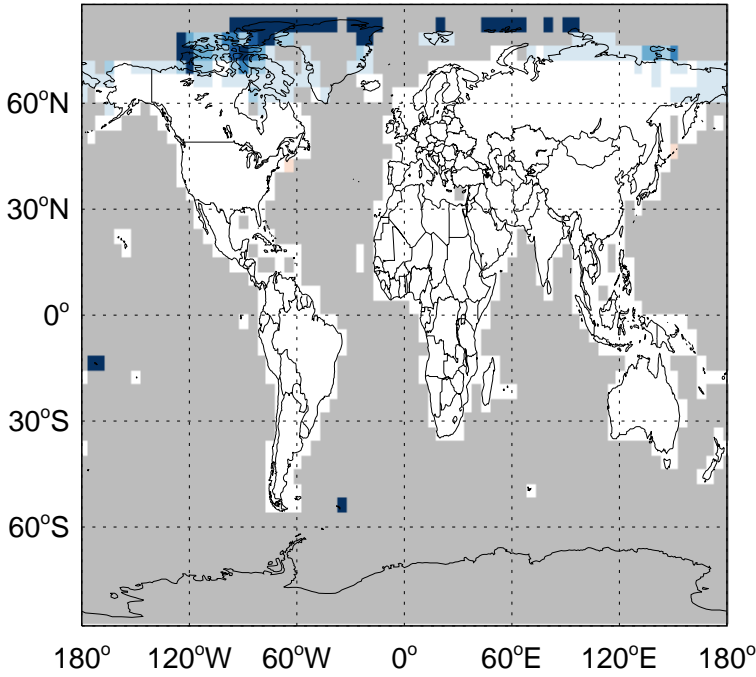

Ratio: NO biomass emissions for Jul

v11-02a / v11-01k-Run0

Ratio: NO fertilizer emissions for Jul

v11-02a / v11-01-public-Run0

Ratio: NO fertilizer emissions for Jul

GEOS-Chem Emission Ratio Maps

v11-02a / v11-01k-Run0

Ratio: NO soil emissions for Jul

v11-02a / v11-01-public-Run0

Ratio: NO soil emissions for Jul

v11-02a / v11-01k-Run0

Ratio: NO column lightning emissions for Jul

v11-02a / v11-01-public-Run0

Ratio: NO column lightning emissions for Jul