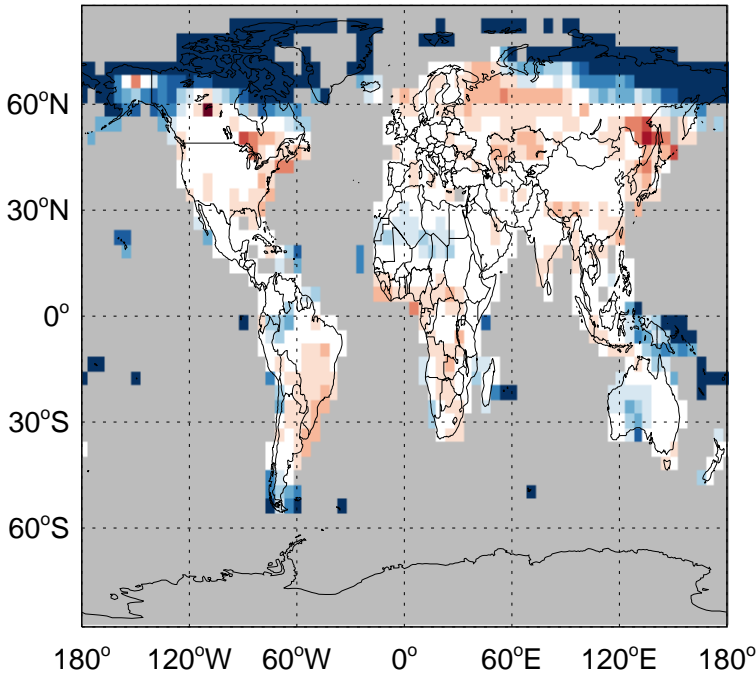

GEOS-Chem Emission Ratio Maps

v11-02a / v11-01k-Run0

v11-02a / v11-01-public-Run0

Ratio: NO column anth+biof emissions for Jul

Ratio: NO column anth+biof emissions for Jul

v11-02a / v11-01k-Run0

v11-02a / v11-01-public-Run0

Ratio: NO column aircraft emissions for Jul

Ratio: NO column aircraft emissions for Jul

GEOS-Chem Emission Ratio Maps

v11-02a / v11-01k-Run0

Ratio: NO biomass emissions for Jul

v11-02a / v11-01-public-Run0

Ratio: NO biomass emissions for Jul

v11-02a / v11-01k-Run0

Ratio: NO fertilizer emissions for Jul

v11-02a / v11-01-public-Run0

Ratio: NO fertilizer emissions for Jul

GEOS-Chem Emission Ratio Maps

v11-02a / v11-01k-Run0