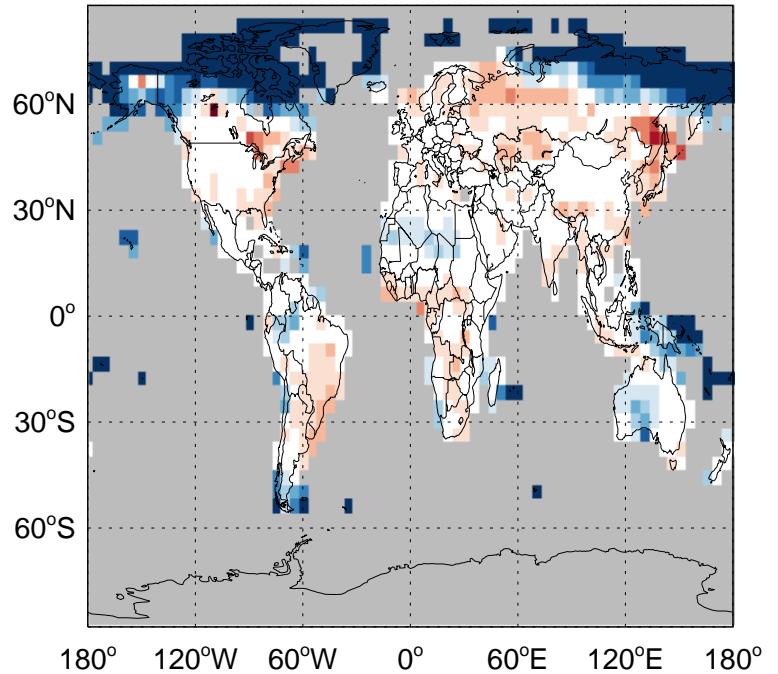

Ratio: NO biomass emissions for Jul

v11-02a / v11-01k-Run0

Ratio: NO fertilizer emissions for Jul

v11-02a / v11-01-public-Run0

Ratio: NO fertilizer emissions for Jul

GEOS-Chem Emission Ratio Maps

v11-02a / v11-01k-Run0

Ratio: NO soil emissions for Jul

v11-02a / v11-01-public-Run0

Ratio: NO soil emissions for Jul

v11-02a / v11-01k-Run0

Ratio: NO column lightning emissions for Jul

v11-02a / v11-01-public-Run0

Ratio: NO column lightning emissions for Jul