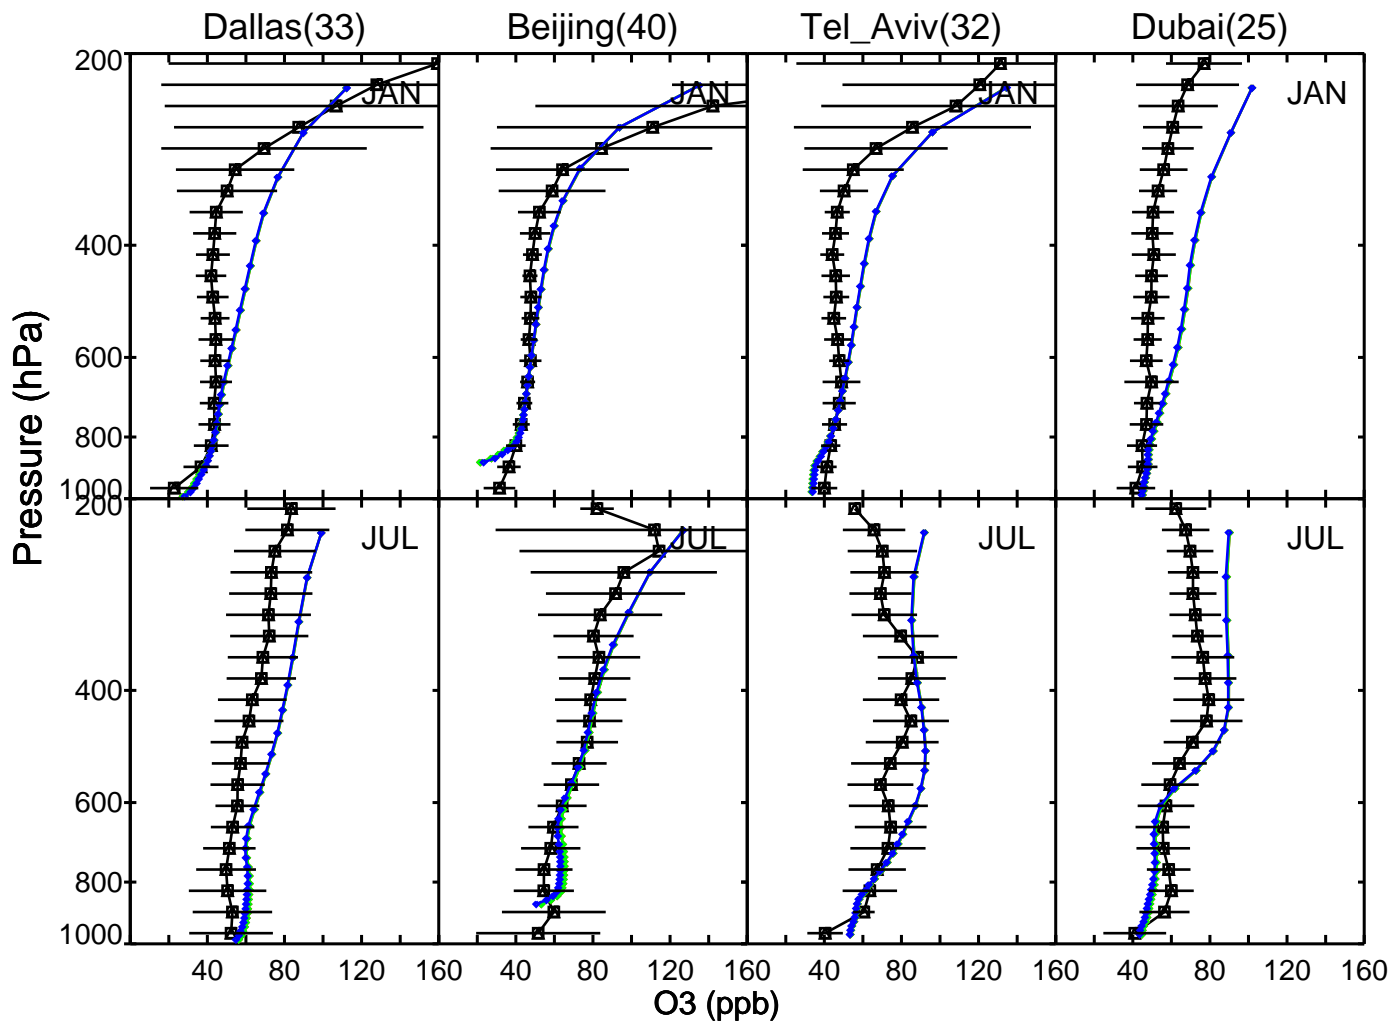

Red: v11-01k-Run0 (2013); Green: v11-01-public-Run0 (2013); Blue: v11-02a (2013)

Red: v11-01k-Run0 (2013); Green: v11-01-public-Run0 (2013); Blue: v11-02a (2013)