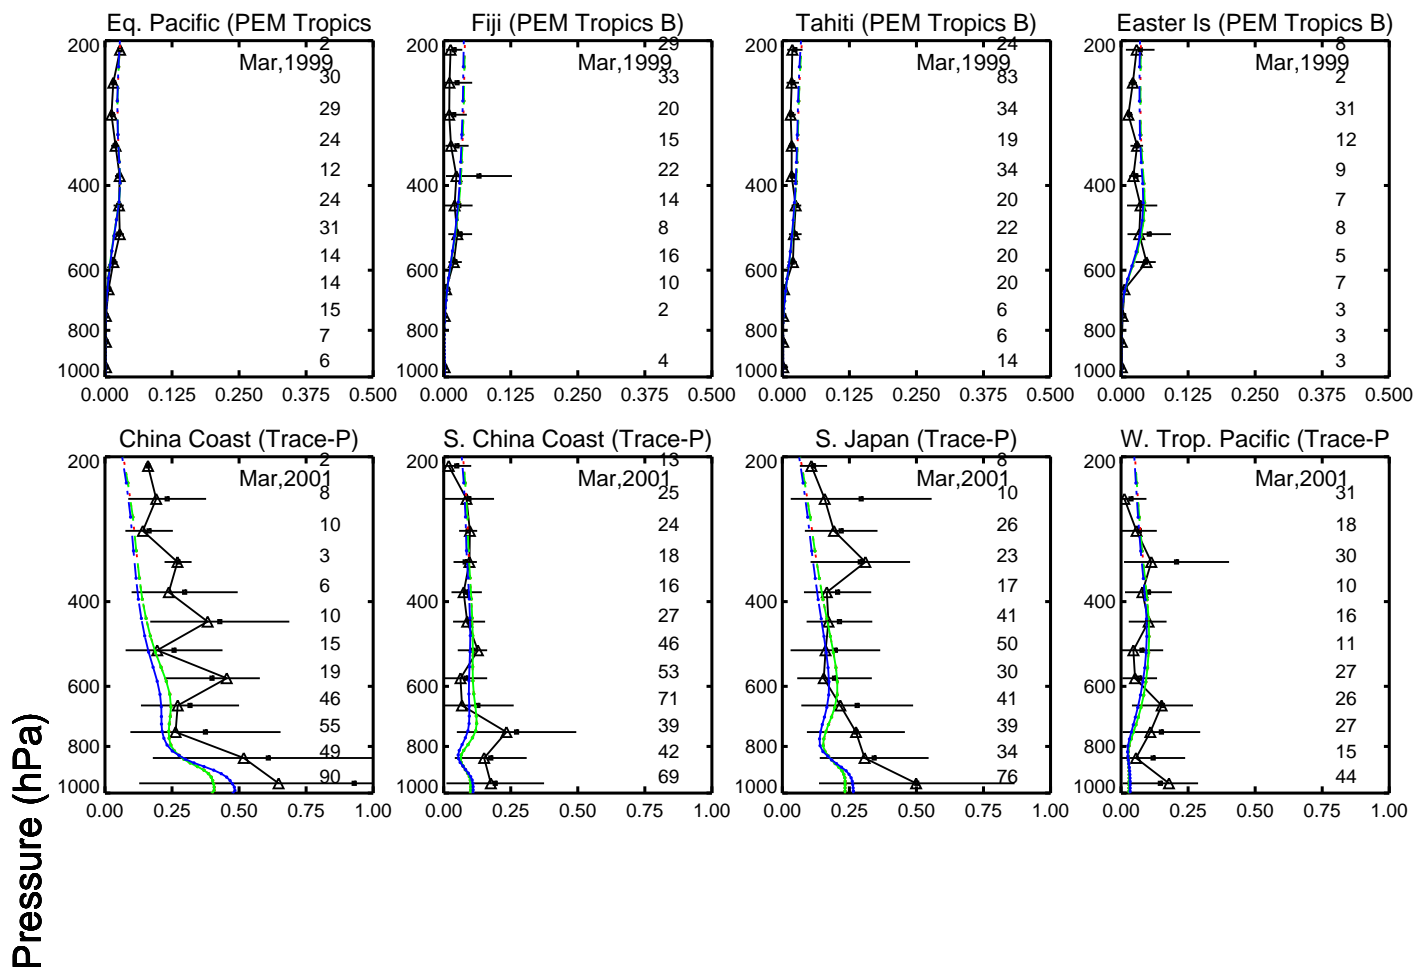

Red: v11-01k-Run0 (2013); Green: v11-01-public-Run0 (2013); Blue: v11-02a (2013)

Red: v11-01k-Run0 (2013); Green: v11-01-public-Run0 (2013); Blue: v11-02a (2013)

Red: v11-01k-Run0 (2013); Green: v11-01-public-Run0 (2013); Blue: v11-02a (2013)

PAN (ppb)