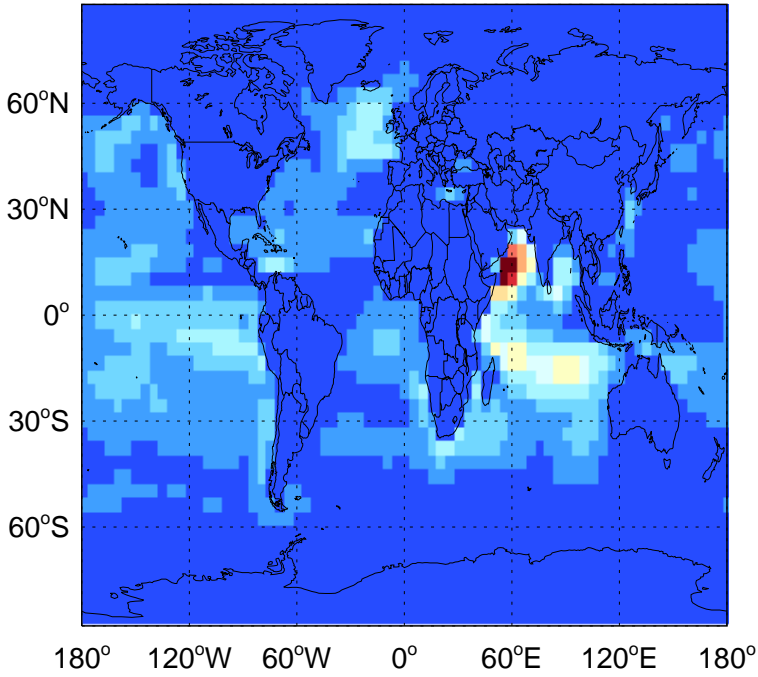

# GEOS-Chem Emission Maps

v11-01k-Run0

DMS biogenic emissions for Jul

0.00e+00 3.66e+06 7.31e+06 kg S

v11-01-public-Run0

DMS biogenic emissions for Jul

0.00e+00 3.66e+06 7.31e+06 kg S

v11-02a