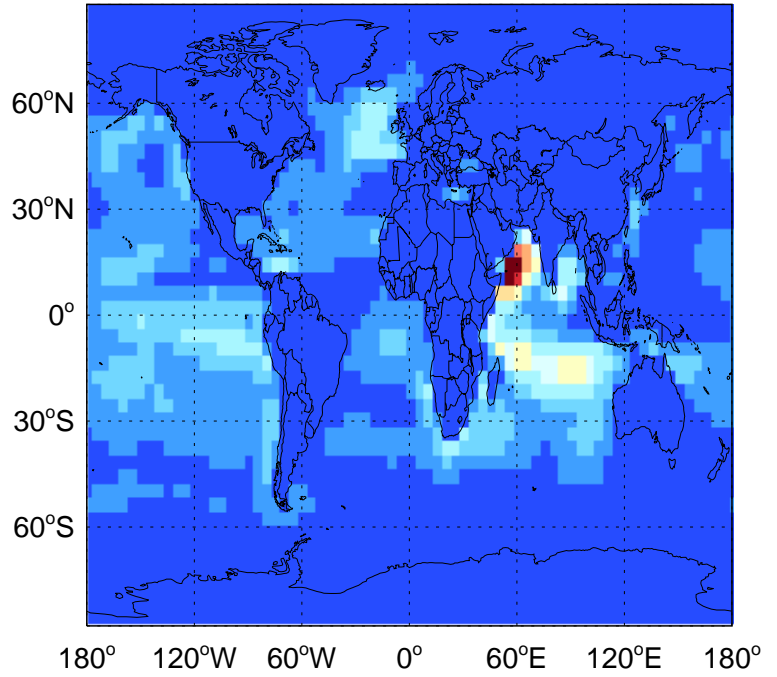

# GEOS-Chem Emission Maps

v11-01k-Run0

DMS biogenic emissions for Jul

0.00e+00 3.66e+06 7.31e+06 kg S

v11-01-public-Run0

DMS biogenic emissions for Jul

0.00e+00 3.66e+06 7.31e+06 kg S

v11-02a