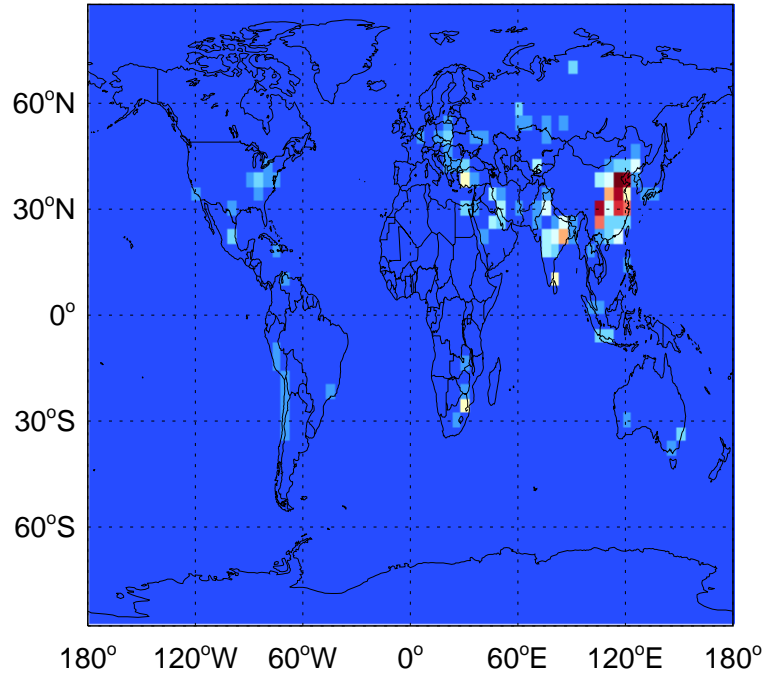

# GEOS-Chem Emission Maps

v11-01k-Run0

SO2 column anthro emissions for Apr

0.00e+00 3.71e+09 7.42e+09kg S

v11-01-public-Run0

SO2 column anthro emissions for Apr

0.00e+00 3.71e+09 7.42e+09kg S

v11-02a

# GEOS-Chem Emission Maps

v11-01k-Run0

SO2 column aircraft emissions for Apr

0.00e+00 6.76e+04 1.35e+05kg S

v11-01-public-Run0

SO2 column aircraft emissions for Apr

0.00e+00 6.76e+04 1.35e+05kg S

v11-02a