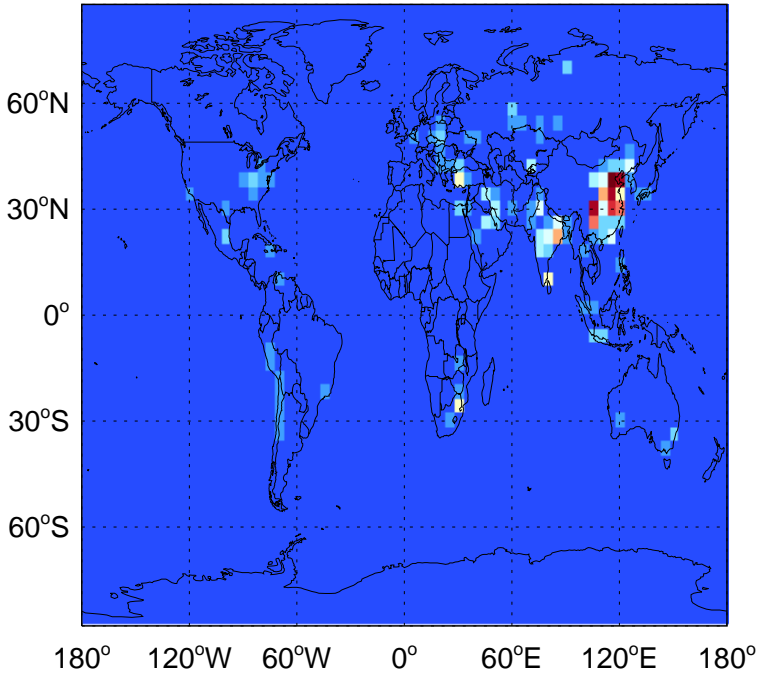

# GEOS-Chem Emission Maps

v11-01k-Run0

SO2 column anthro emissions for Apr

0.00e+00 3.71e+09 7.42e+09kg S

v11-01-public-Run0

SO2 column anthro emissions for Apr

0.00e+00 3.71e+09 7.42e+09kg S

v11-02a