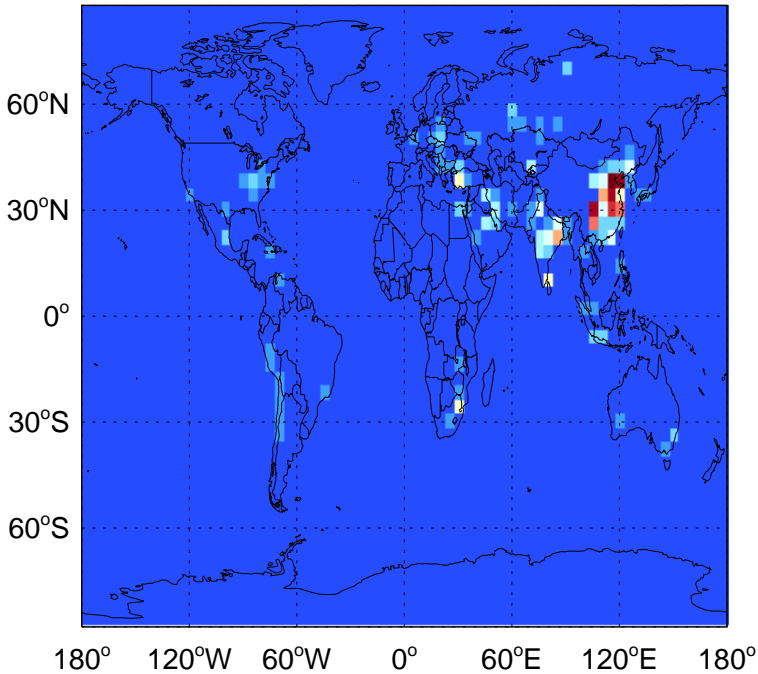

0.00e+00 5.16e+07 1.03e+08kg S