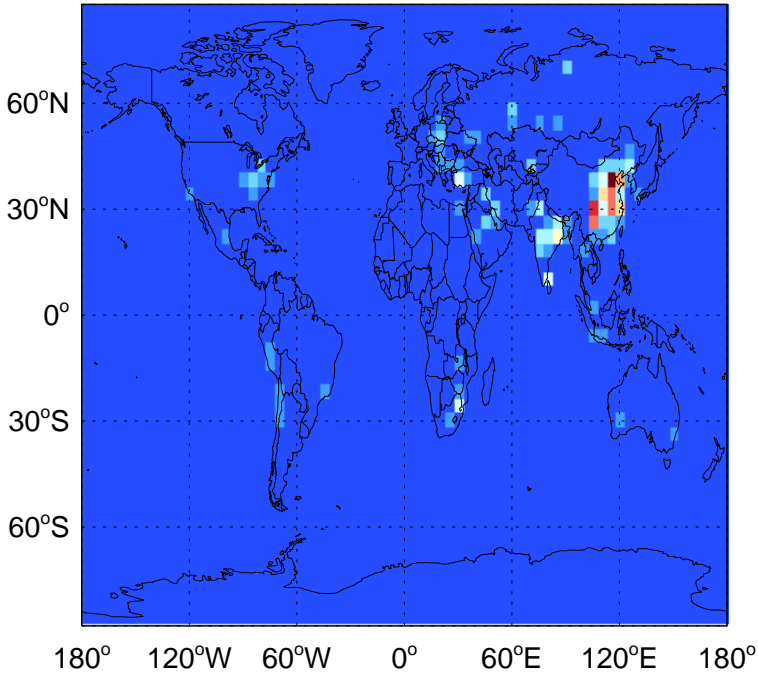

GEOS-Chem Emission Maps

v11-01k-Run0

SO2 column anthro emissions for Jan

0.00e+00 4.92e+09 9.83e+09 kg S

v11-01-public-Run0

SO2 column anthro emissions for Jan

0.00e+00 4.92e+09 9.83e+09 kg S

v11-02a

SO2 column anthro emissions for Jan

0.00e+00 6.83e+07 1.37e+08 kg S

GEOS-Chem Emission Maps

v11-01k-Run0

SO2 column aircraft emissions for Jan

0.00e+00 6.69e+04 1.34e+05kg S

v11-01-public-Run0

SO2 column aircraft emissions for Jan