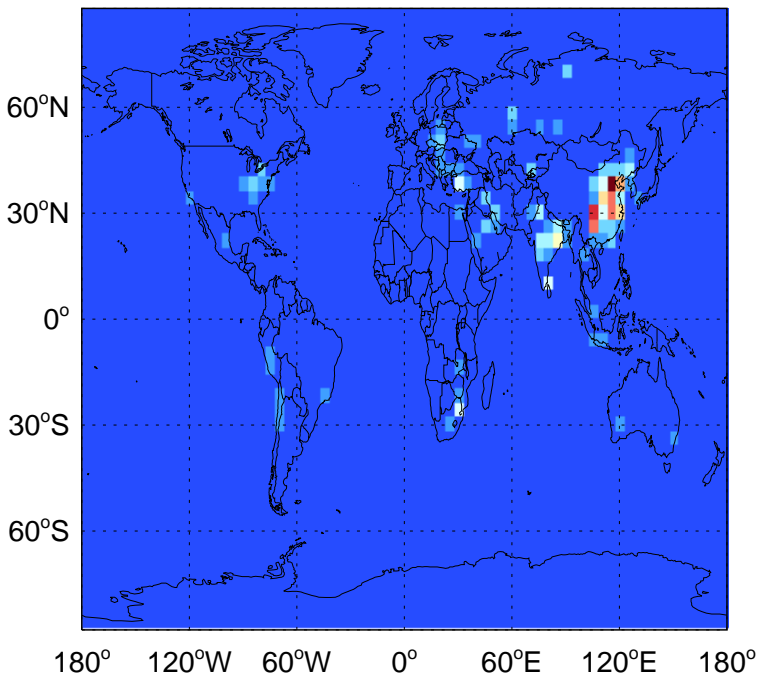

GEOS-Chem Emission Maps

v11-01k-Run0

SO2 column anthro emissions for Jan

0.00e+00 4.92e+09 9.83e+09 kg S

v11-01-public-Run0

SO2 column anthro emissions for Jan

0.00e+00 4.92e+09 9.83e+09 kg S

v11-02a

SO2 column anthro emissions for Jan

0.00e+00 6.83e+07 1.37e+08 kg S

GEOS-Chem Emission Maps

v11-01k-Run0

SO2 column aircraft emissions for Jan

0.00e+00 6.69e+04 1.34e+05kg S

v11-01-public-Run0

SO2 column aircraft emissions for Jan