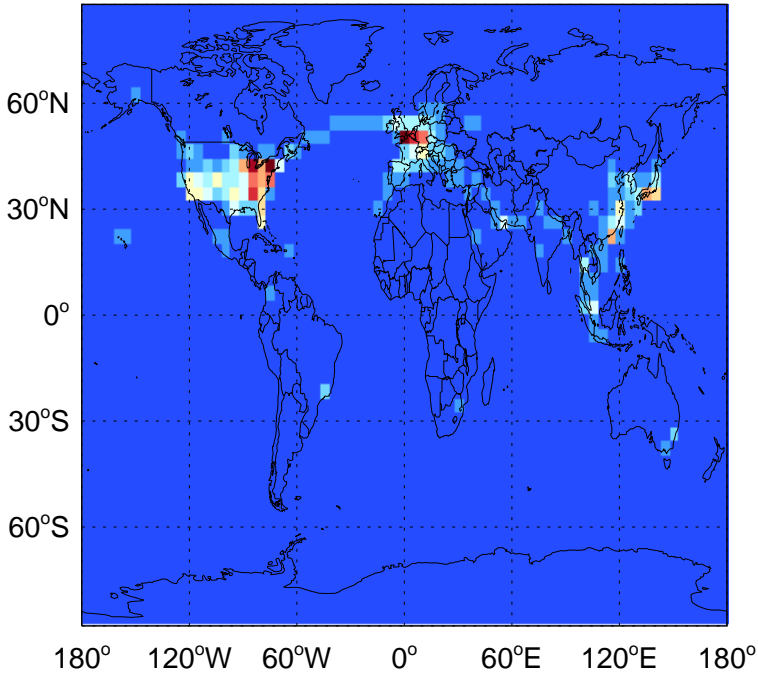

GEOS-Chem Emission Maps

v11-01k-Run0

SO2 column anthro emissions for Jan

0.00e+00 4.92e+09 9.83e+09 kg S

v11-01-public-Run0

SO2 column anthro emissions for Jan

0.00e+00 4.92e+09 9.83e+09 kg S

v11-02a

SO2 column anthro emissions for Jan

0.00e+00 6.83e+07 1.37e+08 kg S

GEOS-Chem Emission Maps

v11-01k-Run0

SO2 column aircraft emissions for Jan

0.00e+00 6.69e+04 1.34e+05kg S

v11-01-public-Run0

SO2 column aircraft emissions for Jan