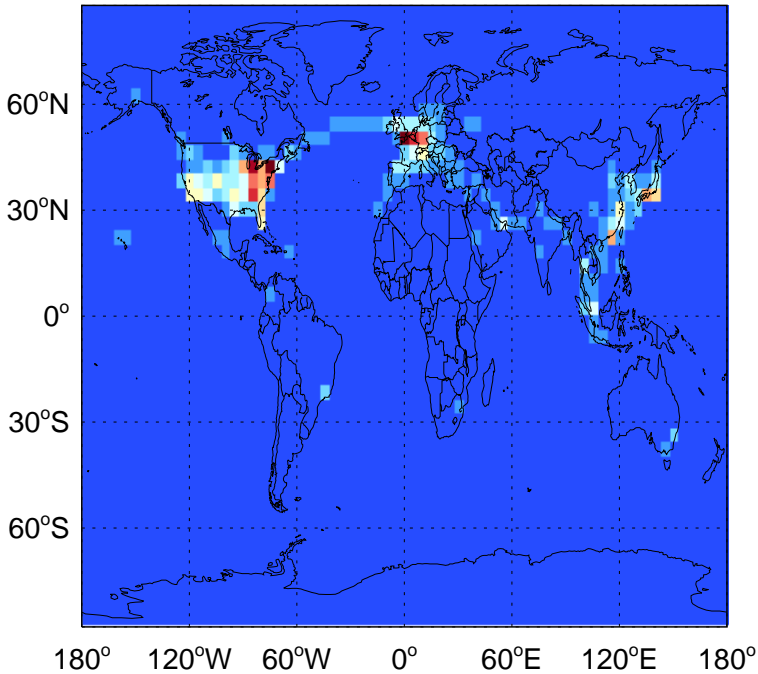

0.00e+00 6.69e+04 1.34e+05kg S