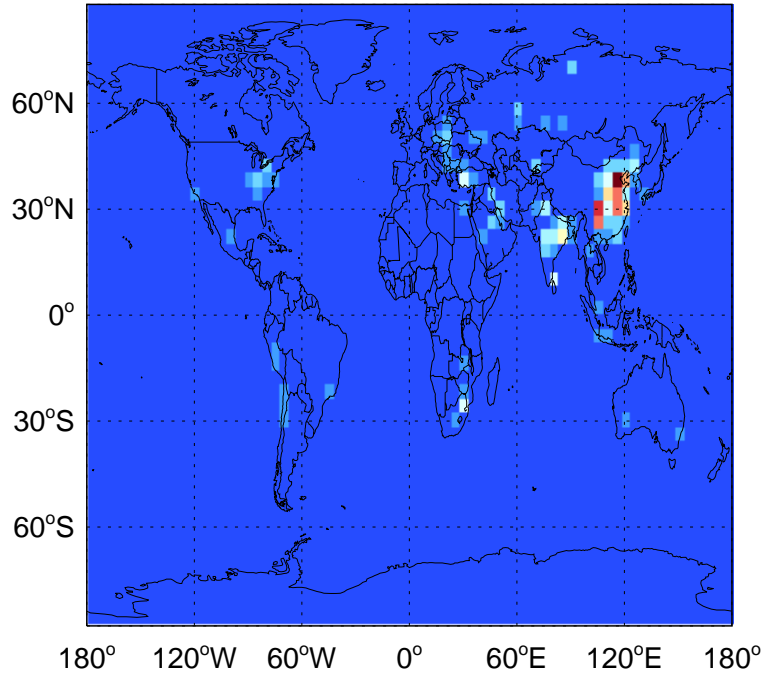

GEOS-Chem Emission Maps

v11-01k-Run0

SO2 column anthro emissions for Jan

0.00e+00 4.92e+09 9.83e+09 kg S

v11-01-public-Run0

SO2 column anthro emissions for Jan

0.00e+00 4.92e+09 9.83e+09 kg S

v11-02a

SO2 column anthro emissions for Jan

0.00e+00 6.83e+07 1.37e+08 kg S

GEOS-Chem Emission Maps

v11-01k-Run0

SO2 column aircraft emissions for Jan

0.00e+00 6.69e+04 1.34e+05kg S

v11-01-public-Run0

SO2 column aircraft emissions for Jan