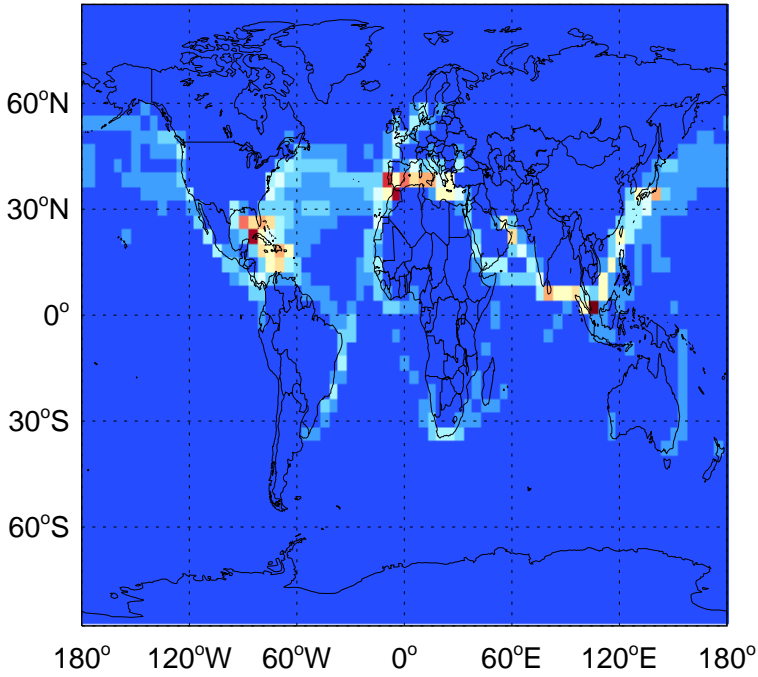

GEOS-Chem Emission Maps

v11-01k-Run0

SO2 ship emissions for Jul