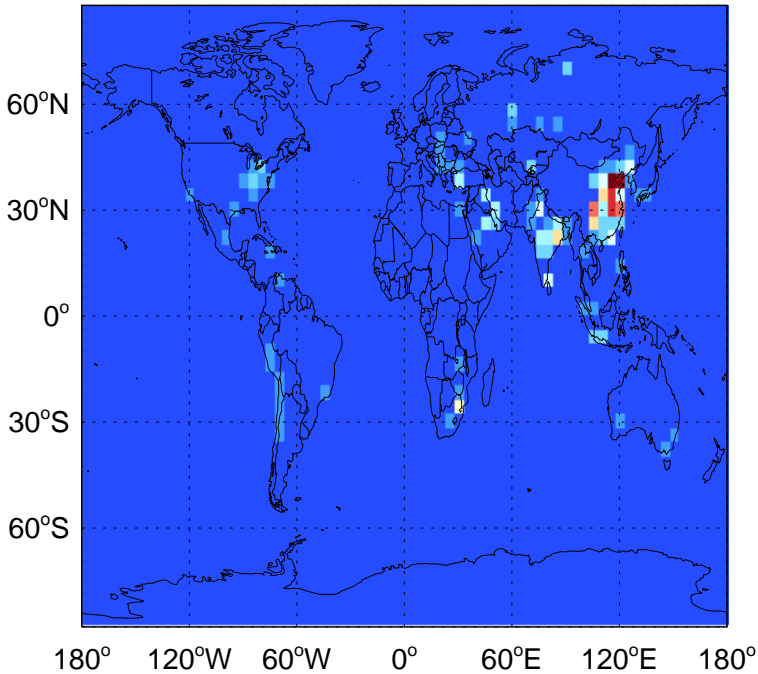

GEOS-Chem Emission Maps

v11-01k-Run0

SO2 column anthro emissions for Jul

0.00e+00 4.13e+09 8.27e+09kg S

v11-01-public-Run0

SO2 column anthro emissions for Jul

0.00e+00 4.13e+09 8.27e+09kg S

v11-02a

SO2 column anthro emissions for Jul

0.00e+00 5.74e+07 1.15e+08kg S

GEOS-Chem Emission Maps

v11-01k-Run0

SO2 column aircraft emissions for Jul

0.00e+00 7.30e+04 1.46e+05kg S

v11-01-public-Run0

SO2 column aircraft emissions for Jul