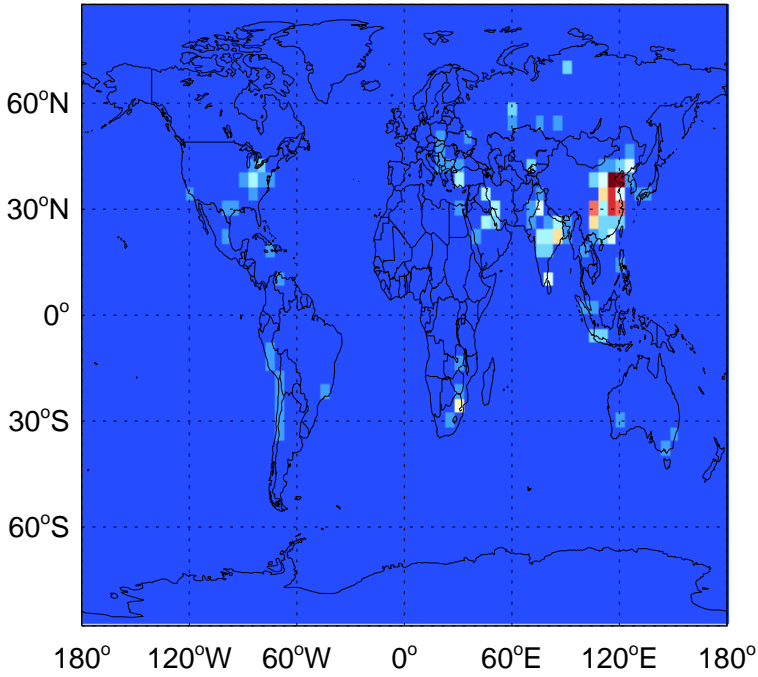

GEOS-Chem Emission Maps

v11-01k-Run0

SO2 column anthro emissions for Jul

0.00e+00 4.13e+09 8.27e+09kg S

v11-01-public-Run0

SO2 column anthro emissions for Jul

0.00e+00 4.13e+09 8.27e+09kg S

v11-02a

SO2 column anthro emissions for Jul

0.00e+00 5.74e+07 1.15e+08kg S

GEOS-Chem Emission Maps

v11-01k-Run0

SO2 column aircraft emissions for Jul

0.00e+00 7.30e+04 1.46e+05kg S

v11-01-public-Run0

SO2 column aircraft emissions for Jul

0.00e+00 7.30e+04 1.46e+05kg S

v11-02a

SO2 column aircraft emissions for Jul

0.00e+00 7.30e+04 1.46e+05kg S

GEOS-Chem Emission Maps

v11-01k-Run0

SO2 biofuel emissions for Jul

v11-01-public-Run0