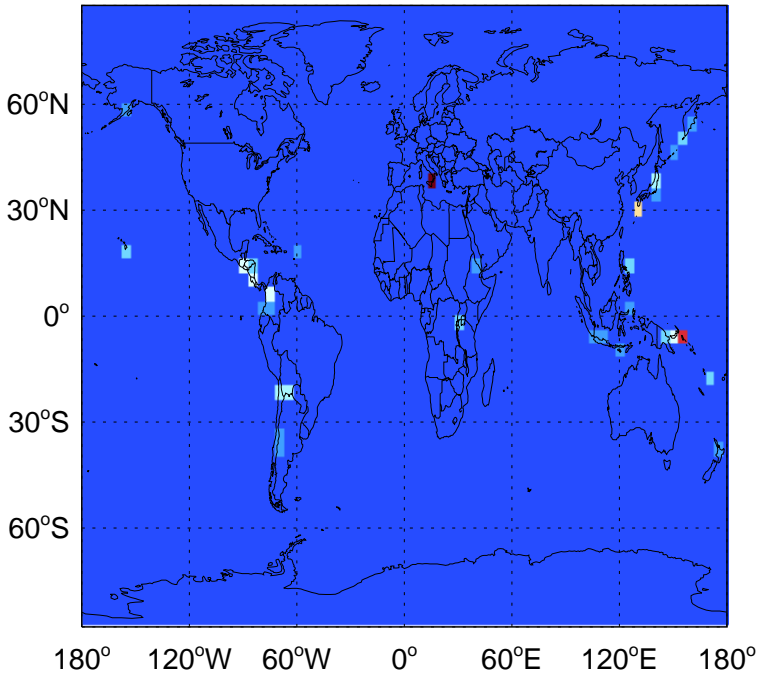

v11-02a

SO2 biomass emissions for Jul

GEOS-Chem Emission Maps

v11-01k-Run0

SO2 column nonerup volc emissions for Jul

0.00e+00 3.70e+07 7.40e+07kg S

v11-01-public-Run0

SO2 column nonerup volc emissions for Jul

0.00e+00 3.70e+07 7.40e+07kg S

v11-02a

SO2 column nonerup volc emissions for Jul

0.00e+00 3.70e+07 7.40e+07kg S

GEOS-Chem Emission Maps

v11-01k-Run0

SO2 column erup volc emissions for Jul

0.00e+00 1.22e+07 2.44e+07kg S