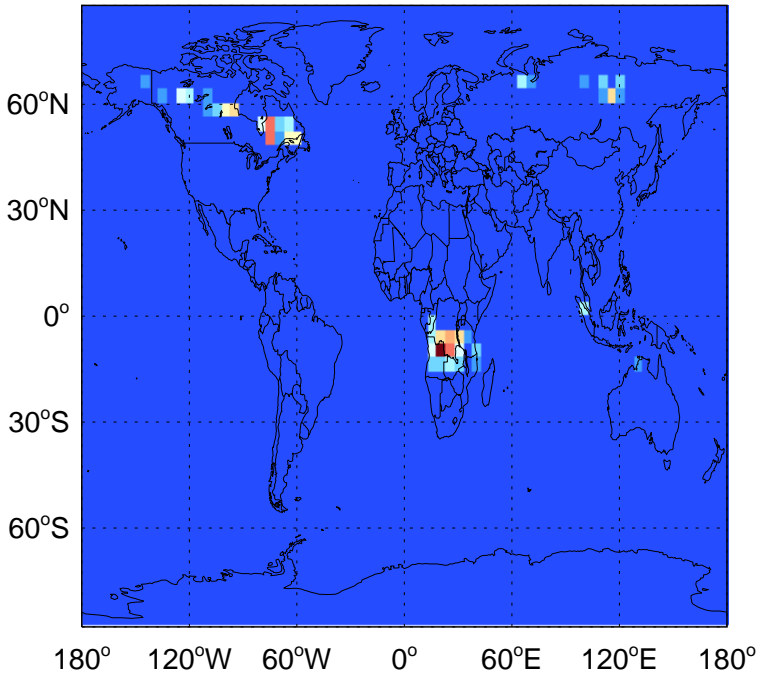

v11-02a

SO2 biomass emissions for Jul