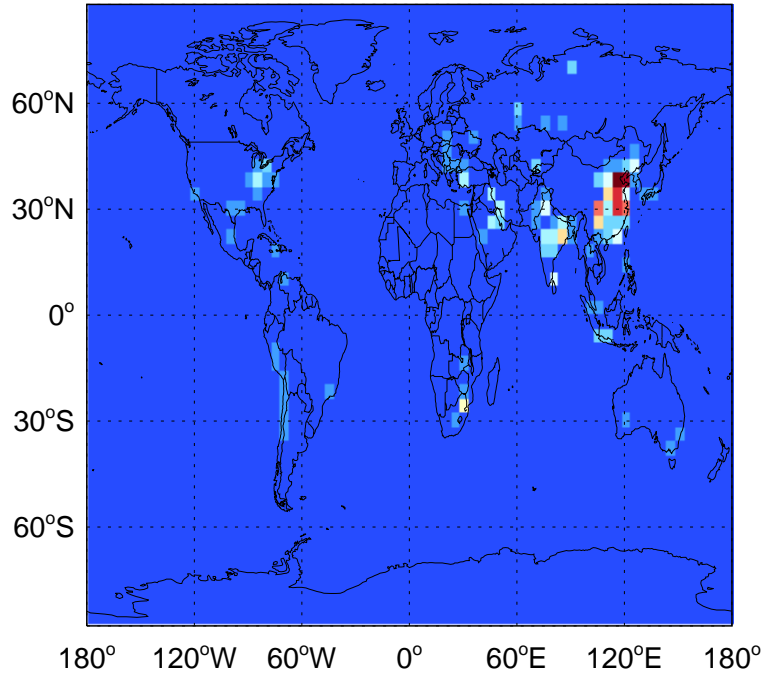

GEOS-Chem Emission Maps

v11-01k-Run0

SO2 column anthro emissions for Jul

0.00e+00 4.13e+09 8.27e+09kg S

v11-01-public-Run0

SO2 column anthro emissions for Jul

0.00e+00 4.13e+09 8.27e+09kg S

v11-02a

SO2 column anthro emissions for Jul

0.00e+00 5.74e+07 1.15e+08kg S

GEOS-Chem Emission Maps

v11-01k-Run0

SO2 column aircraft emissions for Jul

0.00e+00 7.30e+04 1.46e+05kg S

v11-01-public-Run0

SO2 column aircraft emissions for Jul

0.00e+00 7.30e+04 1.46e+05kg S

v11-02a

SO2 column aircraft emissions for Jul

0.00e+00 7.30e+04 1.46e+05kg S

GEOS-Chem Emission Maps

v11-01k-Run0

SO2 biofuel emissions for Jul

v11-01-public-Run0