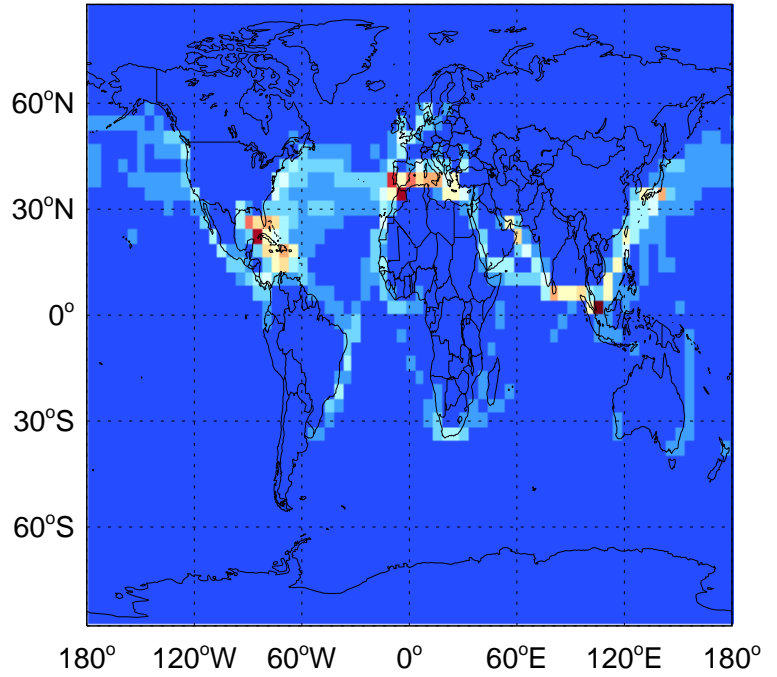

v11-01-public-Run0

SO2 ship emissions for Jul