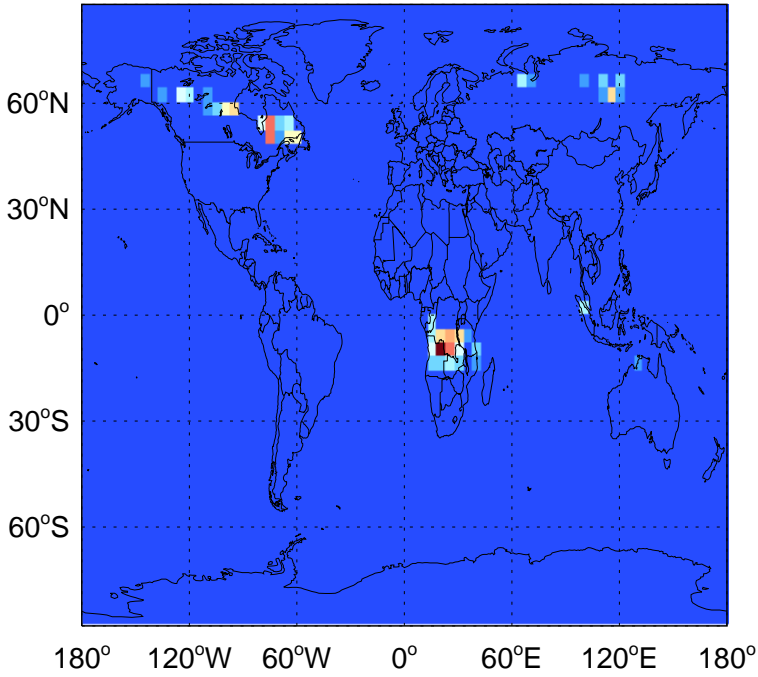

SO2 biofuel emissions for Jul

v11-02a

SO2 biofuel emissions for Jul

GEOS-Chem Emission Maps

v11-01k-Run0

SO2 biomass emissions for Jul

v11-01-public-Run0

SO2 biomass emissions for Jul