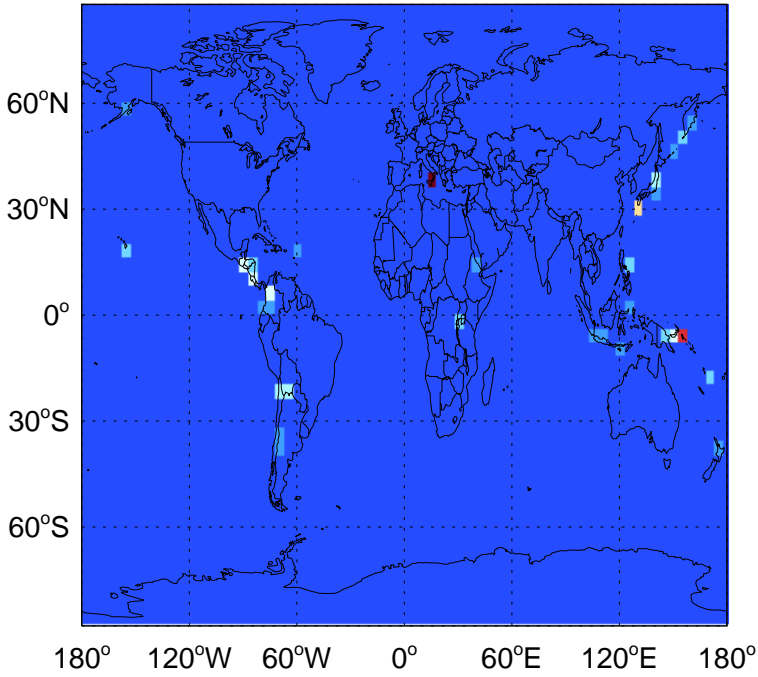

v11-02a

SO2 biomass emissions for Jul

GEOS-Chem Emission Maps

v11-01k-Run0

SO2 column nonerup volc emissions for Jul

0.00e+00 3.70e+07 7.40e+07kg S

v11-01-public-Run0

SO2 column nonerup volc emissions for Jul

0.00e+00 3.70e+07 7.40e+07kg S

v11-02a

SO2 column nonerup volc emissions for Jul

0.00e+00 3.70e+07 7.40e+07kg S

GEOS-Chem Emission Maps

v11-01k-Run0

SO2 column erup volc emissions for Jul

0.00e+00 1.22e+07 2.44e+07kg S