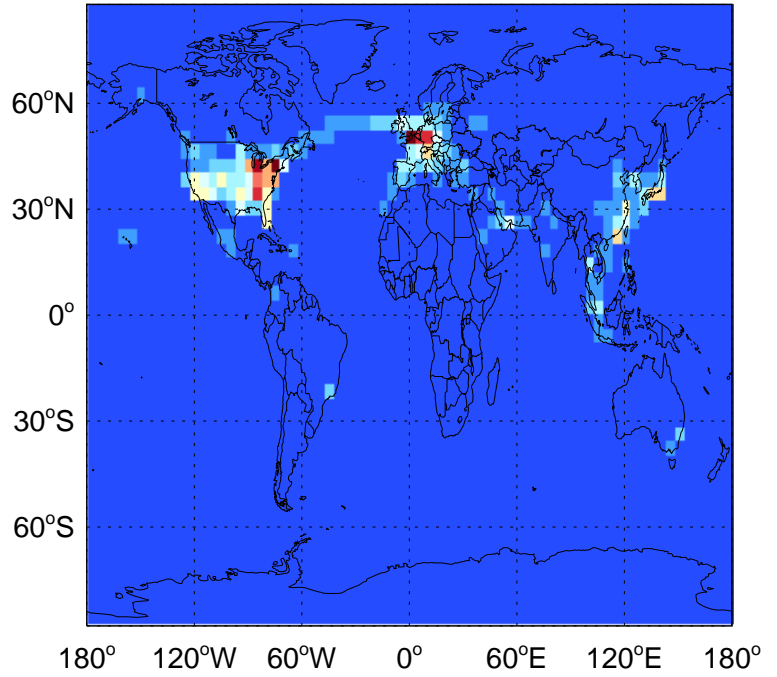

GEOS-Chem Emission Maps

v11-01k-Run0

SO2 column anthro emissions for Jul

0.00e+00 4.13e+09 8.27e+09kg S

v11-01-public-Run0

SO2 column anthro emissions for Jul

0.00e+00 4.13e+09 8.27e+09kg S

v11-02a

SO2 column anthro emissions for Jul

0.00e+00 5.74e+07 1.15e+08kg S

GEOS-Chem Emission Maps

v11-01k-Run0

SO2 column aircraft emissions for Jul

0.00e+00 7.30e+04 1.46e+05kg S

v11-01-public-Run0

SO2 column aircraft emissions for Jul

0.00e+00 7.30e+04 1.46e+05kg S

v11-02a

SO2 column aircraft emissions for Jul

0.00e+00 7.30e+04 1.46e+05kg S

GEOS-Chem Emission Maps

v11-01k-Run0

SO2 biofuel emissions for Jul

v11-01-public-Run0