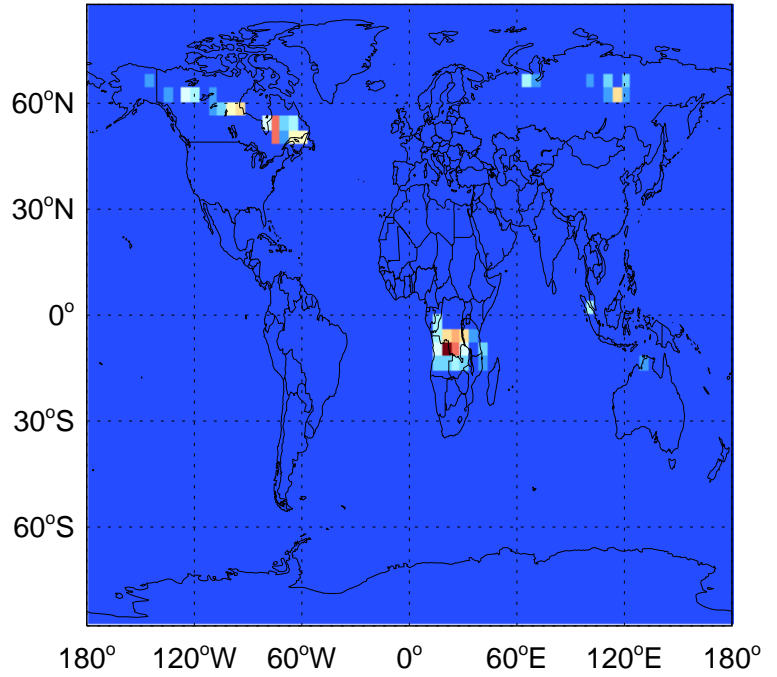

SO2 biofuel emissions for Jul

v11-02a

SO2 biofuel emissions for Jul

GEOS-Chem Emission Maps

v11-01k-Run0

SO2 biomass emissions for Jul

v11-01-public-Run0

SO2 biomass emissions for Jul