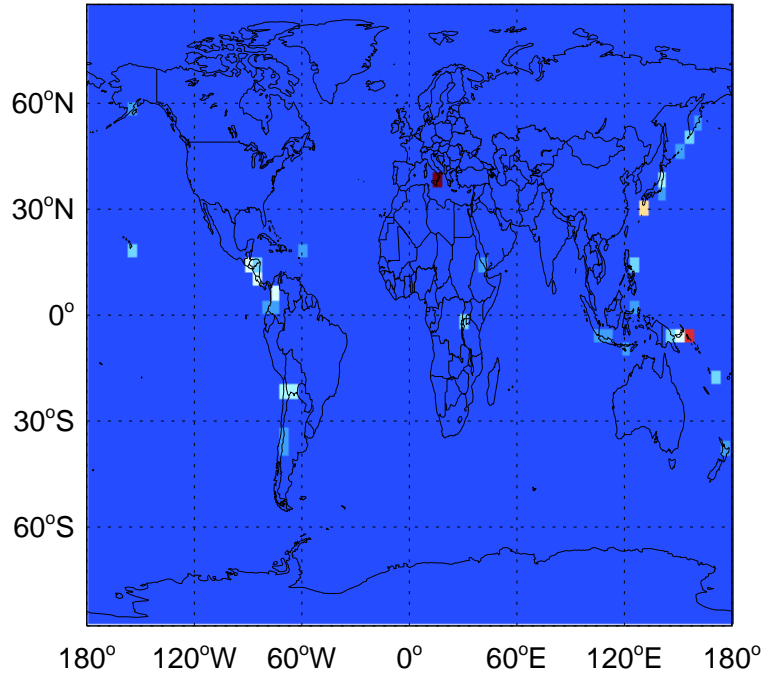

0.00e+00 3.70e+07 7.40e+07kg S

v11-02a

SO2 column nonerup volc emissions for Oct