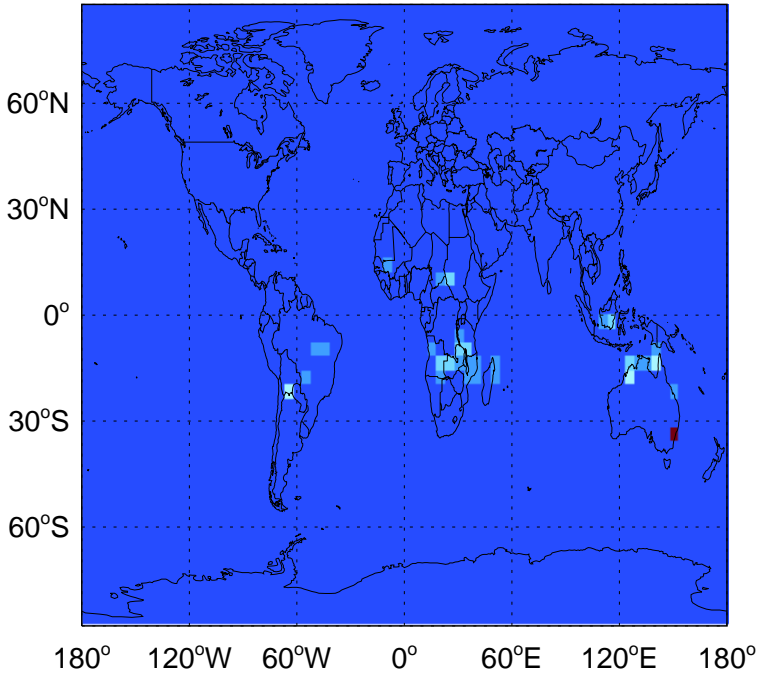

SO2 biofuel emissions for Oct

v11-02a

SO2 biofuel emissions for Oct

GEOS-Chem Emission Maps

v11-01k-Run0

SO2 biomass emissions for Oct

0.00e+00 1.91e+06 3.82e+06kg S

v11-01-public-Run0

SO2 biomass emissions for Oct

0.00e+00 1.91e+06 3.82e+06kg S

v11-02a

SO2 biomass emissions for Oct

0.00e+00 1.91e+06 3.82e+06kg S

GEOS-Chem Emission Maps

v11-01k-Run0

SO2 column nonerup volc emissions for Oct