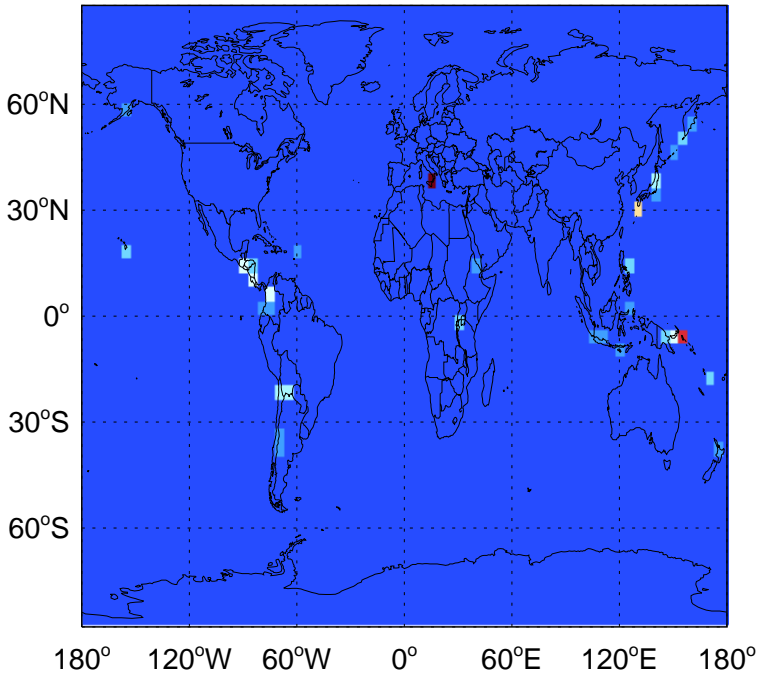

0.00e+00 3.70e+07 7.40e+07kg S

v11-01-public-Run0

SO2 column nonerup volc emissions for Oct

0.00e+00 3.70e+07 7.40e+07kg S

v11-02a

SO2 column nonerup volc emissions for Oct

0.00e+00 3.70e+07 7.40e+07kg S

GEOS-Chem Emission Maps