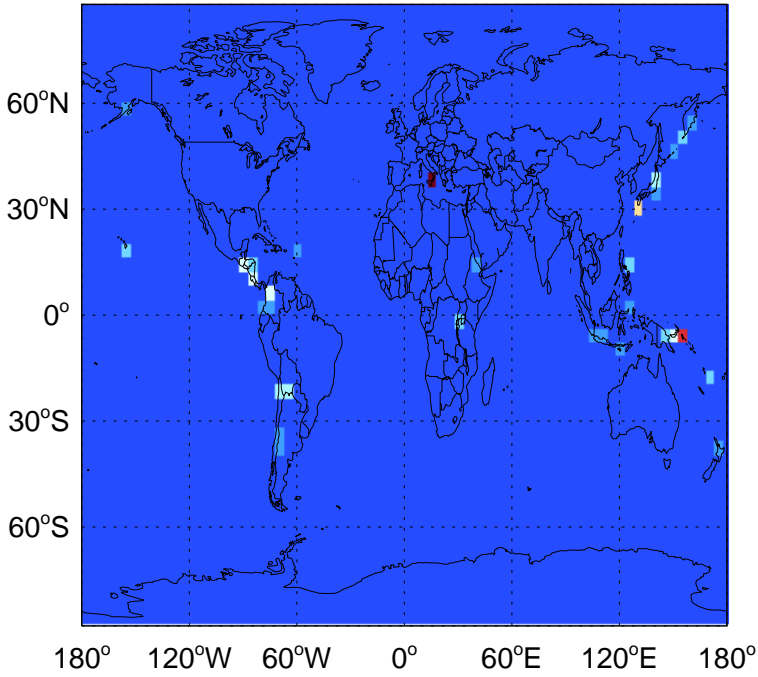

SO2 biomass emissions for Oct

0.00e+00 1.91e+06 3.82e+06kg S

v11-02a

SO2 biomass emissions for Oct

0.00e+00 1.91e+06 3.82e+06kg S

GEOS-Chem Emission Maps

v11-01k-Run0

SO2 column nonerup volc emissions for Oct