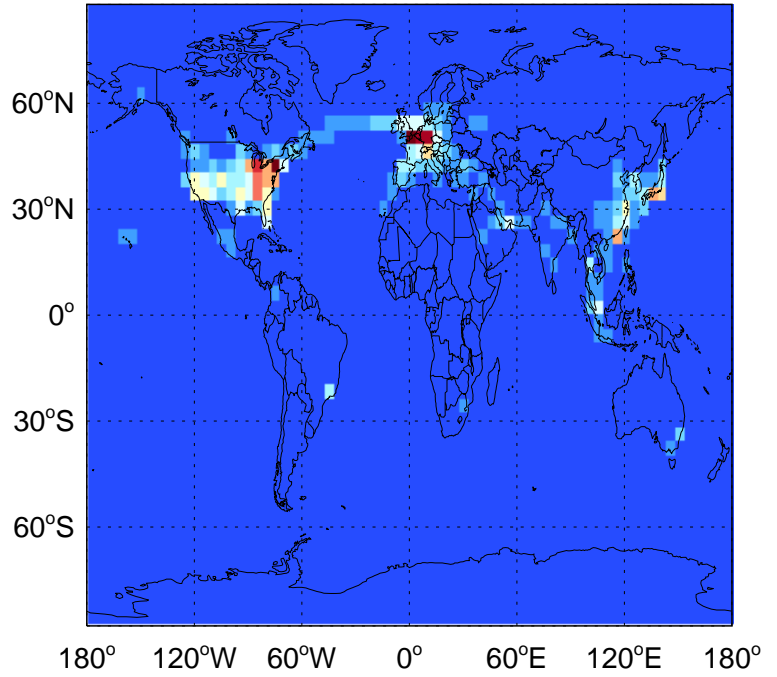

GEOS-Chem Emission Maps

v11-01k-Run0

SO2 column anthro emissions for Oct

0.00e+00 3.74e+09 7.48e+09 kg S

v11-01-public-Run0

SO2 column anthro emissions for Oct

0.00e+00 3.74e+09 7.48e+09 kg S

v11-02a

SO2 column anthro emissions for Oct

0.00e+00 5.20e+07 1.04e+08 kg S

GEOS-Chem Emission Maps

v11-01k-Run0

SO2 column aircraft emissions for Oct

0.00e+00 6.91e+04 1.38e+05 kg S

v11-01-public-Run0

SO2 column aircraft emissions for Oct

0.00e+00 6.91e+04 1.38e+05 kg S

v11-02a

SO2 column aircraft emissions for Oct

0.00e+00 6.91e+04 1.38e+05 kg S

GEOS-Chem Emission Maps

v11-01k-Run0

SO2 biofuel emissions for Oct

v11-01-public-Run0