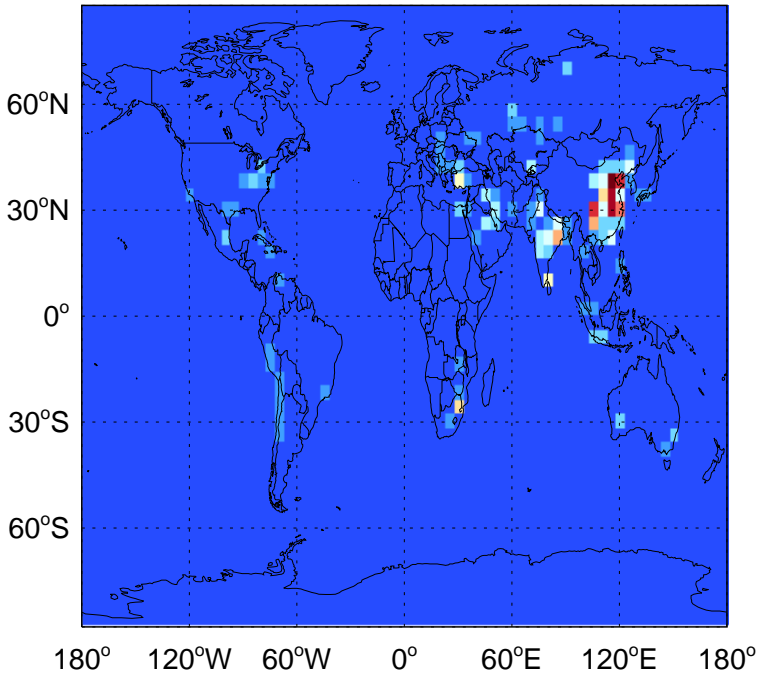

GEOS-Chem Emission Maps

v11-01k-Run0

SO2 column anthro emissions for Oct

0.00e+00 3.74e+09 7.48e+09 kg S

v11-01-public-Run0

SO2 column anthro emissions for Oct

0.00e+00 3.74e+09 7.48e+09 kg S

v11-02a

SO2 column anthro emissions for Oct

0.00e+00 5.20e+07 1.04e+08 kg S

GEOS-Chem Emission Maps

v11-01k-Run0

SO2 column aircraft emissions for Oct

0.00e+00 6.91e+04 1.38e+05 kg S

v11-01-public-Run0

SO2 column aircraft emissions for Oct

0.00e+00 6.91e+04 1.38e+05 kg S

v11-02a

SO2 column aircraft emissions for Oct

0.00e+00 6.91e+04 1.38e+05 kg S

GEOS-Chem Emission Maps

v11-01k-Run0

SO2 biofuel emissions for Oct

v11-01-public-Run0