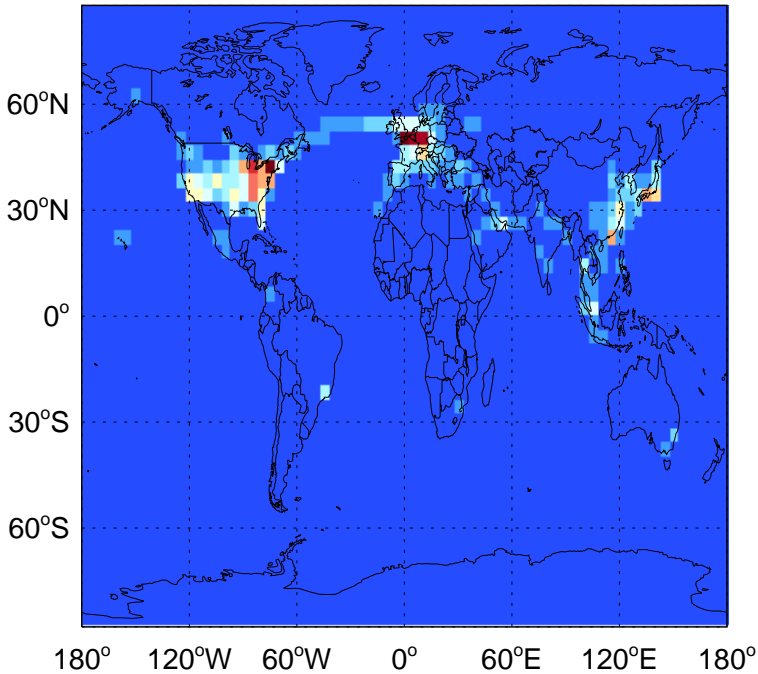

GEOS-Chem Emission Maps

v11-01k-Run0

SO2 column anthro emissions for Oct

0.00e+00 3.74e+09 7.48e+09 kg S

v11-01-public-Run0

SO2 column anthro emissions for Oct

0.00e+00 3.74e+09 7.48e+09 kg S

v11-02a

SO2 column anthro emissions for Oct

0.00e+00 5.20e+07 1.04e+08 kg S

GEOS-Chem Emission Maps

v11-01k-Run0

SO2 column aircraft emissions for Oct

0.00e+00 6.91e+04 1.38e+05 kg S

v11-01-public-Run0

SO2 column aircraft emissions for Oct

0.00e+00 6.91e+04 1.38e+05 kg S

v11-02a

SO2 column aircraft emissions for Oct

0.00e+00 6.91e+04 1.38e+05 kg S

GEOS-Chem Emission Maps

v11-01k-Run0

SO2 biofuel emissions for Oct

v11-01-public-Run0