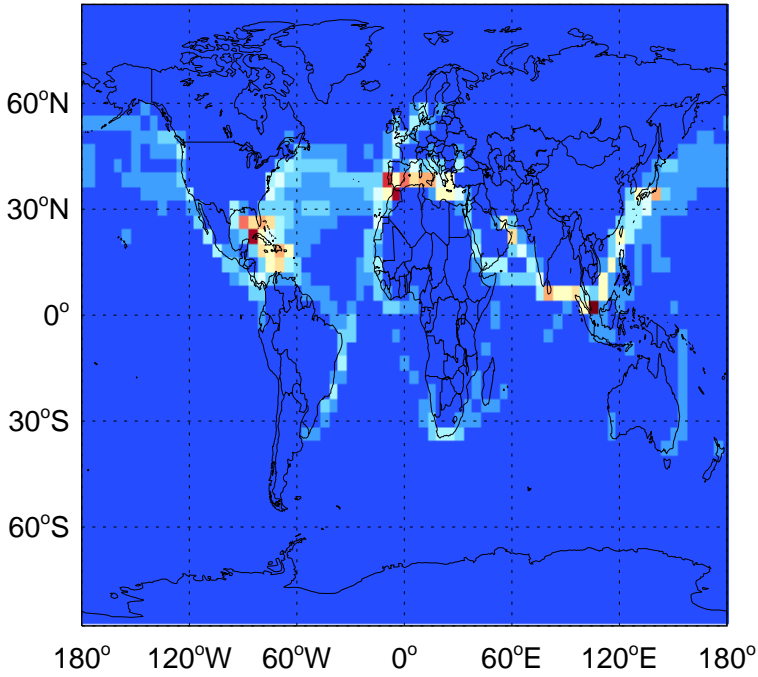

GEOS-Chem Emission Maps

v11-01k-Run0

SO₂ ship emissions for Oct

0.00e+00 2.84e+06 5.68e+06 kg S

v11-01-public-Run0

SO₂ ship emissions for Oct