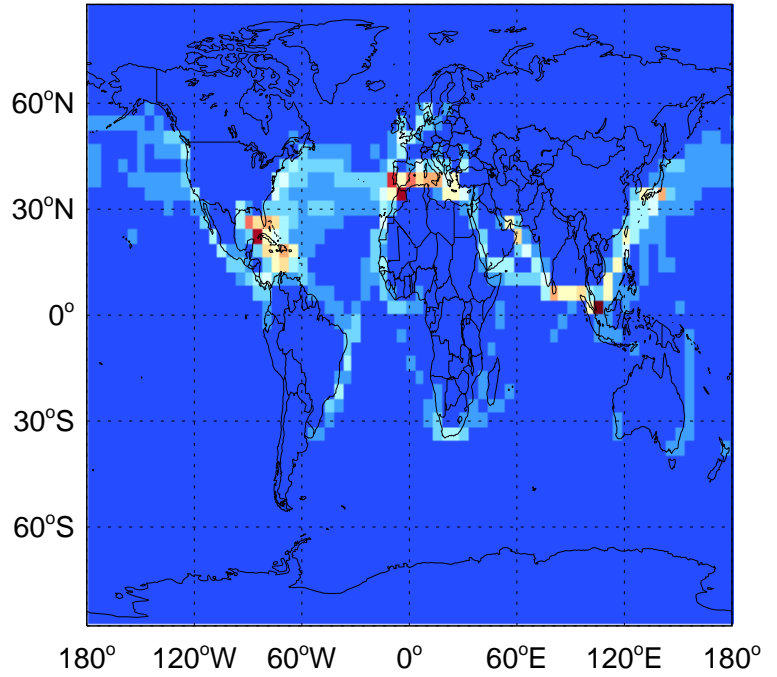

0.00e+00 1.35e+07 2.71e+07kg S

GEOS-Chem Emission Maps

v11-01k-Run0

SO₂ ship emissions for Oct

0.00e+00 2.84e+06 5.68e+06 kg S

v11-01-public-Run0

SO₂ ship emissions for Oct

0.00e+00 2.84e+06 5.68e+06 kg S