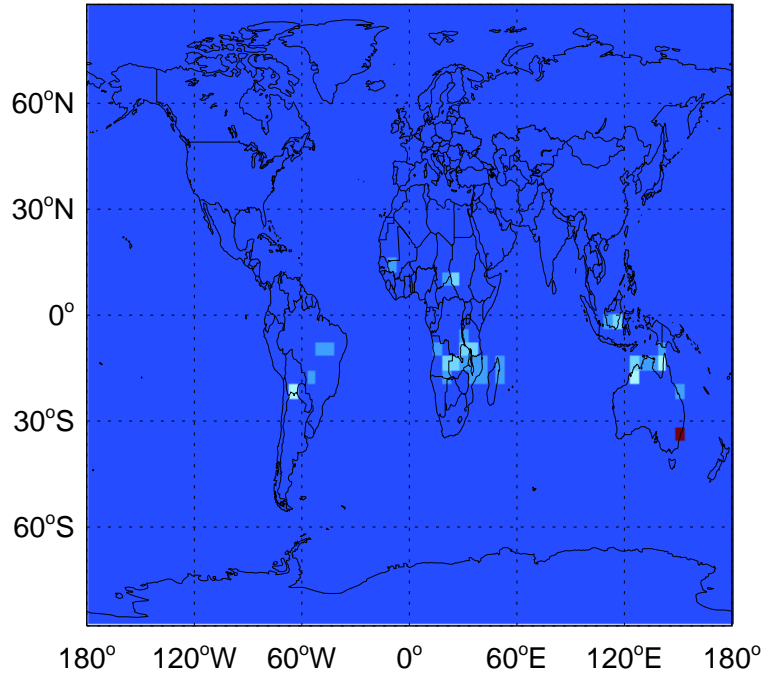

SO2 biofuel emissions for Oct

v11-02a

SO2 biofuel emissions for Oct

GEOS-Chem Emission Maps

v11-01k-Run0

SO2 biomass emissions for Oct

0.00e+00 1.91e+06 3.82e+06kg S

v11-01-public-Run0

SO2 biomass emissions for Oct

0.00e+00 1.91e+06 3.82e+06kg S

v11-02a

SO2 biomass emissions for Oct

0.00e+00 1.91e+06 3.82e+06kg S

GEOS-Chem Emission Maps

v11-01k-Run0

SO2 column nonerup volc emissions for Oct