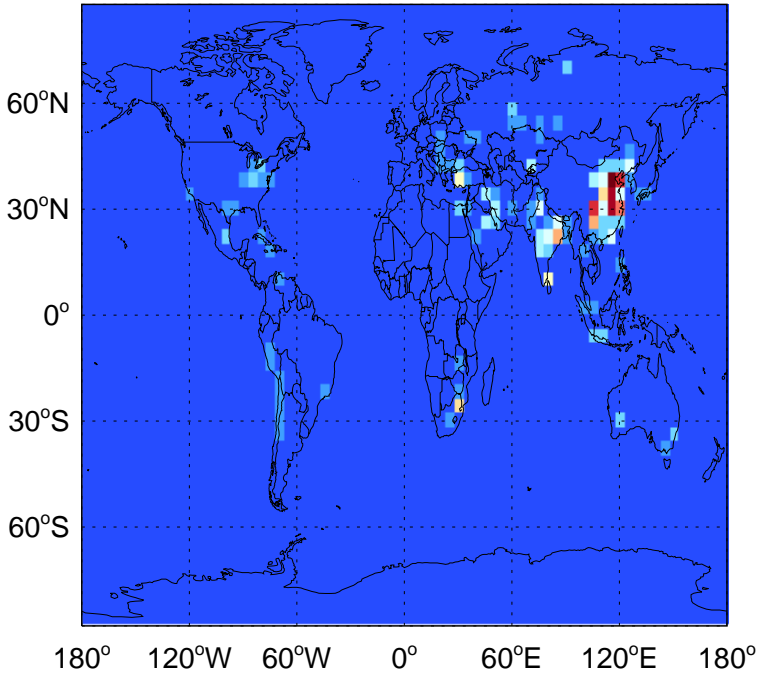

GEOS-Chem Emission Maps

v11-01k-Run0

SO2 column anthro emissions for Oct

0.00e+00 3.74e+09 7.48e+09 kg S

v11-01-public-Run0

SO2 column anthro emissions for Oct

0.00e+00 3.74e+09 7.48e+09 kg S

v11-02a

SO2 column anthro emissions for Oct

0.00e+00 5.20e+07 1.04e+08 kg S

GEOS-Chem Emission Maps

v11-01k-Run0

SO2 column aircraft emissions for Oct

0.00e+00 6.91e+04 1.38e+05 kg S

v11-01-public-Run0

SO2 column aircraft emissions for Oct

0.00e+00 6.91e+04 1.38e+05 kg S

v11-02a

SO2 column aircraft emissions for Oct

0.00e+00 6.91e+04 1.38e+05 kg S

GEOS-Chem Emission Maps

v11-01k-Run0

SO2 biofuel emissions for Oct

v11-01-public-Run0

0.00e+00 1.35e+07 2.71e+07kg S

GEOS-Chem Emission Maps

v11-01k-Run0

SO₂ ship emissions for Oct

0.00e+00 2.84e+06 5.68e+06 kg S

v11-01-public-Run0

SO₂ ship emissions for Oct

0.00e+00 2.84e+06 5.68e+06 kg S