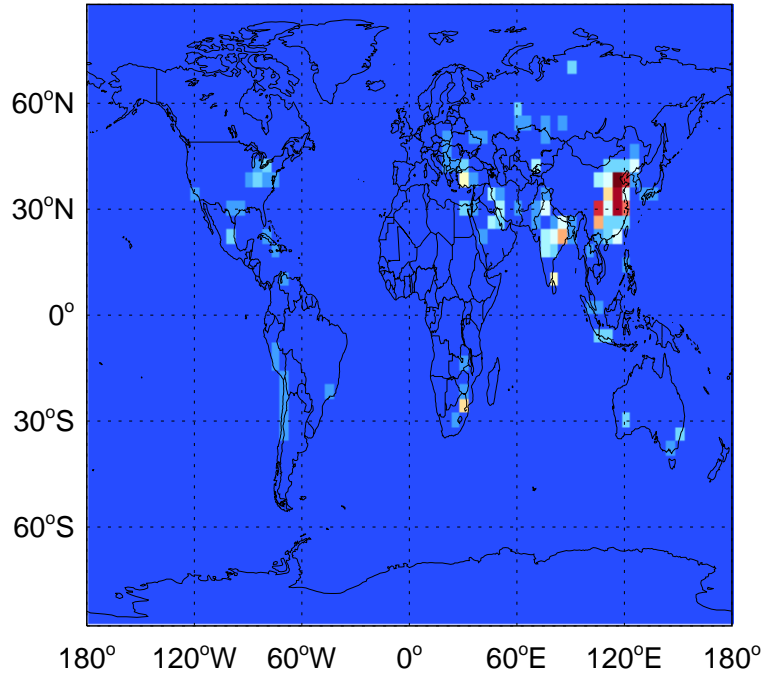

GEOS-Chem Emission Maps

v11-01k-Run0

SO2 column anthro emissions for Oct

0.00e+00 3.74e+09 7.48e+09 kg S

v11-01-public-Run0

SO2 column anthro emissions for Oct

0.00e+00 3.74e+09 7.48e+09 kg S

v11-02a

SO2 column anthro emissions for Oct

0.00e+00 5.20e+07 1.04e+08 kg S

GEOS-Chem Emission Maps

v11-01k-Run0

SO2 column aircraft emissions for Oct

0.00e+00 6.91e+04 1.38e+05 kg S

v11-01-public-Run0

SO2 column aircraft emissions for Oct

0.00e+00 6.91e+04 1.38e+05 kg S

v11-02a

SO2 column aircraft emissions for Oct

0.00e+00 6.91e+04 1.38e+05 kg S

GEOS-Chem Emission Maps

v11-01k-Run0

SO2 biofuel emissions for Oct

v11-01-public-Run0

0.00e+00 1.35e+07 2.71e+07kg S

GEOS-Chem Emission Maps

v11-01k-Run0

SO₂ ship emissions for Oct

0.00e+00 2.84e+06 5.68e+06 kg S

v11-01-public-Run0

SO₂ ship emissions for Oct

0.00e+00 2.84e+06 5.68e+06 kg S