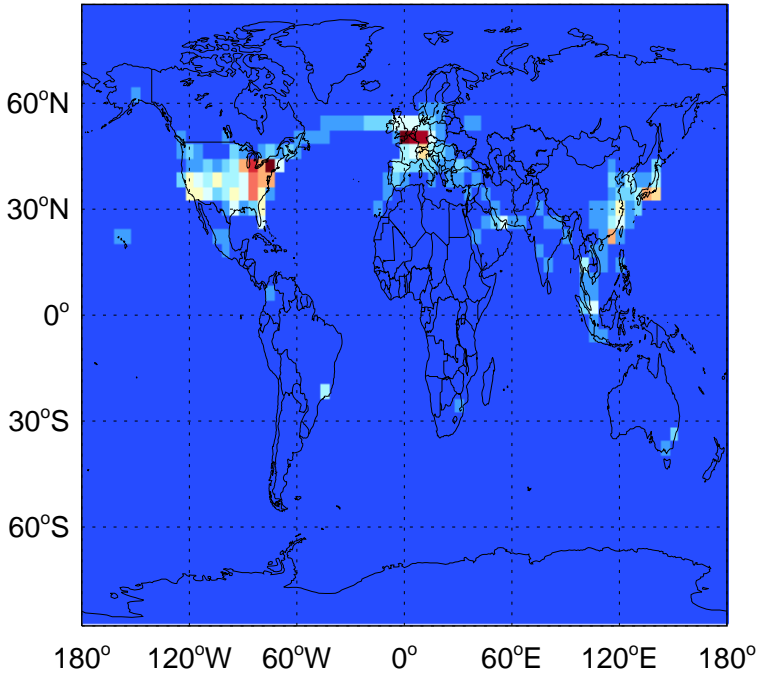

GEOS-Chem Emission Maps

v11-01k-Run0

SO2 column anthro emissions for Oct

0.00e+00 3.74e+09 7.48e+09 kg S

v11-01-public-Run0

SO2 column anthro emissions for Oct

0.00e+00 3.74e+09 7.48e+09 kg S

v11-02a

SO2 column anthro emissions for Oct

0.00e+00 5.20e+07 1.04e+08 kg S

GEOS-Chem Emission Maps

v11-01k-Run0

SO2 column aircraft emissions for Oct

0.00e+00 6.91e+04 1.38e+05 kg S

v11-01-public-Run0

SO2 column aircraft emissions for Oct

0.00e+00 6.91e+04 1.38e+05 kg S

v11-02a

SO2 column aircraft emissions for Oct

0.00e+00 6.91e+04 1.38e+05 kg S

GEOS-Chem Emission Maps

v11-01k-Run0

SO2 biofuel emissions for Oct

v11-01-public-Run0