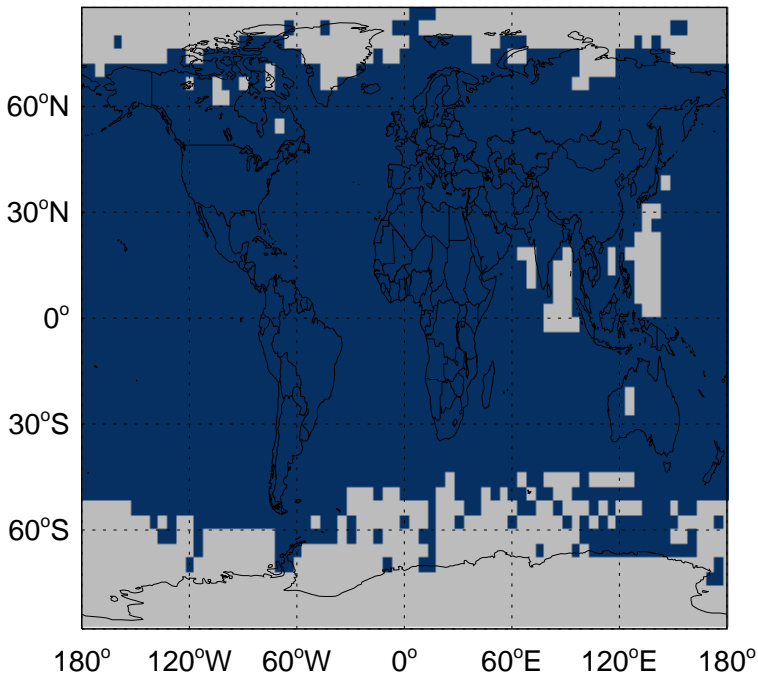

GEOS-Chem Emission Ratio Maps

v11-02a / v11-01k-Run0

Ratio: ALK4 column anth+biof emissions for Jan

v11-02a / v11-01-public-Run0

Ratio: ALK4 column anth+biof emissions for Jan

v11-02a / v11-01k-Run0

Ratio: ALK4 biomass emissions for Jan

v11-02a / v11-01-public-Run0

Ratio: ALK4 biomass emissions for Jan