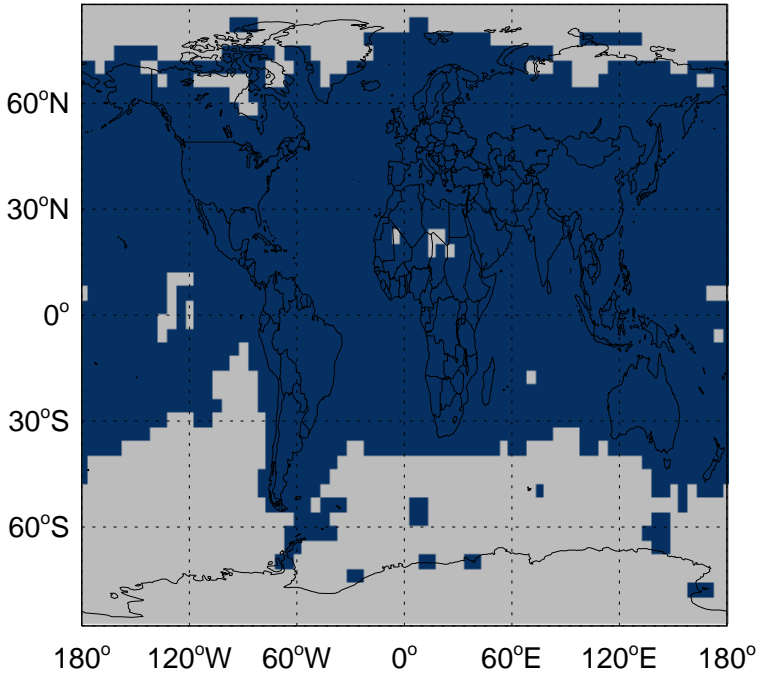

# GEOS-Chem Emission Ratio Maps

v11-02a / v11-01k-Run0

Ratio: BC column anthro emissions for Jul

v11-02a / v11-01-public-Run0

Ratio: BC column anthro emissions for Jul

v11-02a / v11-01k-Run0

Ratio: BC biofuel emissions for Jul