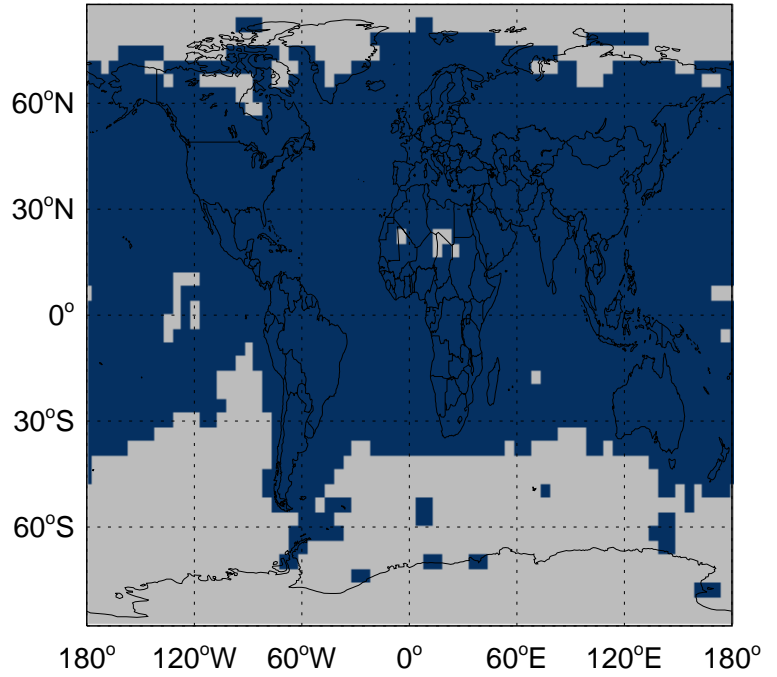

# GEOS-Chem Emission Ratio Maps

v11-02a / v11-01k-Run0

Ratio: BC column anthro emissions for Jul

v11-02a / v11-01-public-Run0

Ratio: BC column anthro emissions for Jul

v11-02a / v11-01k-Run0

Ratio: BC biofuel emissions for Jul

# GEOS-Chem Emission Ratio Maps

v11-02a / v11-01k-Run0

Ratio: BC biomass emissions for Jul

v11-02a / v11-01-public-Run0

Ratio: BC biomass emissions for Jul