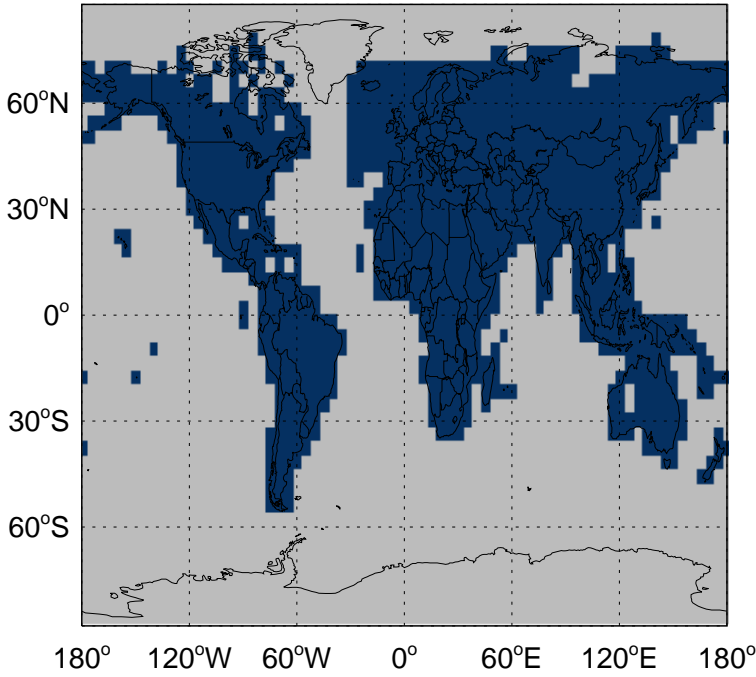

GEOS-Chem Emission Ratio Maps

v11-02a / v11-01k-Run0

Ratio: MEK column anth+biof emissions for Jul

v11-02a / v11-01-public-Run0

Ratio: MEK column anth+biof emissions for Jul

v11-02a / v11-01k-Run0

Ratio: MEK biomass emissions for Jul

v11-02a / v11-01-public-Run0

Ratio: MEK biomass emissions for Jul