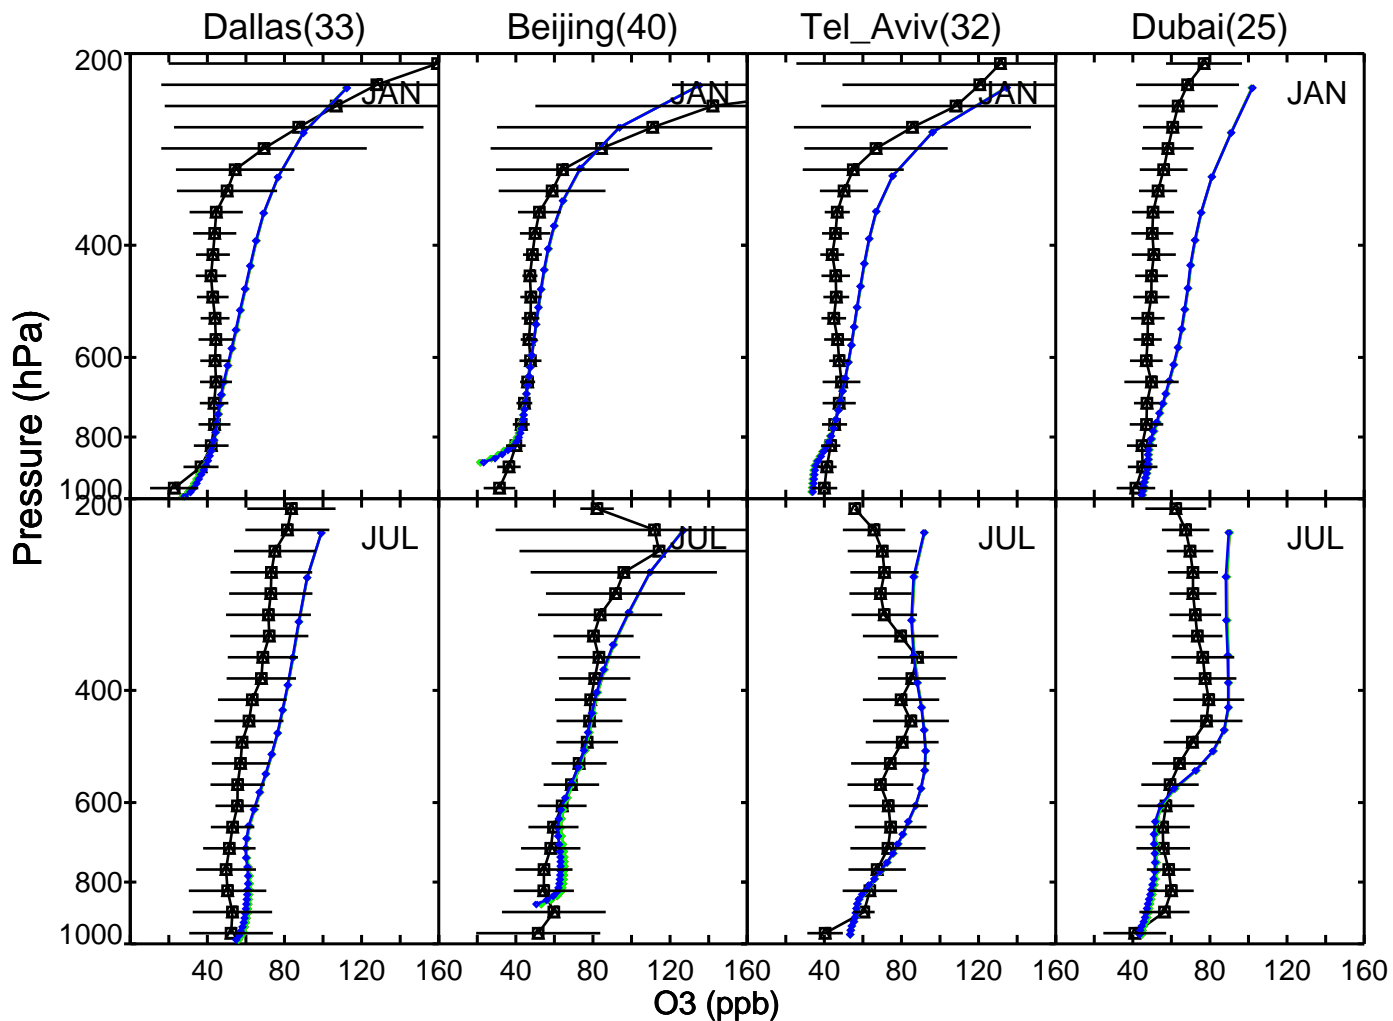

Red: v11-01k-Run0 (2013); Green: v11-01-public-Run0 (2013); Blue: v11-02a (2013)

Red: v11-01k-Run0 (2013); Green: v11-01-public-Run0 (2013); Blue: v11-02a (2013)