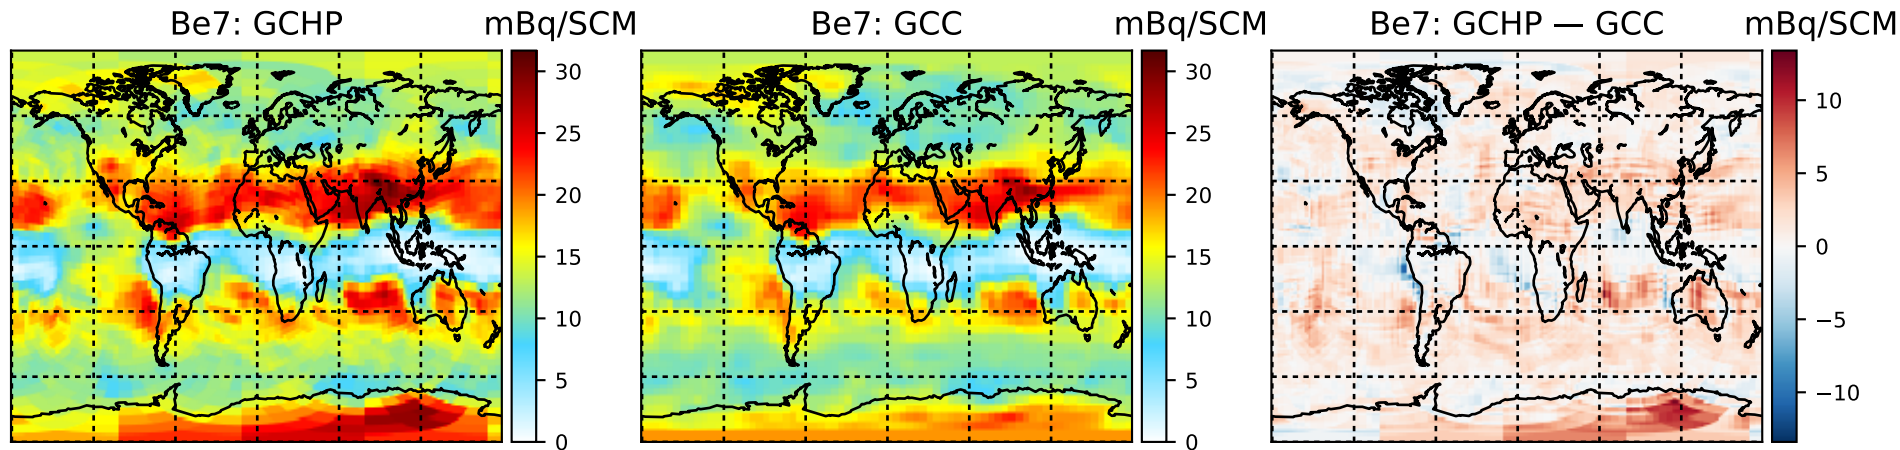

v11-02b-HP-Jan-TURBDAY: 500 hpa

# v11-02b-HP-Jan-TURBDAY: 500 hpa