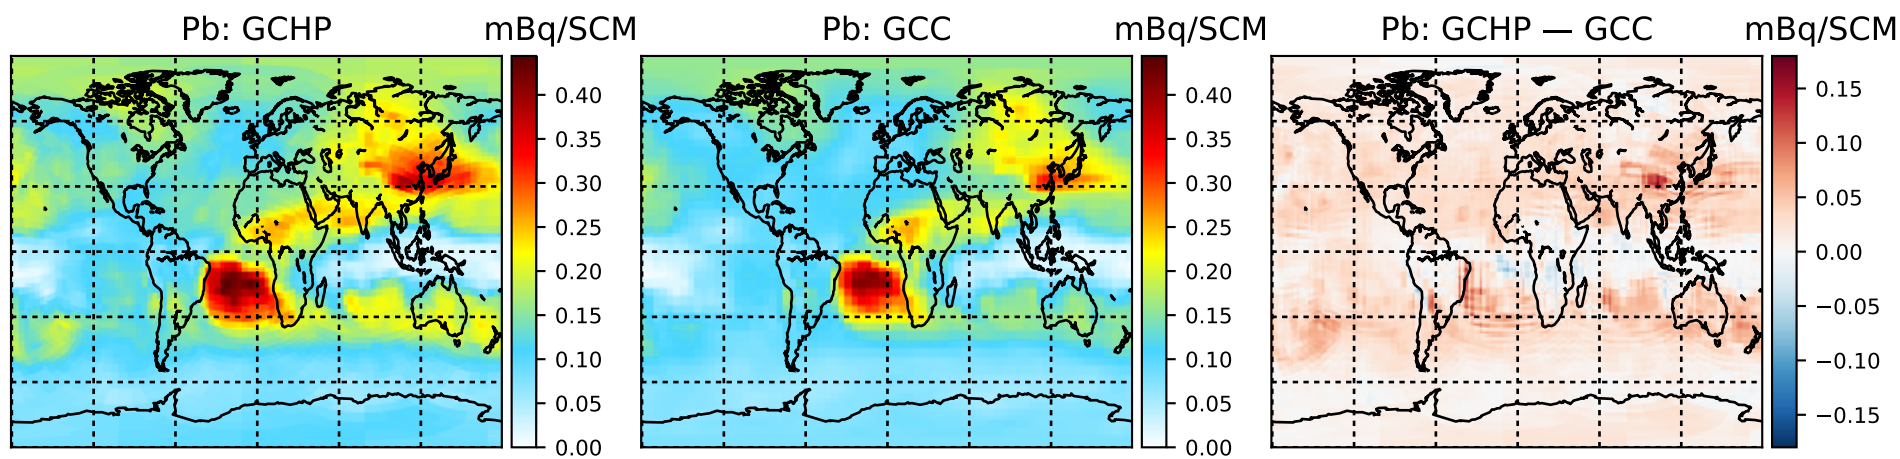

v11-02b-HP-Jan-TURBDAY: 500 hpa

# v11-02b-HP-Jan-TURBDAY: 500 hpa