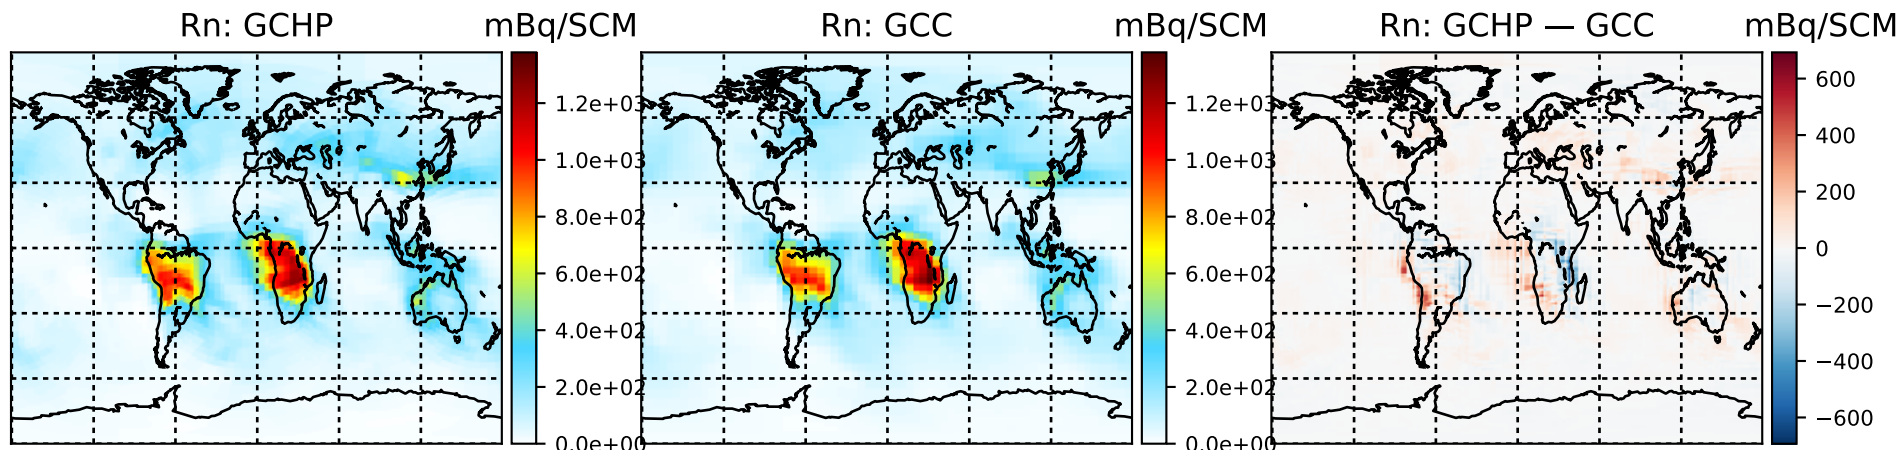

v11-02b-HP-Jan-TURBDAY: 500 hpa

# v11-02b-HP-Jan-TURBDAY: 500 hpa