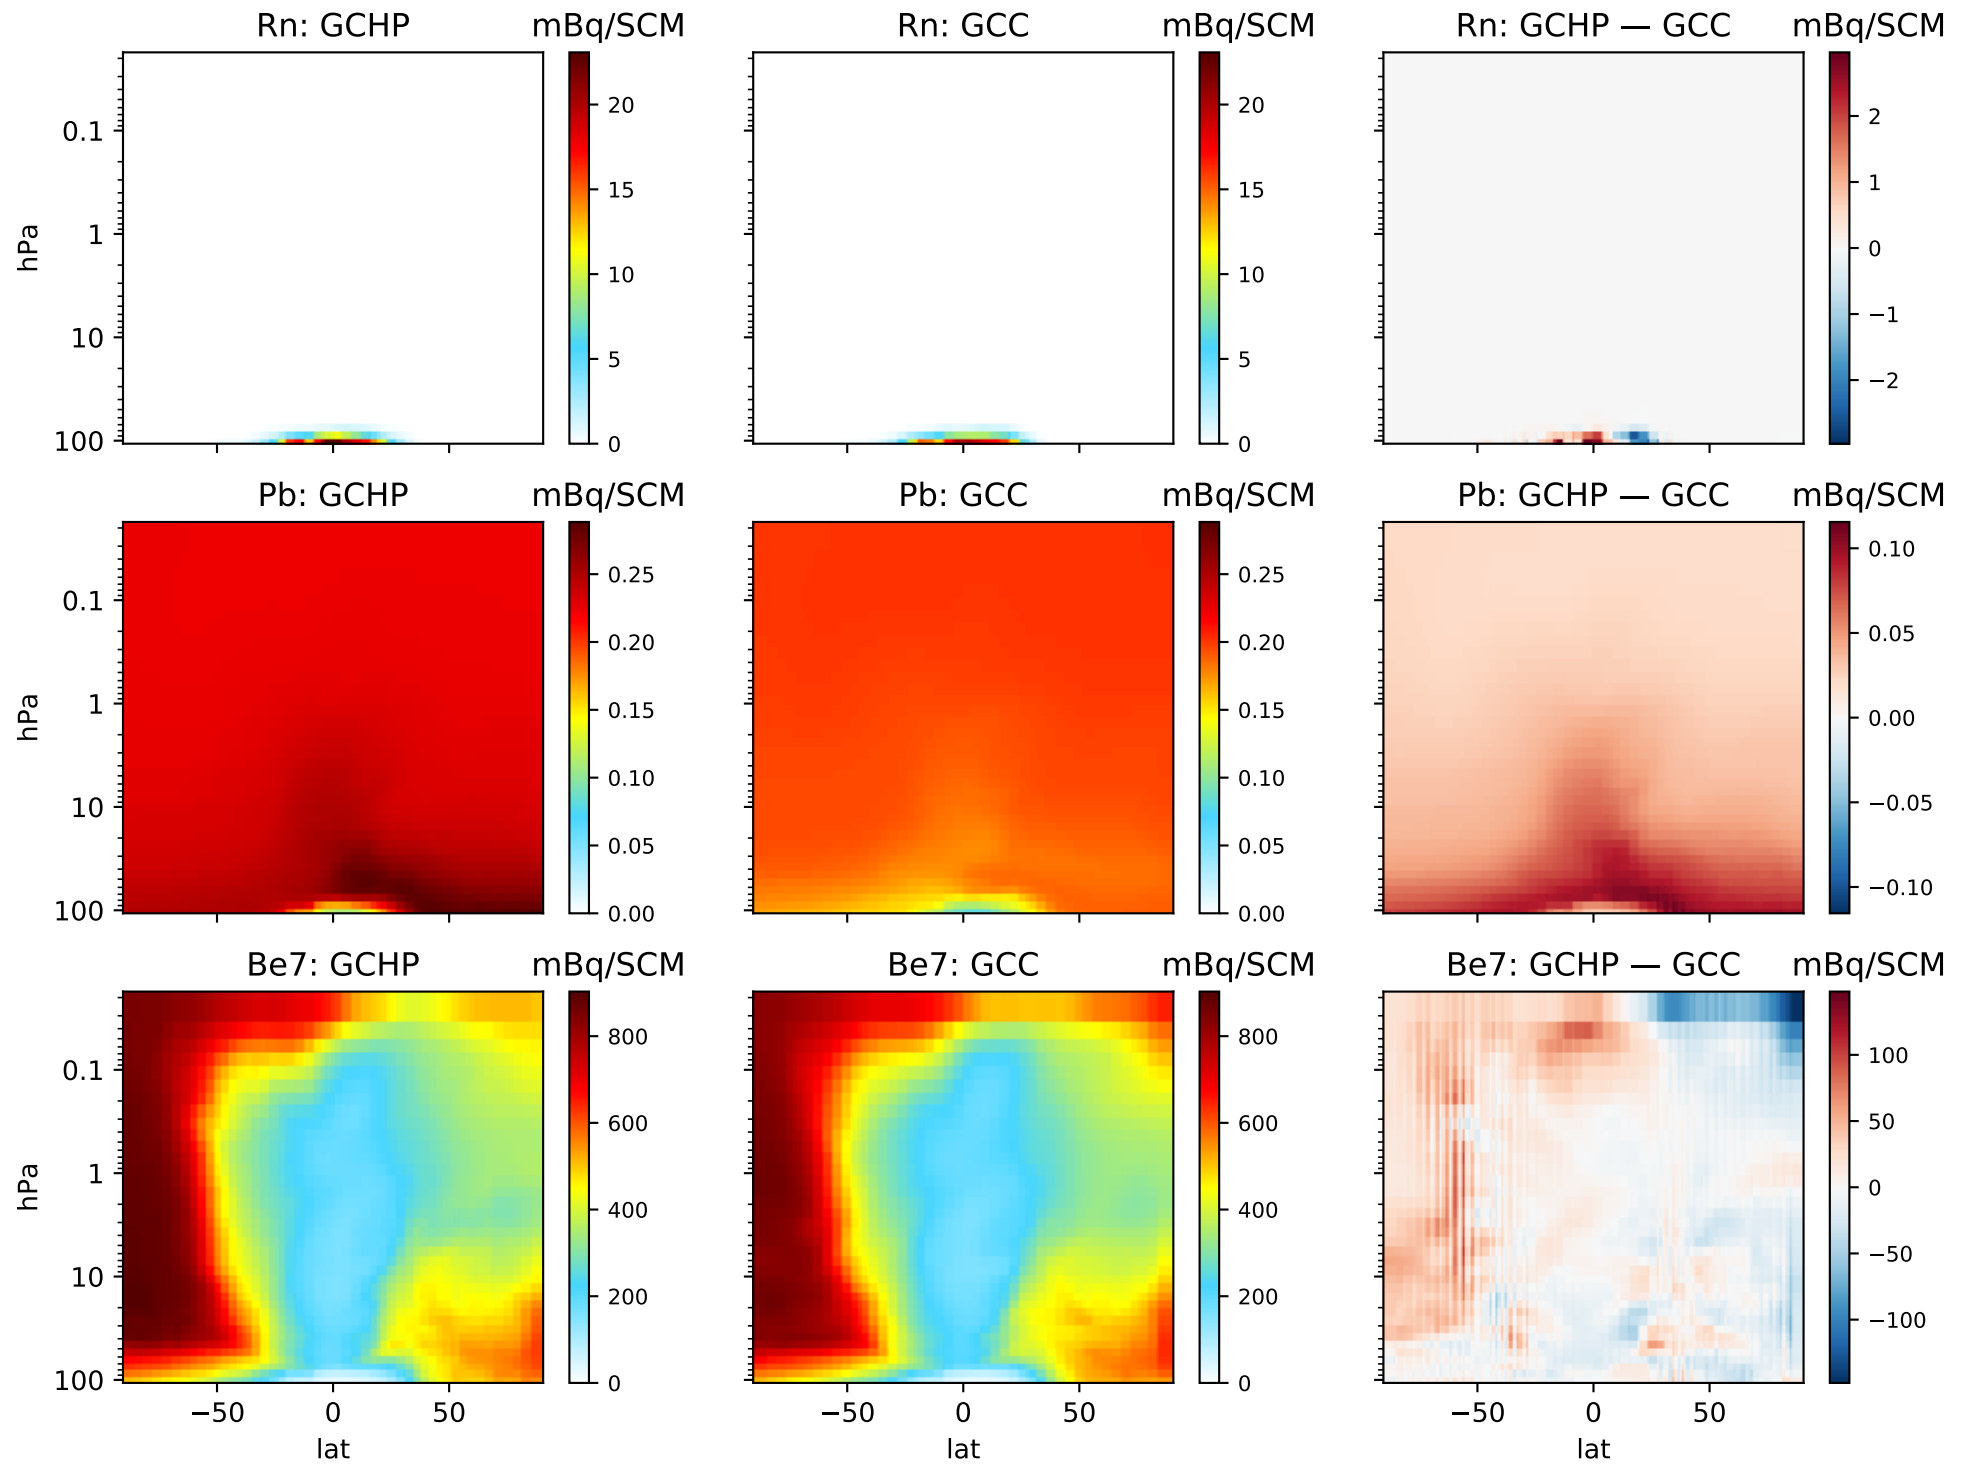

v11-02b-HP-Jan-TURBDAY: 180 lon strat

v11-02b-HP-Jan-TURBDAY: 180 lon strat