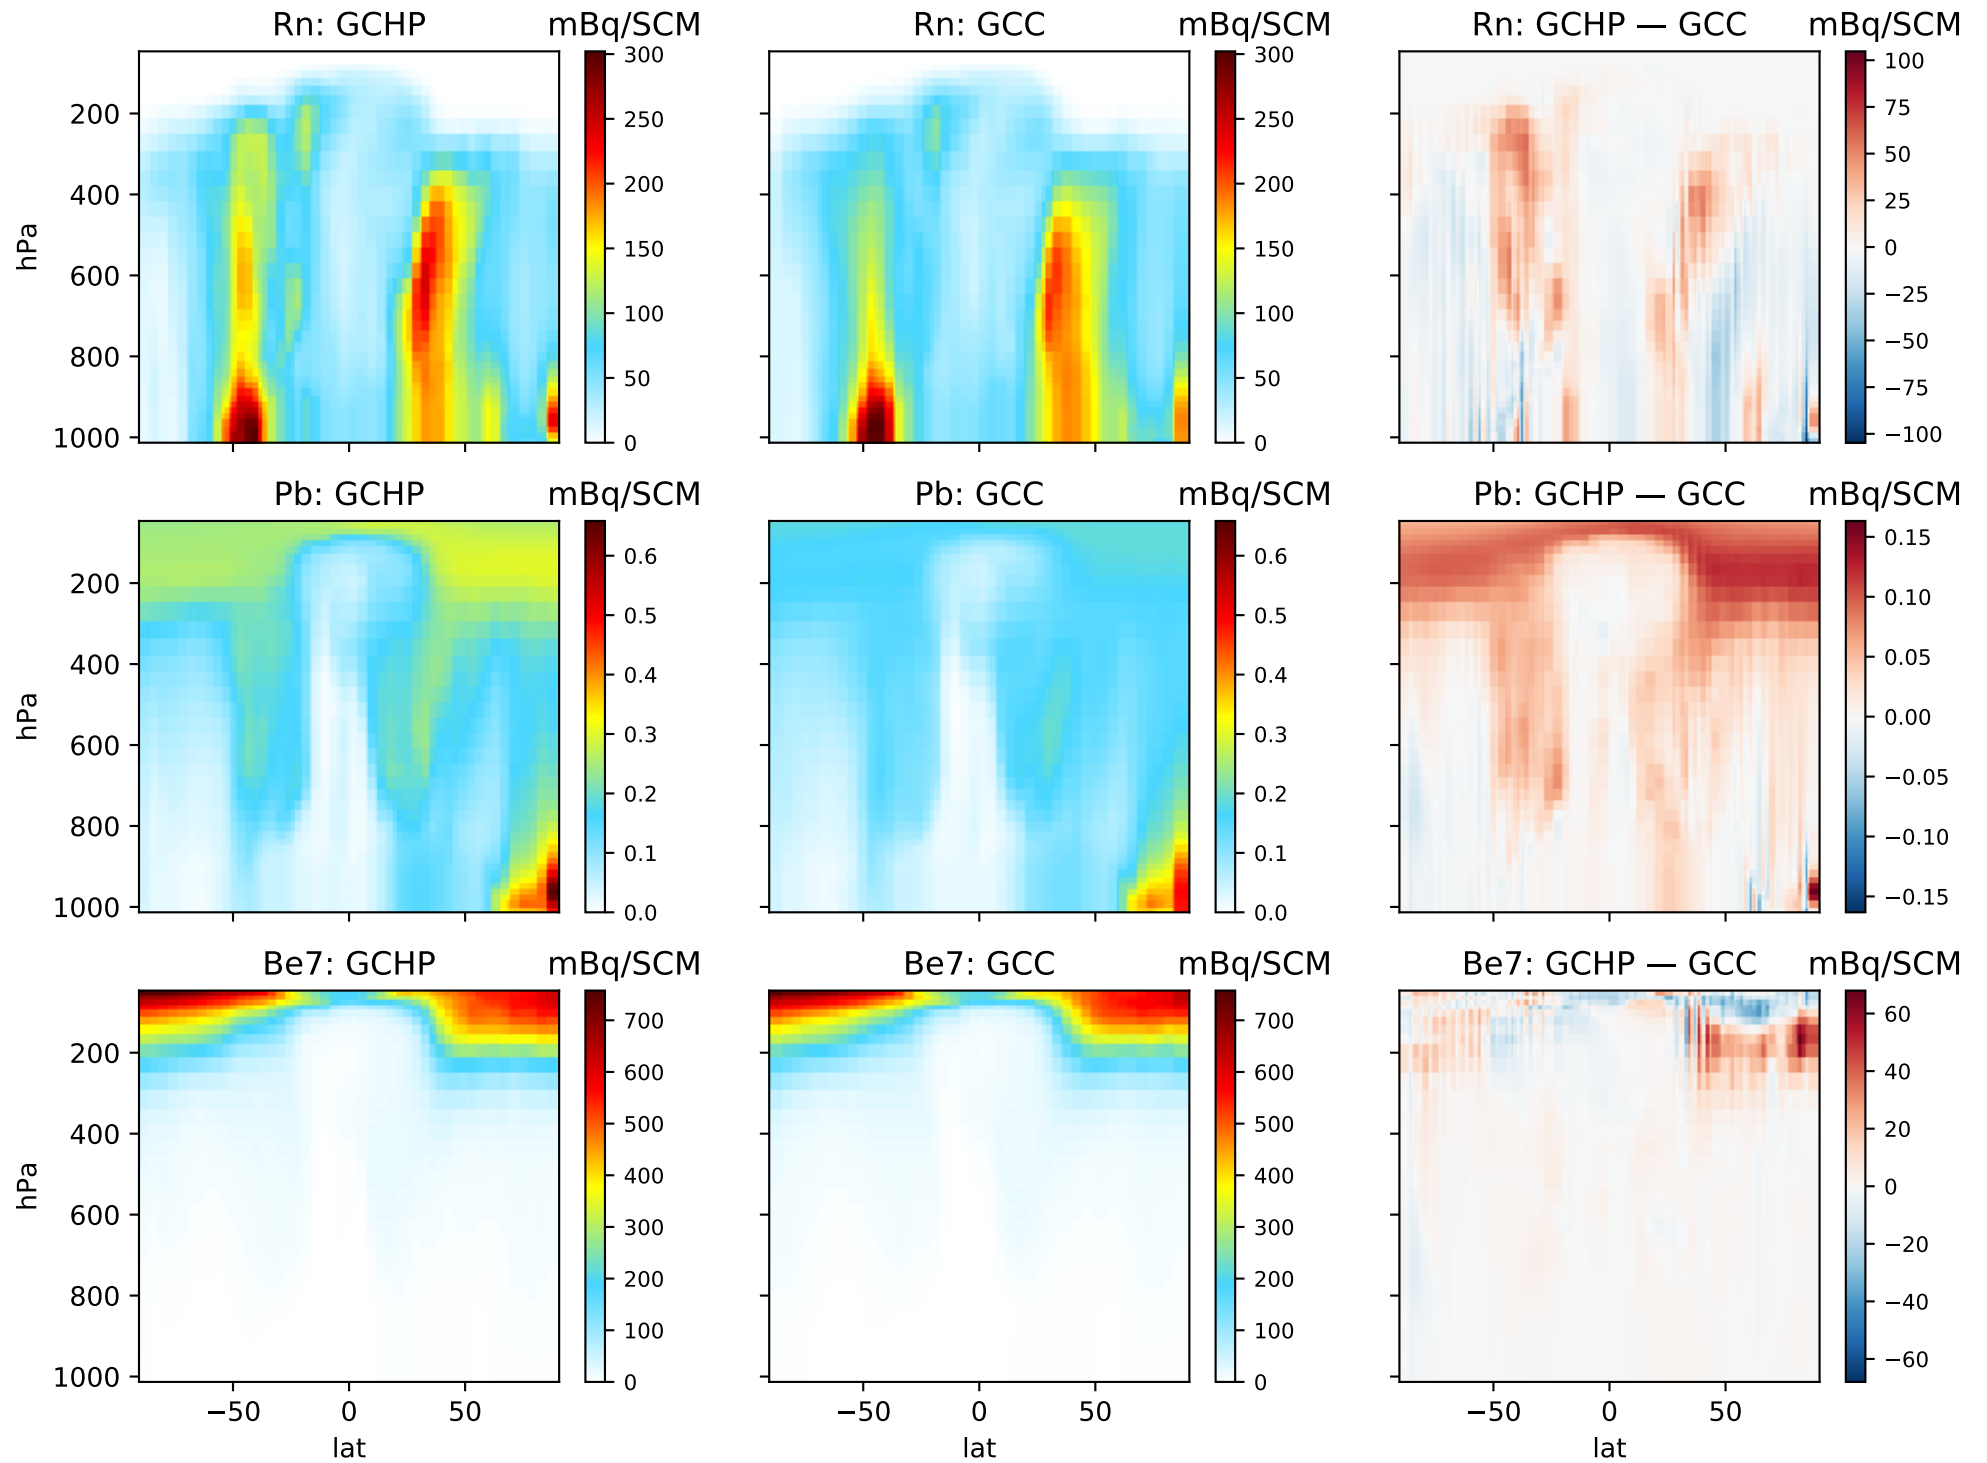

v11-02b-HP-Jan-TURBDAY: 180 lon trop

v11-02b-HP-Jan-TURBDAY: 180 lon trop